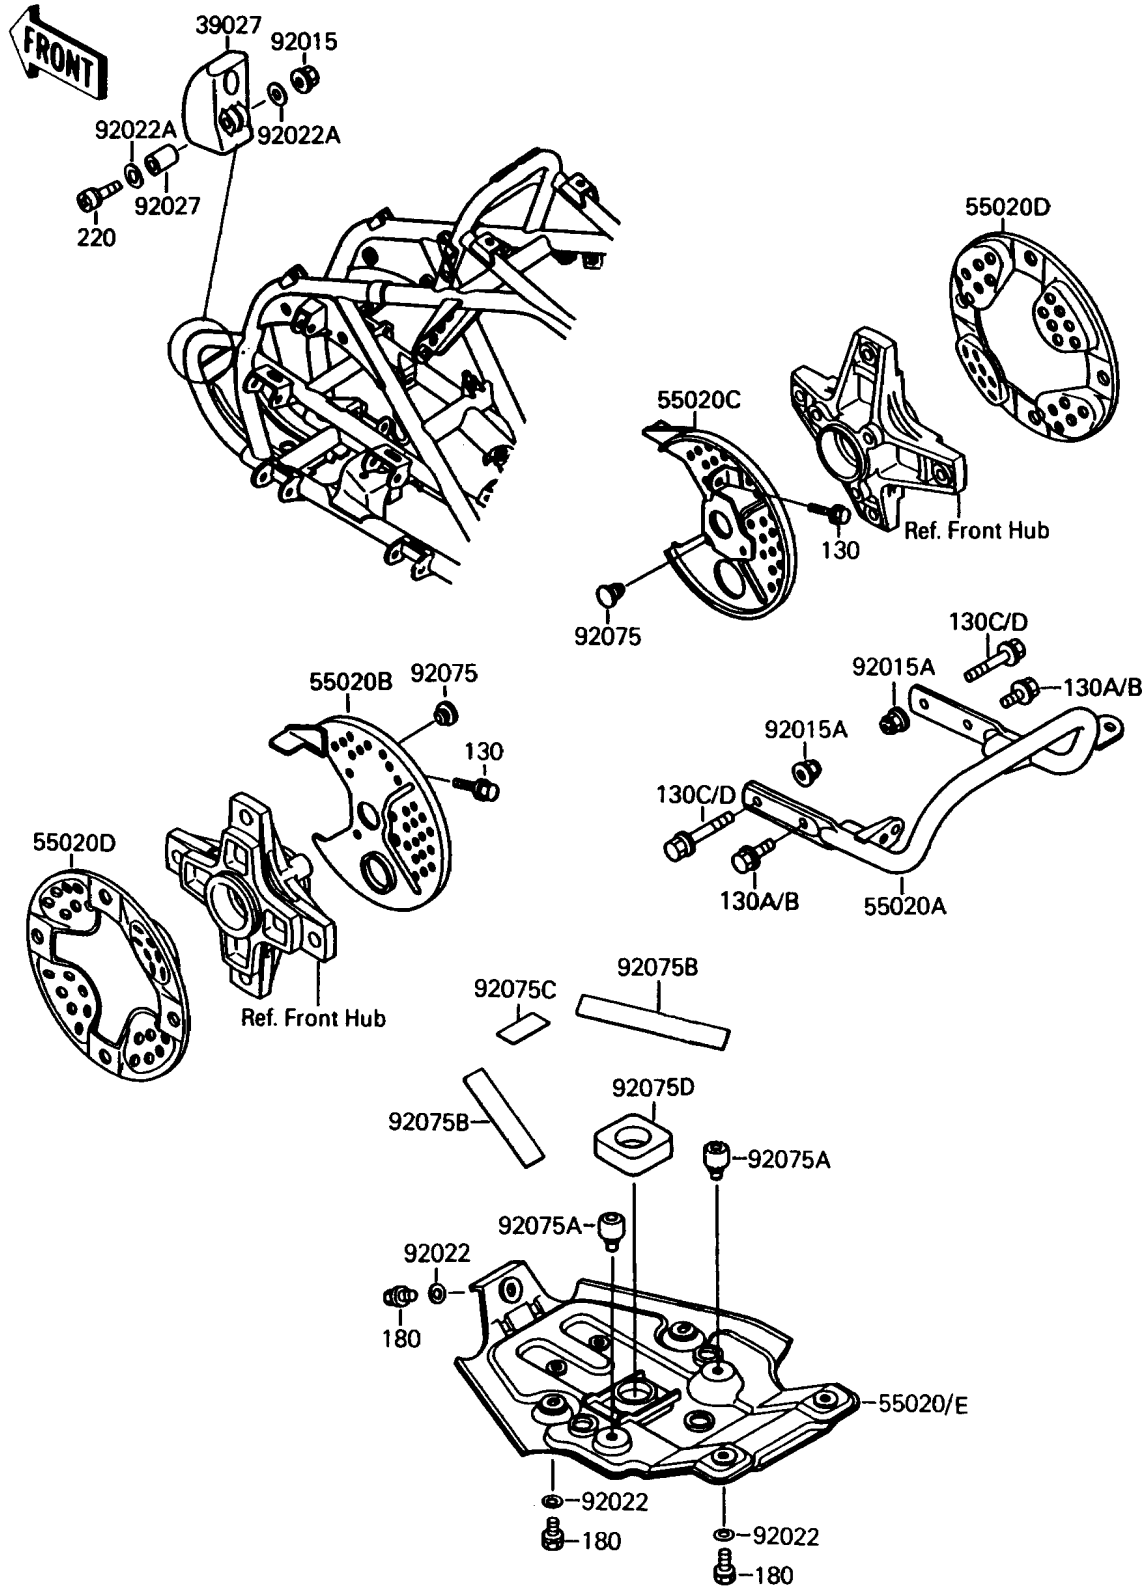

1991 Mojave 250 PARTS DIAGRAM

Guard

F2680

1991 Mojave 250 PARTS LIST

Guard

ITEM NAME	PART NUMBER	QUANTITY
BUMPER-FRONT (Ref # 39027)	39027-1051	1
GUARD,ENGINE (Ref # 55020)	55020-1219	1
GUARD,RR (Ref # 55020A)	55020-1221	1
GUARD,FRONT HUB,INNER,LH (Ref # 55020B)	55020-1223	1
GUARD,FRONT HUB,INNER,RH (Ref # 55020C)	55020-1224	1
GUARD,FRONT HUB,OUTER (Ref # 55020D)	55020-1263	1
NUT,FLANGED,6MM,BLACK (Ref # 92015)	92015-1237	1
NUT,8MM (Ref # 92015A)	92015-1432	1
WASHER,6.5X20X1.6 (Ref # 92022)	92022-125	1
WASHER,7X16X1.2 (Ref # 92022A)	92022-1344	1
COLLAR,6.8X10X20 (Ref # 92027)	92027-1856	1
DAMPER,INNER (Ref # 92075)	92075-1822	1
DAMPER (Ref # 92075A)	92075-1828	1
DAMPER (Ref # 92075B)	92075-1829	1
DAMPER (Ref # 92075C)	92075-1830	1
DAMPER (Ref # 92075D)	92075-1872	1
BOLT-FLANGED,6X10 (Ref # 130)	130B0610	1
BOLT-FLANGED,8X20 (Ref # 130B)	130G0820	1
BOLT-FLANGED,8X60 (Ref # 130D)	130G0860	1
BOLT-UPSET-WS,6X16 (Ref # 180)	180G0616	1
SCREW-PAN-CROS,6X30,BLACK (Ref # 220)	220C0630	1