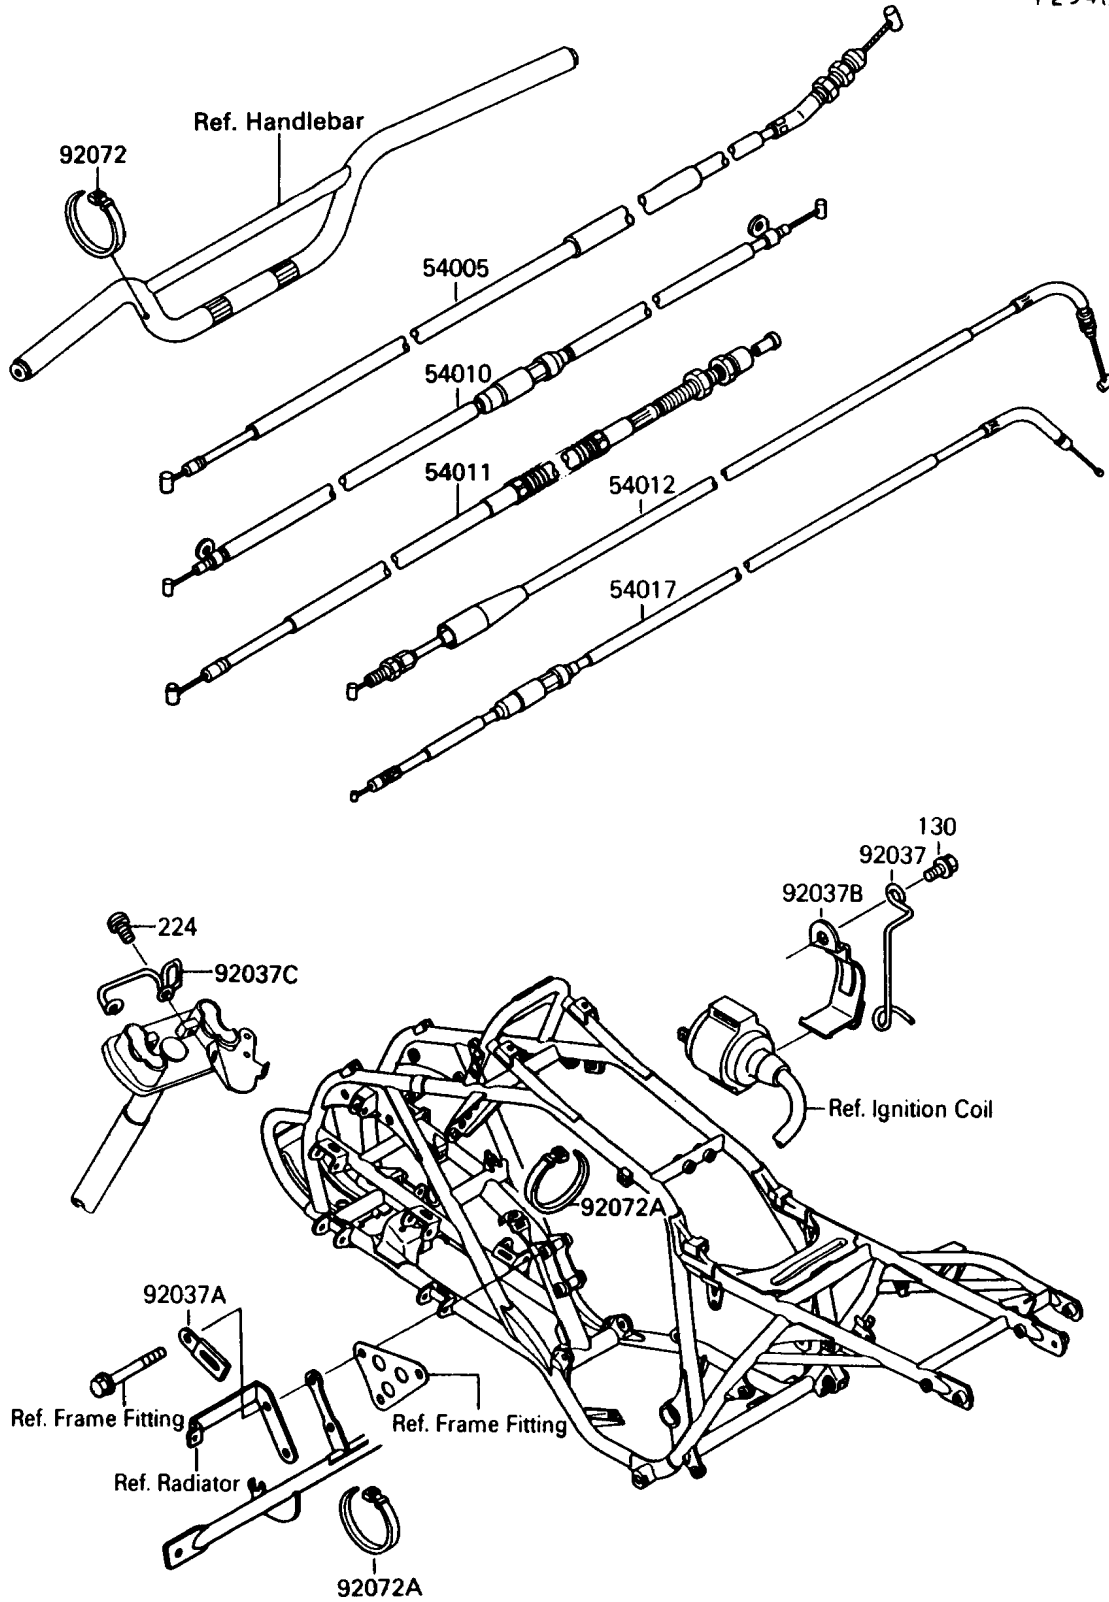

## 1991 Mojave 250 PARTS DIAGRAM

Cable

F2540

## 1991 Mojave 250 PARTS LIST

### Cable

ITEM NAME	PART NUMBER	QUANTITY
CABLE-BRAKE,PARKING (Ref # 54005)	54005-1131	1
CABLE-CLUTCH (Ref # 54011)	54011-1266	1
CABLE-THROTTLE (Ref # 54012)	54012-1301	1
CABLE-STARTER (Ref # 54017)	54017-1080	1
CLAMP,CABLE (Ref # 92037)	92037-1779	1
CLAMP (Ref # 92037A)	92037-1780	1
CLAMP,CABLE (Ref # 92037B)	92037-1806	1
CLAMP,CABLE (Ref # 92037C)	92037-1819	1
BAND,L=123 (Ref # 92072)	92072-030	1
BAND,L=149 (Ref # 92072A)	92072-031	1
BOLT-FLANGED,6X12 (Ref # 130)	130B0612	1
SCREW-PAN-WP-CROS (Ref # 224)	224C0614	1