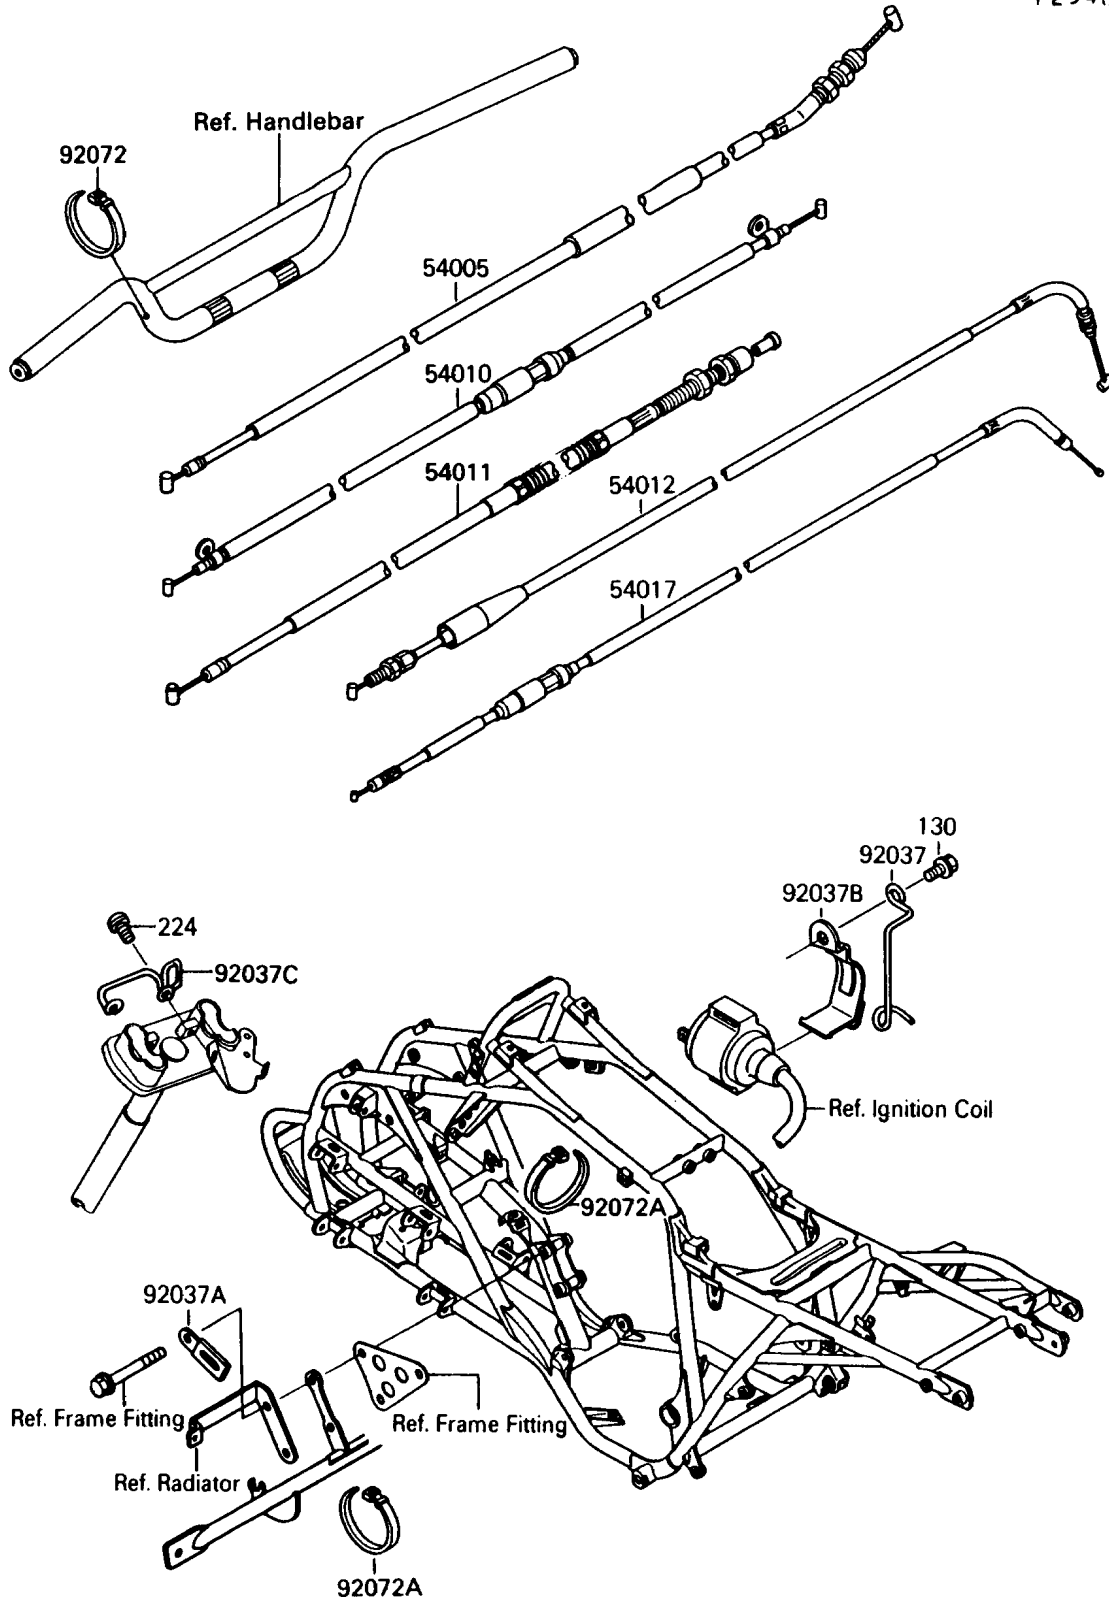

# 1989 Mojave 250 PARTS DIAGRAM

Cable

F2540

# 1989 Mojave 250 PARTS LIST

## Cable

ITEM NAME	PART NUMBER	QUANTITY
CABLE-BRAKE,PARKING (Ref # 54005)	54005-1131	1
CABLE,REVERSE (Ref # 54010)	54010-1059	1
CABLE-CLUTCH (Ref # 54011)	54011-1266	1
CABLE-THROTTLE (Ref # 54012)	54012-1301	1
CABLE-STARTER (Ref # 54017)	54017-1080	1
CLAMP,CABLE (Ref # 92037)	92037-1779	1
CLAMP (Ref # 92037A)	92037-1780	1
CLAMP,CABLE (Ref # 92037B)	92037-1806	1
CLAMP,CABLE (Ref # 92037C)	92037-1819	1
BAND,L=123 (Ref # 92072)	92072-030	1
BAND,L=149 (Ref # 92072A)	92072-031	3
BOLT-FLANGED,6X12 (Ref # 130)	130B0612	1
SCREW-PAN-WP-CROS (Ref # 224)	224C0614	2