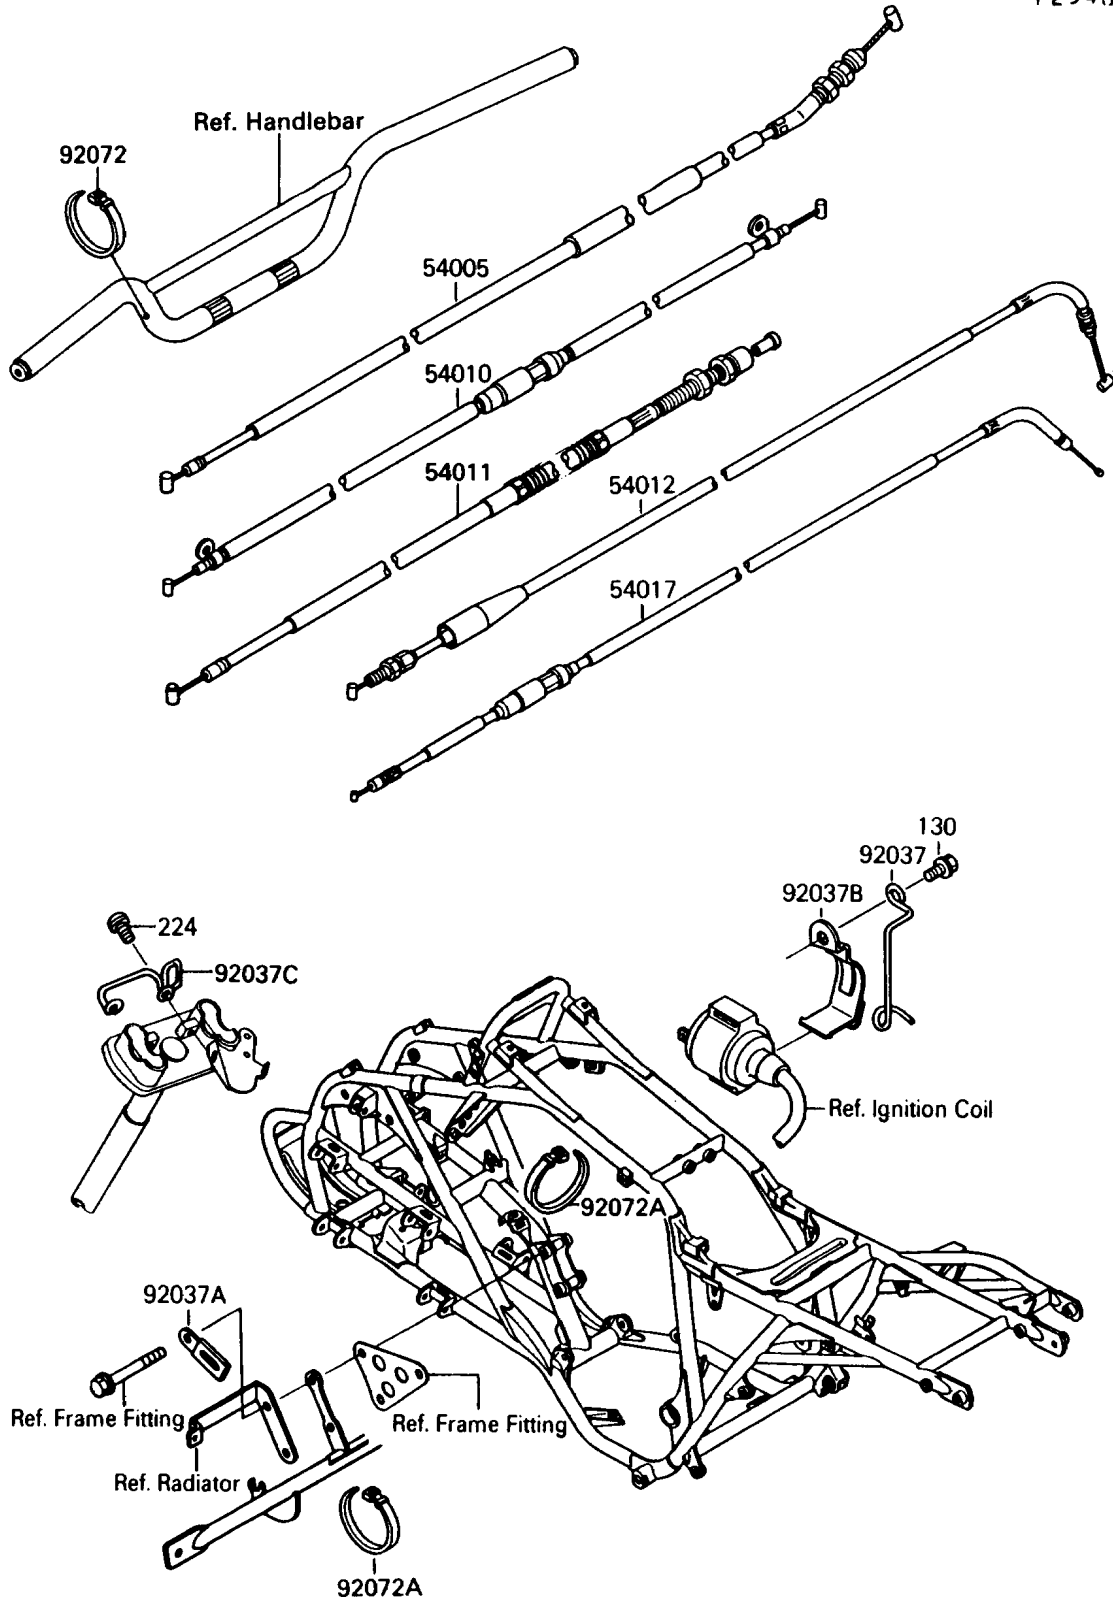

1989 Mojave 250 PARTS DIAGRAM

Cable

F2540

1989 Mojave 250 PARTS LIST

Cable

ITEM NAME	PART NUMBER	QUANTITY
CABLE-BRAKE,PARKING (Ref # 54005)	54005-1131	1
CABLE,REVERSE (Ref # 54010)	54010-1059	1
CABLE-CLUTCH (Ref # 54011)	54011-1266	1
CABLE-THROTTLE (Ref # 54012)	54012-1301	1
CABLE-STARTER (Ref # 54017)	54017-1080	1
CLAMP,CABLE (Ref # 92037)	92037-1779	1
CLAMP (Ref # 92037A)	92037-1780	1
CLAMP,CABLE (Ref # 92037B)	92037-1806	1
CLAMP,CABLE (Ref # 92037C)	92037-1819	1
BAND,L=123 (Ref # 92072)	92072-030	1
BAND,L=149 (Ref # 92072A)	92072-031	3
BOLT-FLANGED,6X12 (Ref # 130)	130B0612	1
SCREW-PAN-WP-CROS (Ref # 224)	224C0614	2