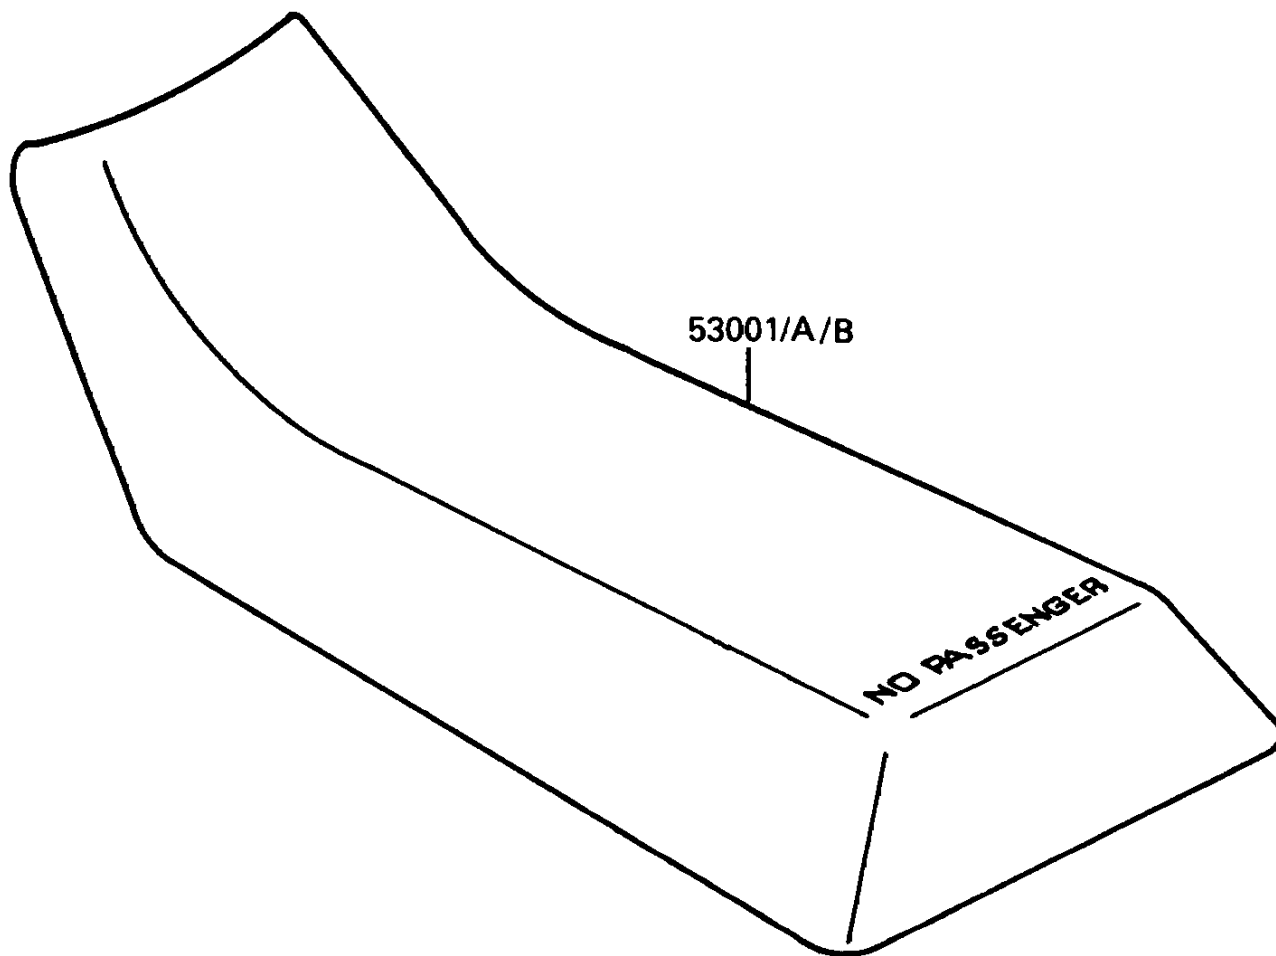

1991 Mojave 250 PARTS DIAGRAM

Seat

F2510

1991 Mojave 250 PARTS LIST

Seat

ITEM NAME	PART NUMBER	QUANTITY
SEAT-ASSY,BLUE (Ref # 53001A)	53001-1537-MD	1