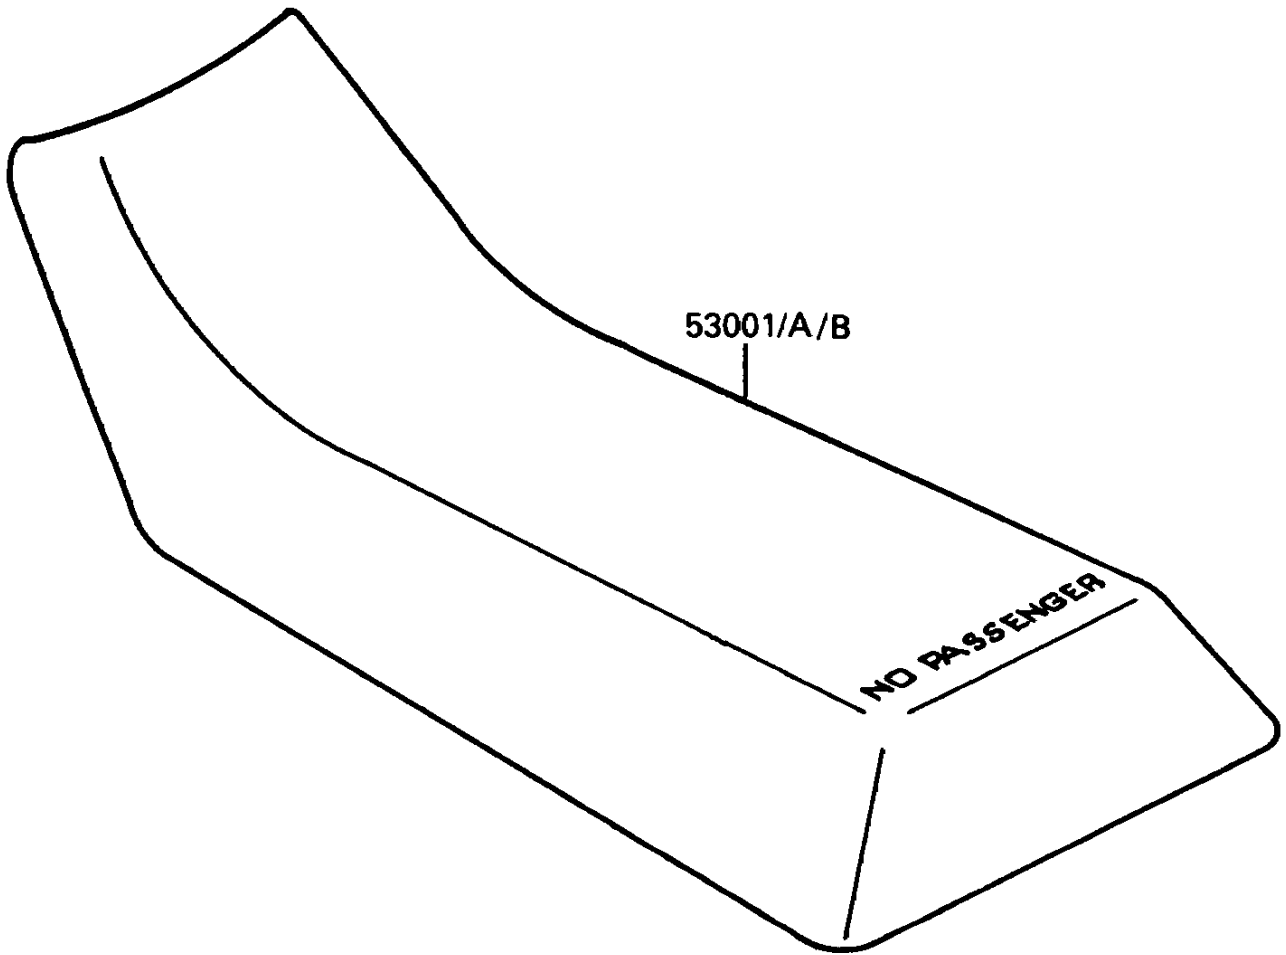

1989 Mojave 250 PARTS DIAGRAM

Seat

F2510

1989 Mojave 250 PARTS LIST

Seat

ITEM NAME	PART NUMBER	QUANTITY
SEAT-ASSY (Ref # 53001)	53001-1537	1