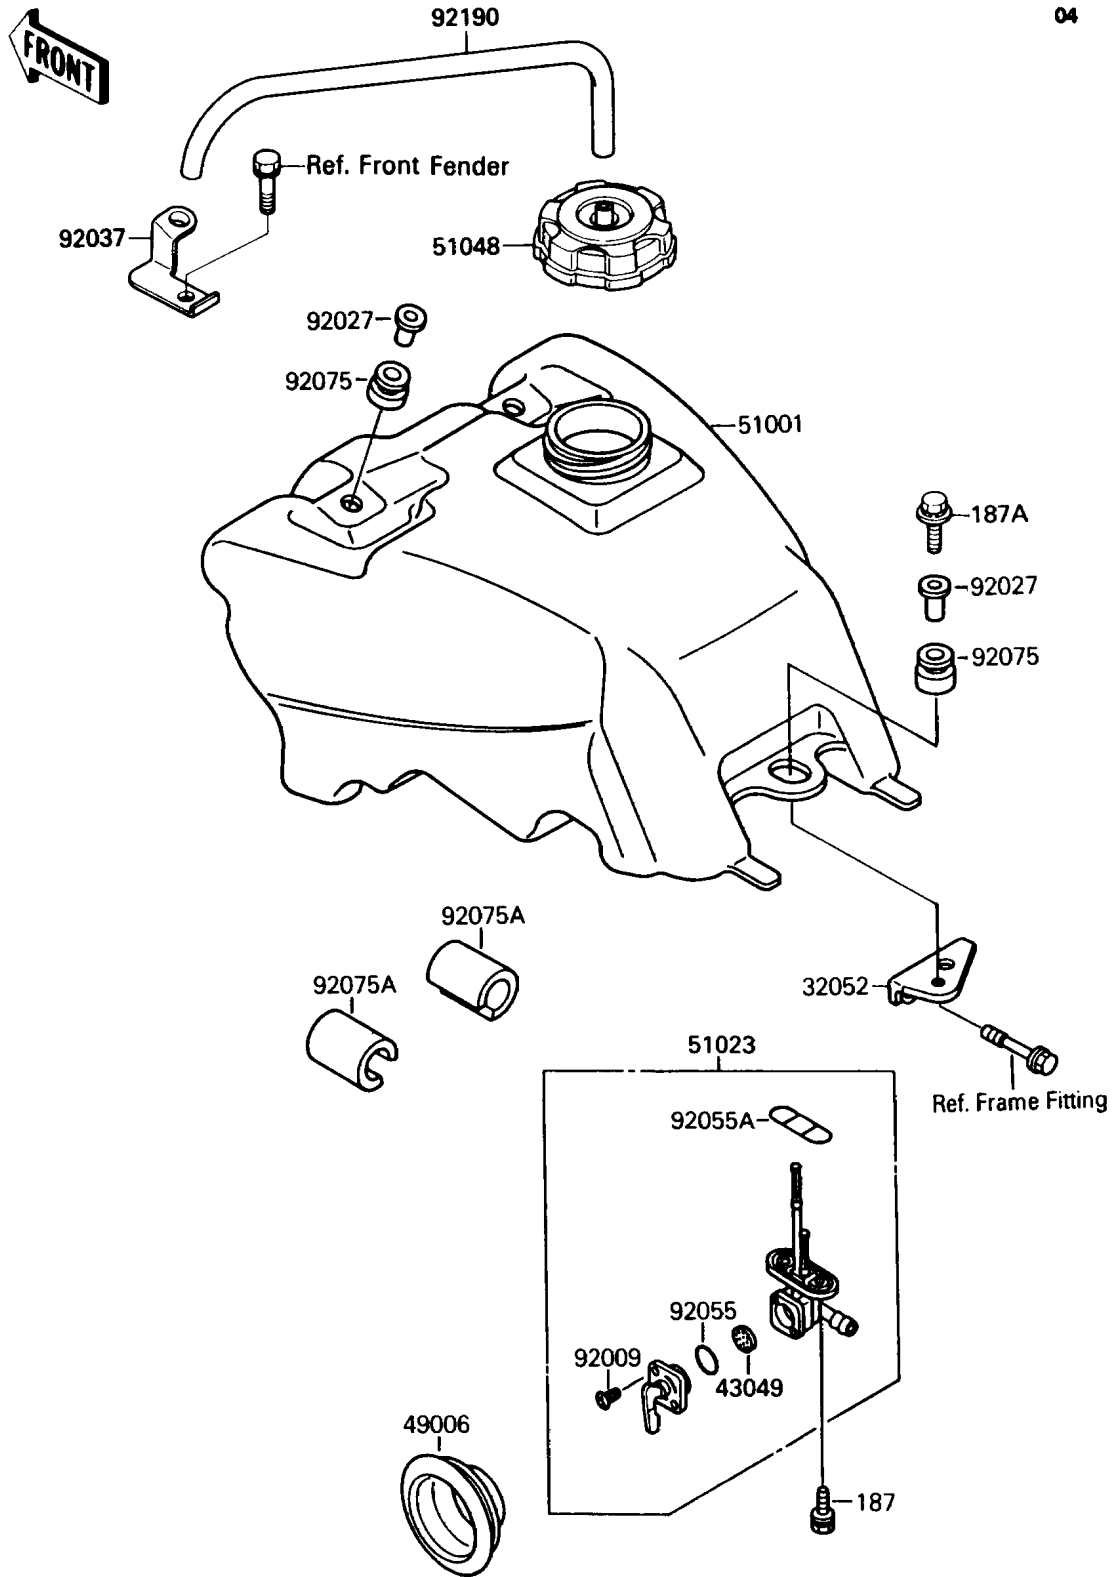

1991 Mojave 250 PARTS DIAGRAM

Fuel Tank

F2410

04

1991 Mojave 250 PARTS LIST

Fuel Tank

ITEM NAME	PART NUMBER	QUANTITY
BRACKET-TANK (Ref # 32052)	32052-1232	1
PACKING,FUEL TAP LEVER (Ref # 43049)	43049-1017	1
BOOT (Ref # 49006)	49006-1192	1
TANK-COMP-FUEL (Ref # 51001)	51001-1244	1
TAP-ASSY,FUEL (Ref # 51023)	51023-1146	1
CAP-ASSY-TANK,FUEL (Ref # 51048)	51048-1090	1
SCREW,3X5 (Ref # 92009)	92009-1123	1
COLLAR,L=16.1 (Ref # 92027)	92027-1847	1
CLAMP,TUBE (Ref # 92037)	92037-1961	1
RING-O,FUEL TAP LEVER (Ref # 92055)	92055-1111	1
RING-O,FUEL TAP PACKING (Ref # 92055A)	92055-1348	1
DAMPER (Ref # 92075)	92075-1787	1
DAMPER,FUEL TANK (Ref # 92075A)	92075-1835	1
TUBE,4.7X9.5X350 (Ref # 92190)	92190-1022	1
BOLT-UPSET-WSP (Ref # 187)	187B0614	1
BOLT-UPSET-WSP (Ref # 187A)	187D0630	1