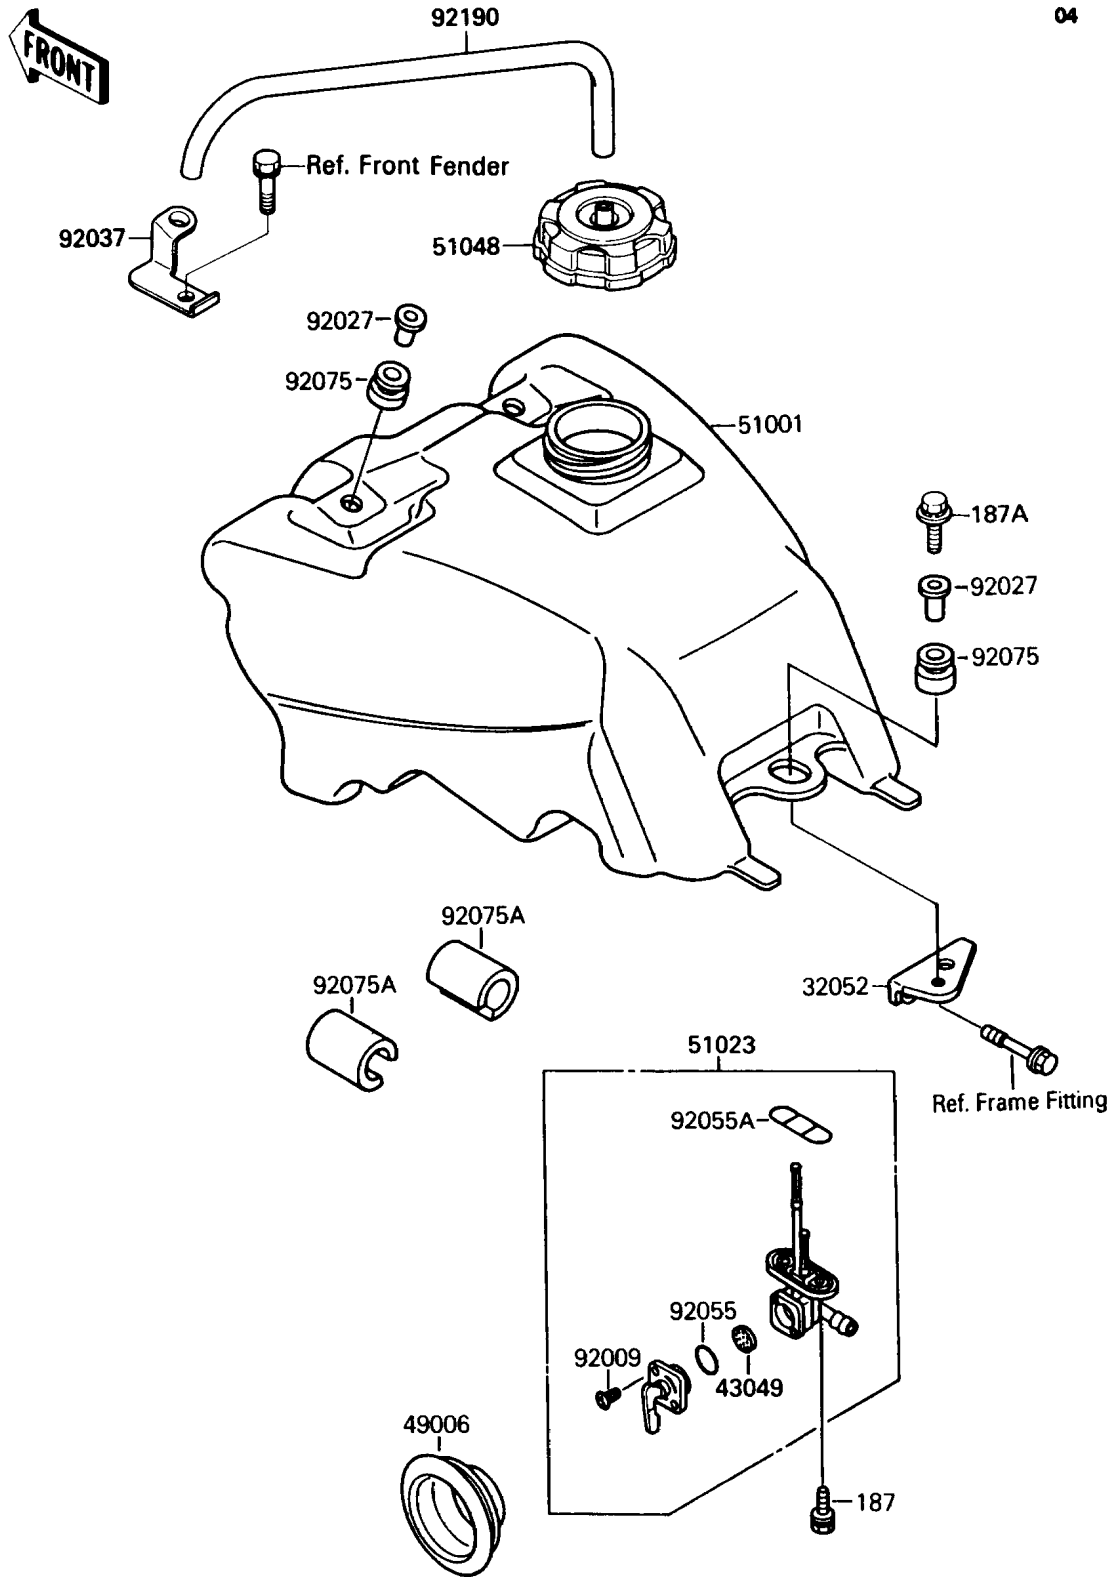

# 1989 Mojave 250 PARTS DIAGRAM

Fuel Tank

F 24 10

04

# 1989 Mojave 250 PARTS LIST

## Fuel Tank

ITEM NAME	PART NUMBER	QUANTITY
BRACKET-TANK (Ref # 32052)	32052-1232	1
PACKING,FUEL TAP LEVER (Ref # 43049)	43049-1017	1
BOOT (Ref # 49006)	49006-1192	1
TANK-COMP-FUEL (Ref # 51001)	51001-1244	1
TAP-ASSY,FUEL (Ref # 51023)	51023-1146	1
CAP-ASSY-TANK,FUEL (Ref # 51048)	51048-1090	1
SCREW,3X5 (Ref # 92009)	92009-1123	2
COLLAR,L=16.1 (Ref # 92027)	92027-1847	3
CLAMP,TUBE (Ref # 92037)	92037-1961	1
RING-O,FUEL TAP LEVER (Ref # 92055)	92055-1111	1
RING-O,FUEL TAP PACKING (Ref # 92055A)	92055-1348	1
DAMPER (Ref # 92075)	92075-1787	3
DAMPER,FUEL TANK (Ref # 92075A)	92075-1835	2
TUBE,4.7X9.5X350 (Ref # 92190)	92190-1022	1
BOLT-UPSET-WSP (Ref # 187)	187B0614	2
BOLT-UPSET-WSP (Ref # 187A)	187D0630	1