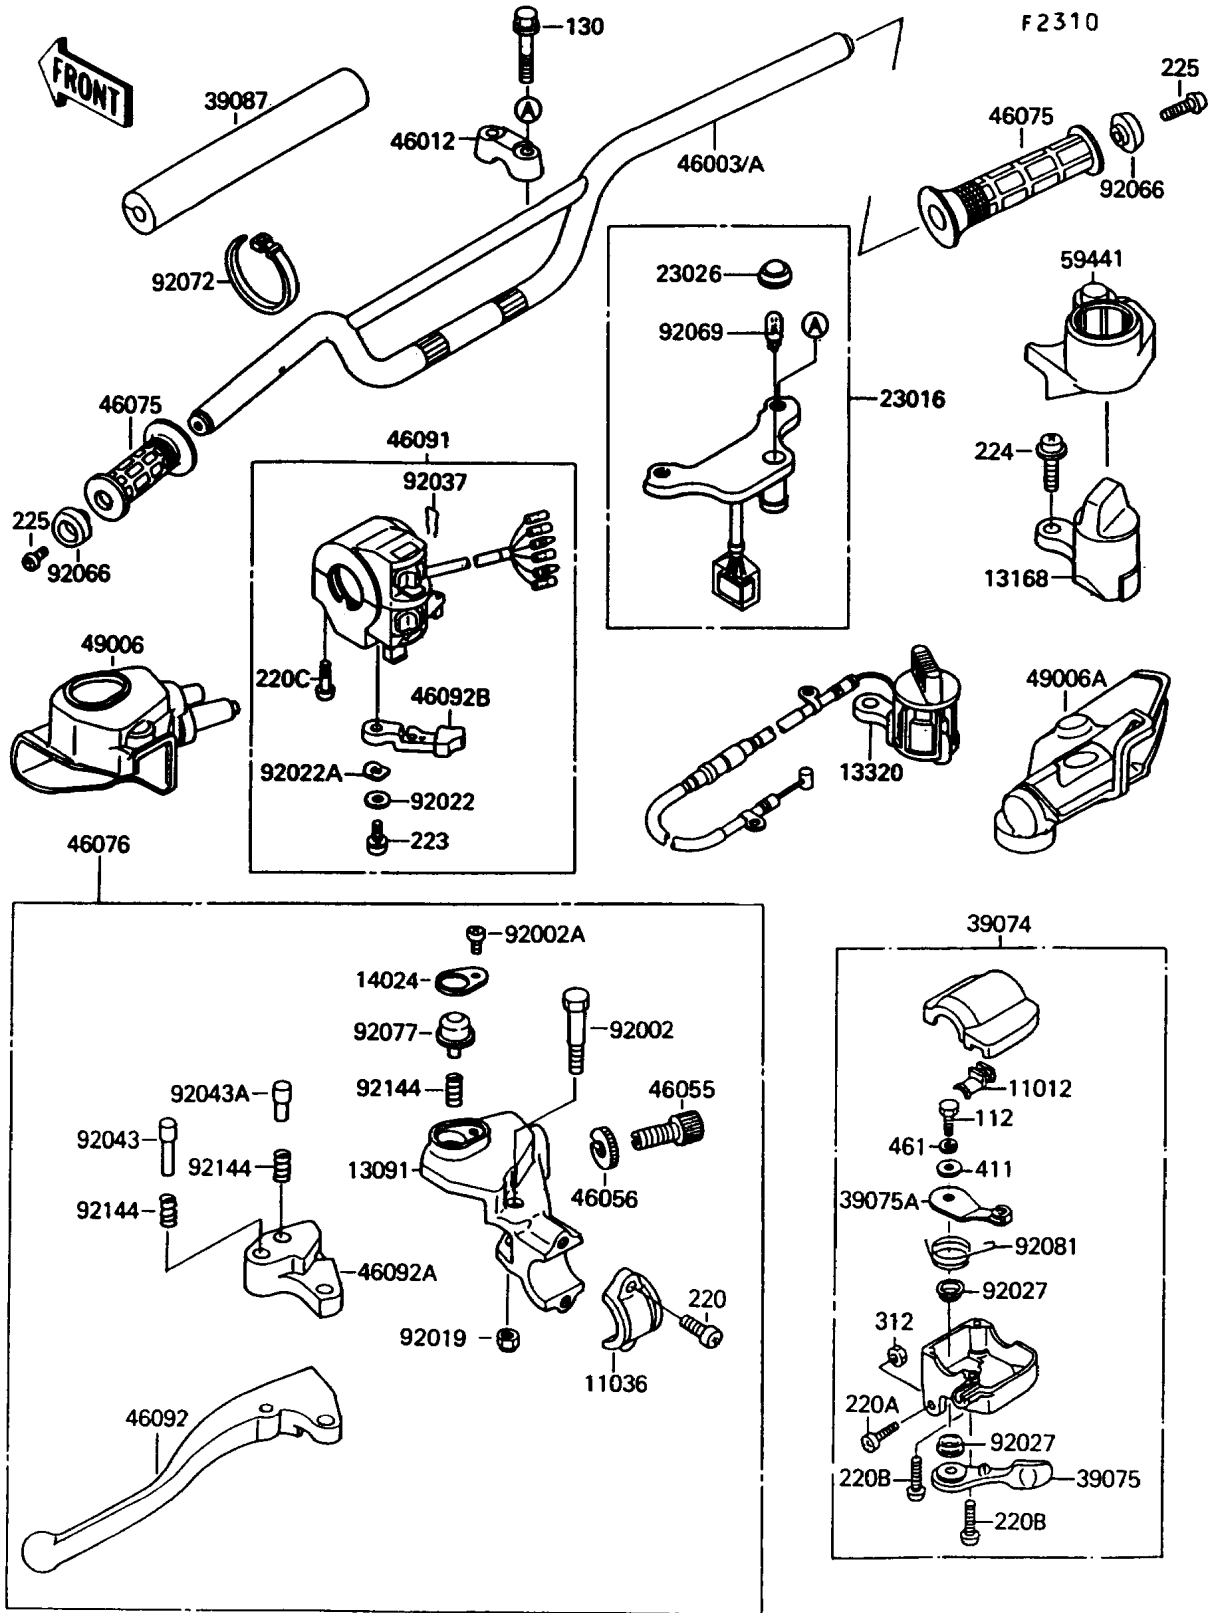

1989 Mojave 250 PARTS DIAGRAM

Handlebar