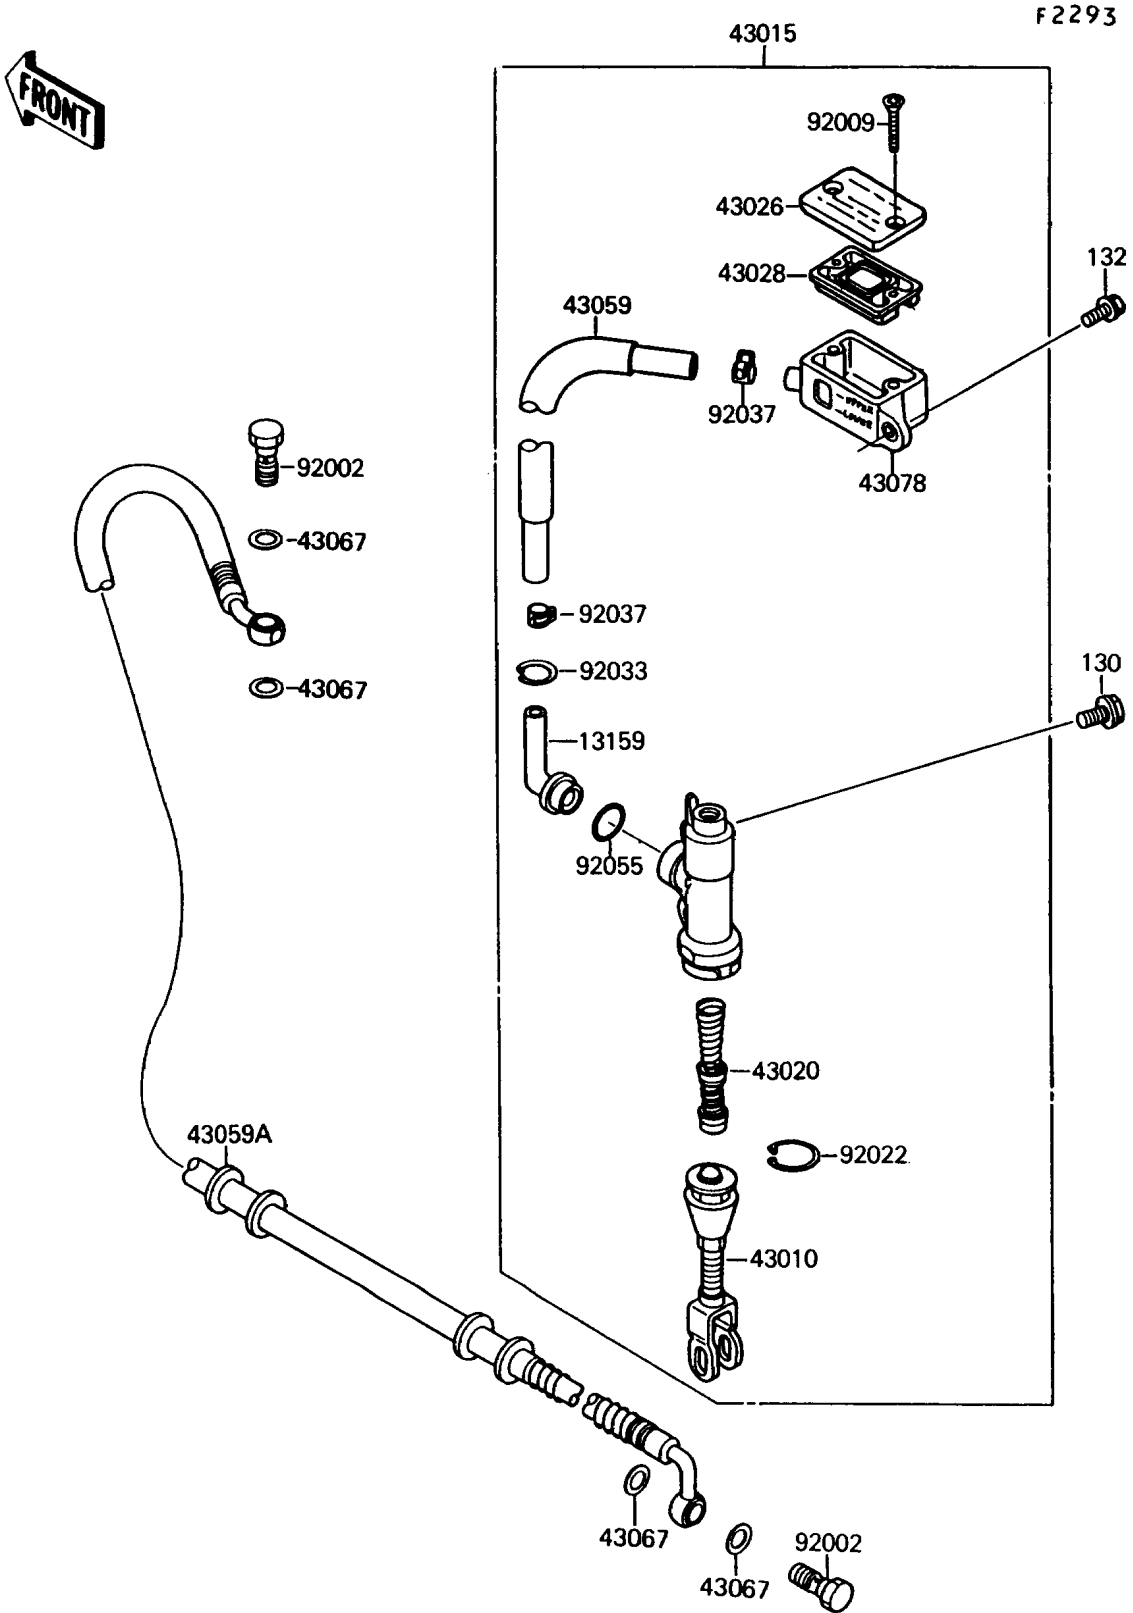

1991 Mojave 250 PARTS DIAGRAM

Rear Master Cylinder

1991 Mojave 250 PARTS LIST

Rear Master Cylinder

ITEM NAME	PART NUMBER	QUANTITY
CONNECTOR,RR MASTER CYLINDER (Ref # 13159)	13159-1052	1
ROD-ASSY-BRAKE,RR (Ref # 43010)	43010-1060	1
CYLINDER-ASSY-MASTER,RR (Ref # 43015)	43015-1326	1
PISTON-COMP-BRAKE (Ref # 43020)	43020-1063	1
CAP-BRAKE (Ref # 43026)	43026-1022	1
DIAPHRAGM (Ref # 43028)	43028-1061	1
HOSE-BRAKE,RR MASTER CYLINDER (Ref # 43059)	43059-1369	1
HOSE-BRAKE,RR (Ref # 43059A)	43059-1397	1
WASHER,10.5X15X1.5 (Ref # 43067)	43067-001	1
RESERVOIR (Ref # 43078)	43078-1078	1
BOLT,OIL,L=23 (Ref # 92002)	92002-1888	1
SCREW,5MM (Ref # 92009)	92009-1409	1
WASHER,CIRCRIP (Ref # 92022)	92022-1601	1
RING-SNAP,20.5MM (Ref # 92033)	92033-1186	1
CLAMP,BRAKE HOSE (Ref # 92037)	92037-1547	1
RING-O,MASTER CYLINDER (Ref # 92055)	92055-1251	1
BOLT-FLANGED (Ref # 130)	130S0814	1
BOLT-FLANGED-SMALL (Ref # 132)	132G0614	1