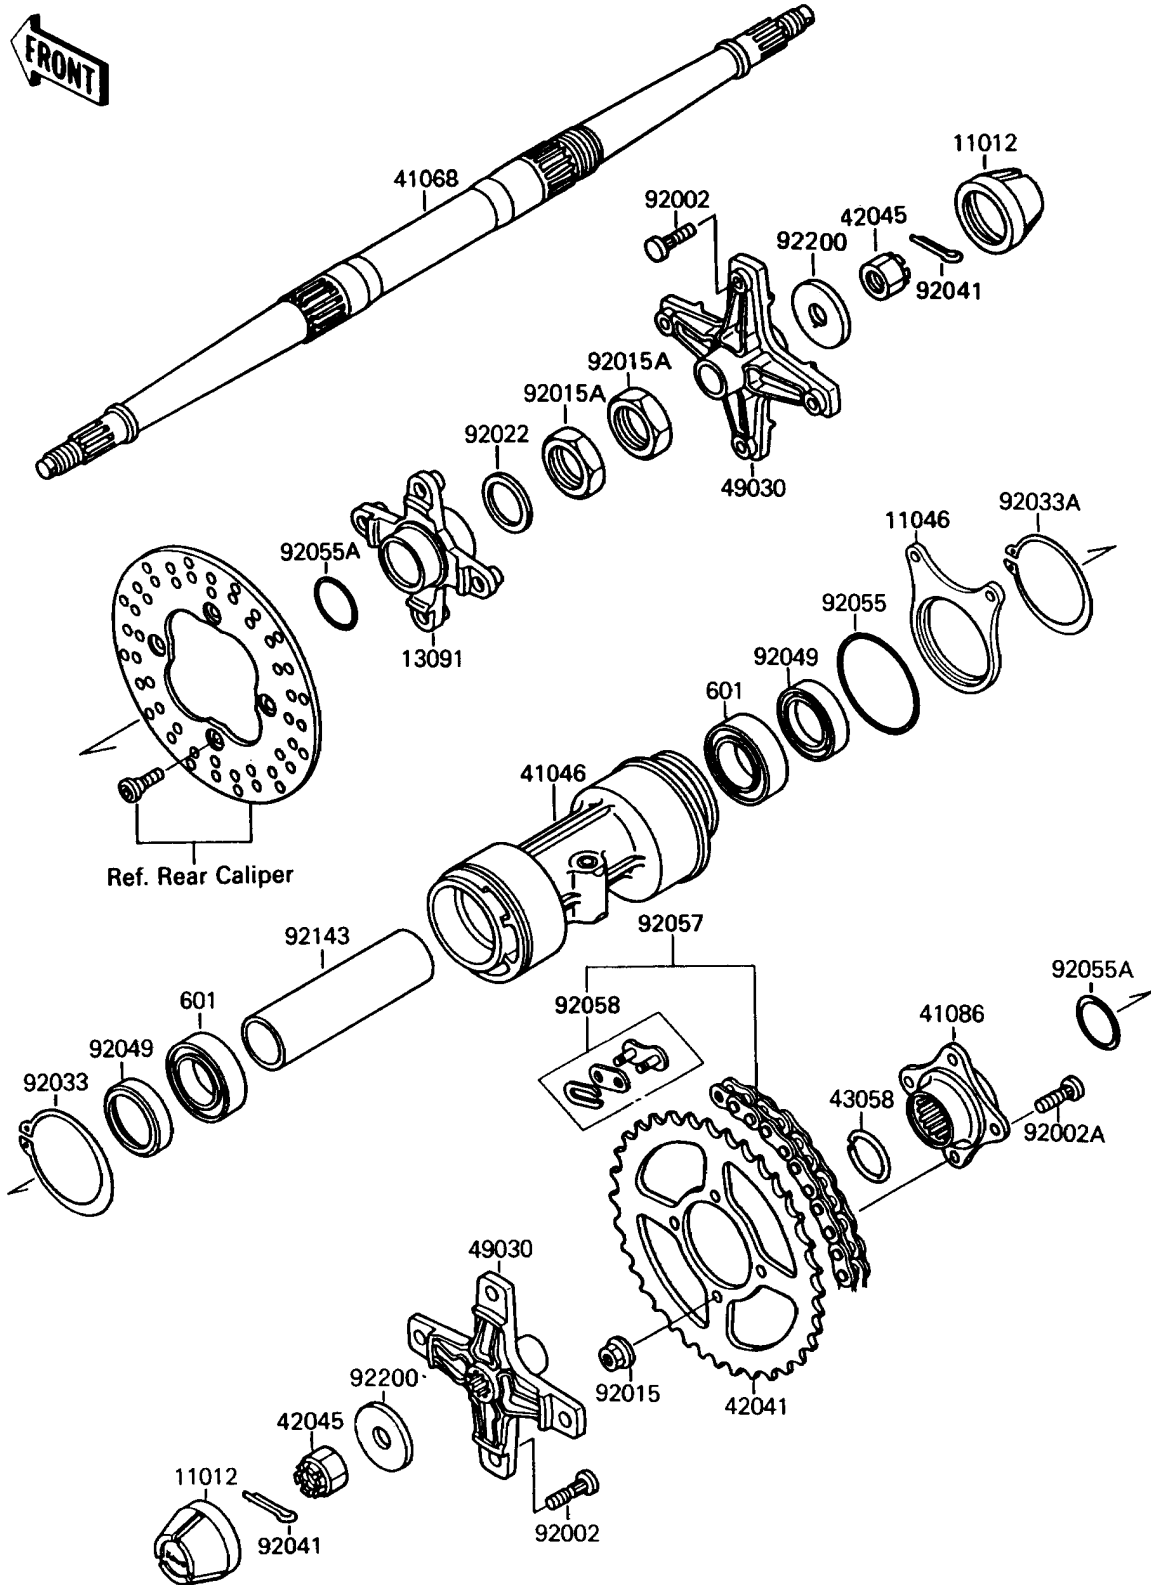

## 1991 Mojave 250 PARTS DIAGRAM

Rear Hub

F2240

## 1991 Mojave 250 PARTS LIST

Rear Hub

ITEM NAME	PART NUMBER	QUANTITY
CAP,WHEEL (Ref # 11012)	11012-1519	1
BRACKET,CALIPER (Ref # 11046)	11046-1062	1
HOLDER,DISC PLATE (Ref # 13091)	13091-1449	1
HOUSING-BEARING (Ref # 41046)	41046-1086	1
AXLE,RR (Ref # 41068)	41068-1235	1
FLANGE,REAR SPROCKET (Ref # 41086)	41086-1070	1
SPROCKET-HUB,43T (Ref # 42041)	42041-1243	1
NUT,CASTLE,18MM (Ref # 42045)	42045-018	1
RING,SNAP (Ref # 43058)	43058-1060	1
HUB,RR (Ref # 49030)	49030-1078	1
BOLT,10X30 (Ref # 92002)	92002-1388	1
BOLT,10MM (Ref # 92002A)	92002-1459	1
NUT,FLANGED,10MM (Ref # 92015)	92015-1335	1
NUT,LOCK,37MM (Ref # 92015A)	92015-1545	1
WASHER,37.5X48X2.3 (Ref # 92022)	92022-1746	1
RING-SNAP,95MM (Ref # 92033)	92033-1216	1
RING-SNAP,75MM (Ref # 92033A)	92033-1217	1
COTTER,4.0X35 (Ref # 92041)	92041-1053	1
SEAL-OIL (Ref # 92049)	92049-1237	1
RING-O,76MM (Ref # 92055)	92055-1213	1
RING-O,38MM (Ref # 92055A)	92055-1317	1
CHAIN,DRIVE,EK520SR-02X90L (Ref # 92057)	92057-1254	1
JOINT-CHAIN (Ref # 92058)	92058-1060	1
COLLAR,L=159 (Ref # 92143)	92143-1036	1
WASHER,18.5X52X4.5 (Ref # 92200)	92200-1139	1
BEARING-BALL,#6008UU (Ref # 601)	601A6008UU	1