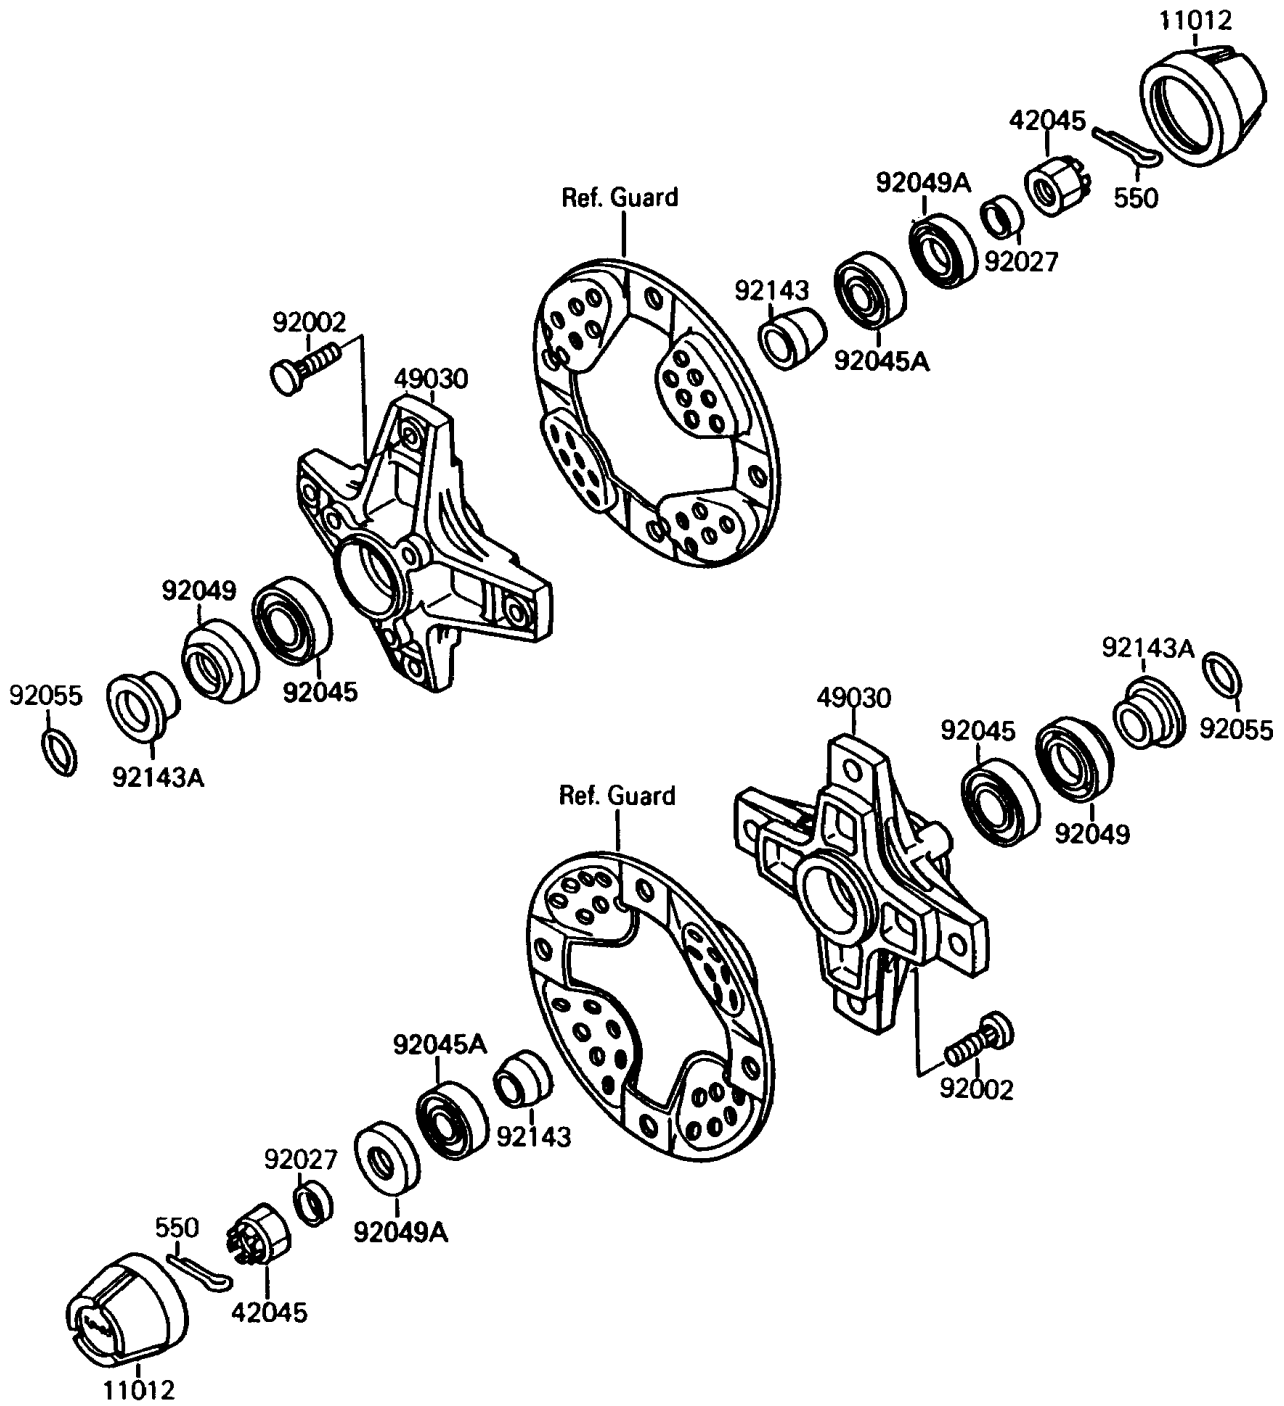

1991 Mojave 250 PARTS DIAGRAM

Front Hub

F2230

1991 Mojave 250 PARTS LIST

Front Hub

ITEM NAME	PART NUMBER	QUANTITY
CAP,WHEEL (Ref # 11012)	11012-1519	1
NUT,CASTLE,16MM (Ref # 42045)	42045-014	1
HUB,FR (Ref # 49030)	49030-1084	1
BOLT,10X30 (Ref # 92002)	92002-1388	1
COLLAR,16.0X22X9.5 (Ref # 92027)	92027-1815	1
BEARING-BALL,60/222RS (Ref # 92045)	92045-1170	1
BEARING-BALL,6203DDU2 AV2S (Ref # 92045A)	92045-1228	1
SEAL-OIL,SDD4 28 44 8 (Ref # 92049)	92049-1260	1
SEAL-OIL (Ref # 92049A)	92049-1318	1
RING-O,21.5MM (Ref # 92055)	92055-1293	1
COLLAR,L=25 (Ref # 92143)	92143-1007	1
COLLAR,L=14.1 (Ref # 92143A)	92143-1008	1
PIN-COTTER,4.0X30 (Ref # 550)	550D4030	1