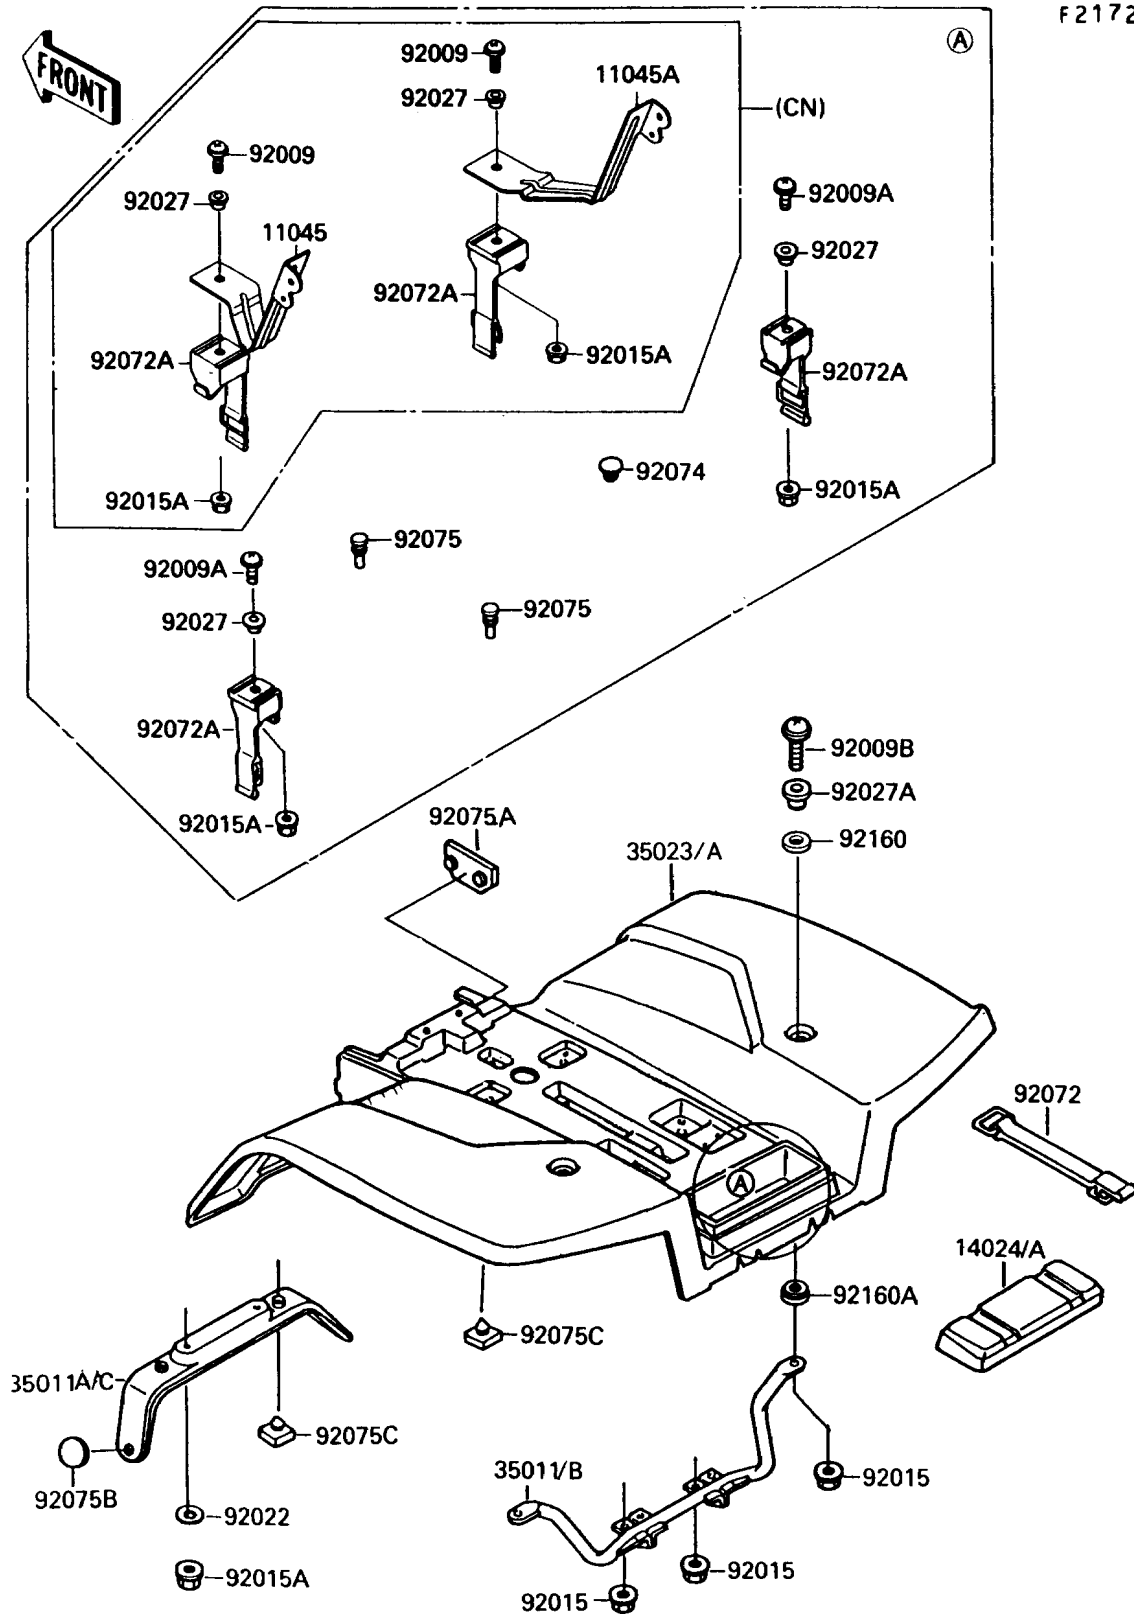

## 1991 Mojave 250 PARTS DIAGRAM

Rear Fender

F2172

## 1991 Mojave 250 PARTS LIST

Rear Fender

ITEM NAME	PART NUMBER	QUANTITY
BRACKET,REFLECTOR,LH (Ref # 11045)	11045-1569	1
BRACKET,REFLECTOR,RH (Ref # 11045A)	11045-1570	1
COVER,REAR FENDER,P.WHITE (Ref # 14024)	14024-1283-6F	1
STAY,REAR FENDER (Ref # 35011)	35011-1304	1
STAY,REAR FENDER (Ref # 35011A)	35011-1316	1
FENDER-REAR,P.WHITE (Ref # 35023)	35023-1167-6F	1
SCREW,6X18,BLACK (Ref # 92009)	92009-1181	1
SCREW,6X14 (Ref # 92009A)	92009-1288	1
SCREW,6X25 (Ref # 92009B)	92009-1465	1
NUT,FLANGED,6MM,BLACK (Ref # 92015)	92015-1237	1
NUT,LOCK,FLANGED,6MM (Ref # 92015A)	92015-1339	1
WASHER,6.5X20X1.6 (Ref # 92022)	92022-1804	1
COLLAR,L=5.1 (Ref # 92027)	92027-1260	1
COLLAR (Ref # 92027A)	92027-1767	1
BAND,L=150 (Ref # 92072)	92072-1203	1
BAND (Ref # 92072A)	92072-1215	1
PLUG,11X3.2 (Ref # 92074)	92074-038	1
DAMPER (Ref # 92075)	92075-1808	1
DAMPER (Ref # 92075A)	92075-1860	1
DAMPER (Ref # 92075B)	92075-1861	1
DAMPER (Ref # 92075C)	92075-1882	1
DAMPER (Ref # 92160)	92160-1011	1
DAMPER (Ref # 92160A)	92160-1017	1