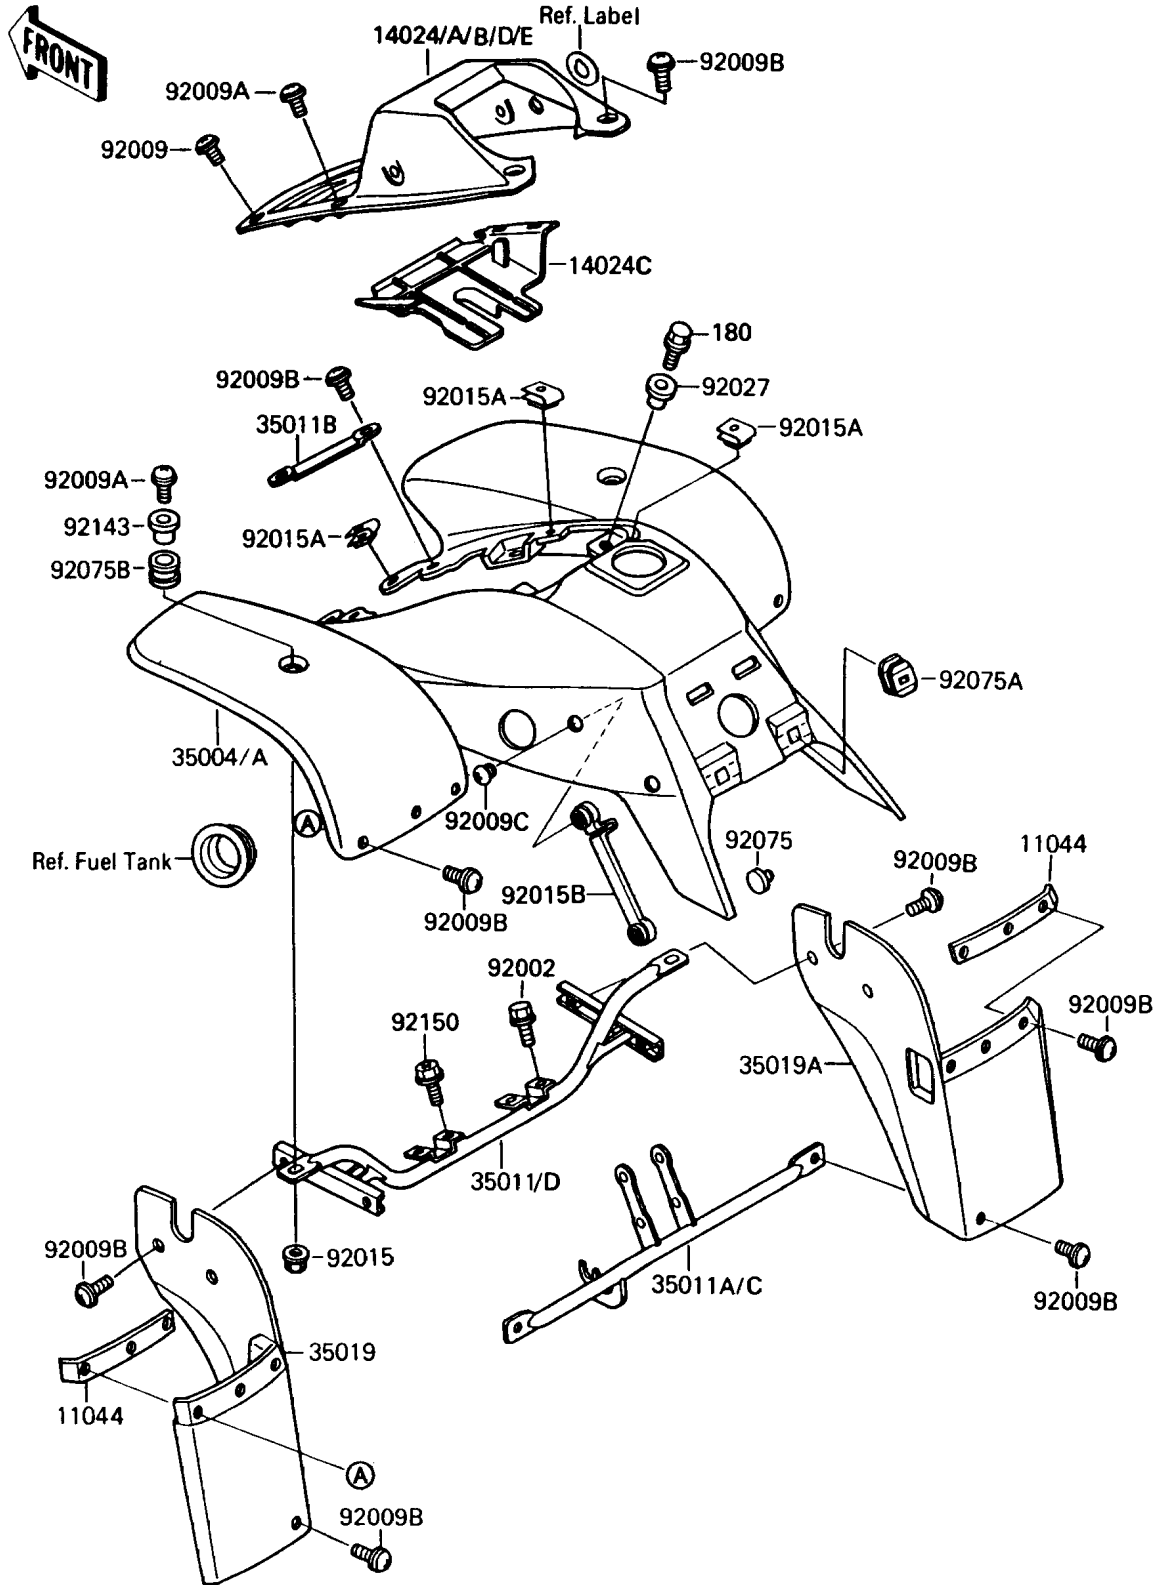

1991 Mojave 250 PARTS DIAGRAM

Front Fender

F2171

1991 Mojave 250 PARTS LIST

Front Fender

ITEM NAME	PART NUMBER	QUANTITY
BRACKET,FLAP (Ref # 11044)	11044-1934	1
COVER,FRONT FENDER,P.WHITE (Ref # 14024A)	14024-1268-6F	1
COVER,FRONT FENDER,INNER (Ref # 14024C)	14024-1297	1
COVER,FRONT FENDER,P.WHITE (Ref # 14024E)	14024-1442-6F	1
FENDER-FRONT,P.WHITE (Ref # 35004)	35004-1192-6F	1
STAY,FRONT FENDER (Ref # 35011)	35011-1305	1
STAY,FLAP (Ref # 35011A)	35011-1308	1
STAY,FRONT FENDER (Ref # 35011B)	35011-1324	1
FLAP,LH (Ref # 35019)	35019-1172	1
FLAP,RH (Ref # 35019A)	35019-1173	1
BOLT (Ref # 92002)	92002-1626	1
SCREW,6X18,BLACK (Ref # 92009)	92009-1181	1
SCREW,6X22,BLACK (Ref # 92009A)	92009-1256	1
SCREW,6X14 (Ref # 92009B)	92009-1288	1
SCREW,16MM (Ref # 92009C)	92009-1508	1
NUT,FLANGED,6MM,BLACK (Ref # 92015)	92015-1237	1
NUT,CLAMP,6MM (Ref # 92015A)	92015-1678	1
NUT (Ref # 92015B)	92015-1701	1
COLLAR,L=5.6 (Ref # 92027)	92027-1933	2
DAMPER,DUAL SEAT (Ref # 92075)	92075-023	1
DAMPER (Ref # 92075A)	92075-1834	1
DAMPER,CASE (Ref # 92075B)	92075-222	1
COLLAR,L=9.6 (Ref # 92143)	92143-1016	1
BOLT,FLANGED,6X16 (Ref # 92150)	92150-1358	1
BOLT-UPSET-WS,6X35 (Ref # 180)	180D0635	1