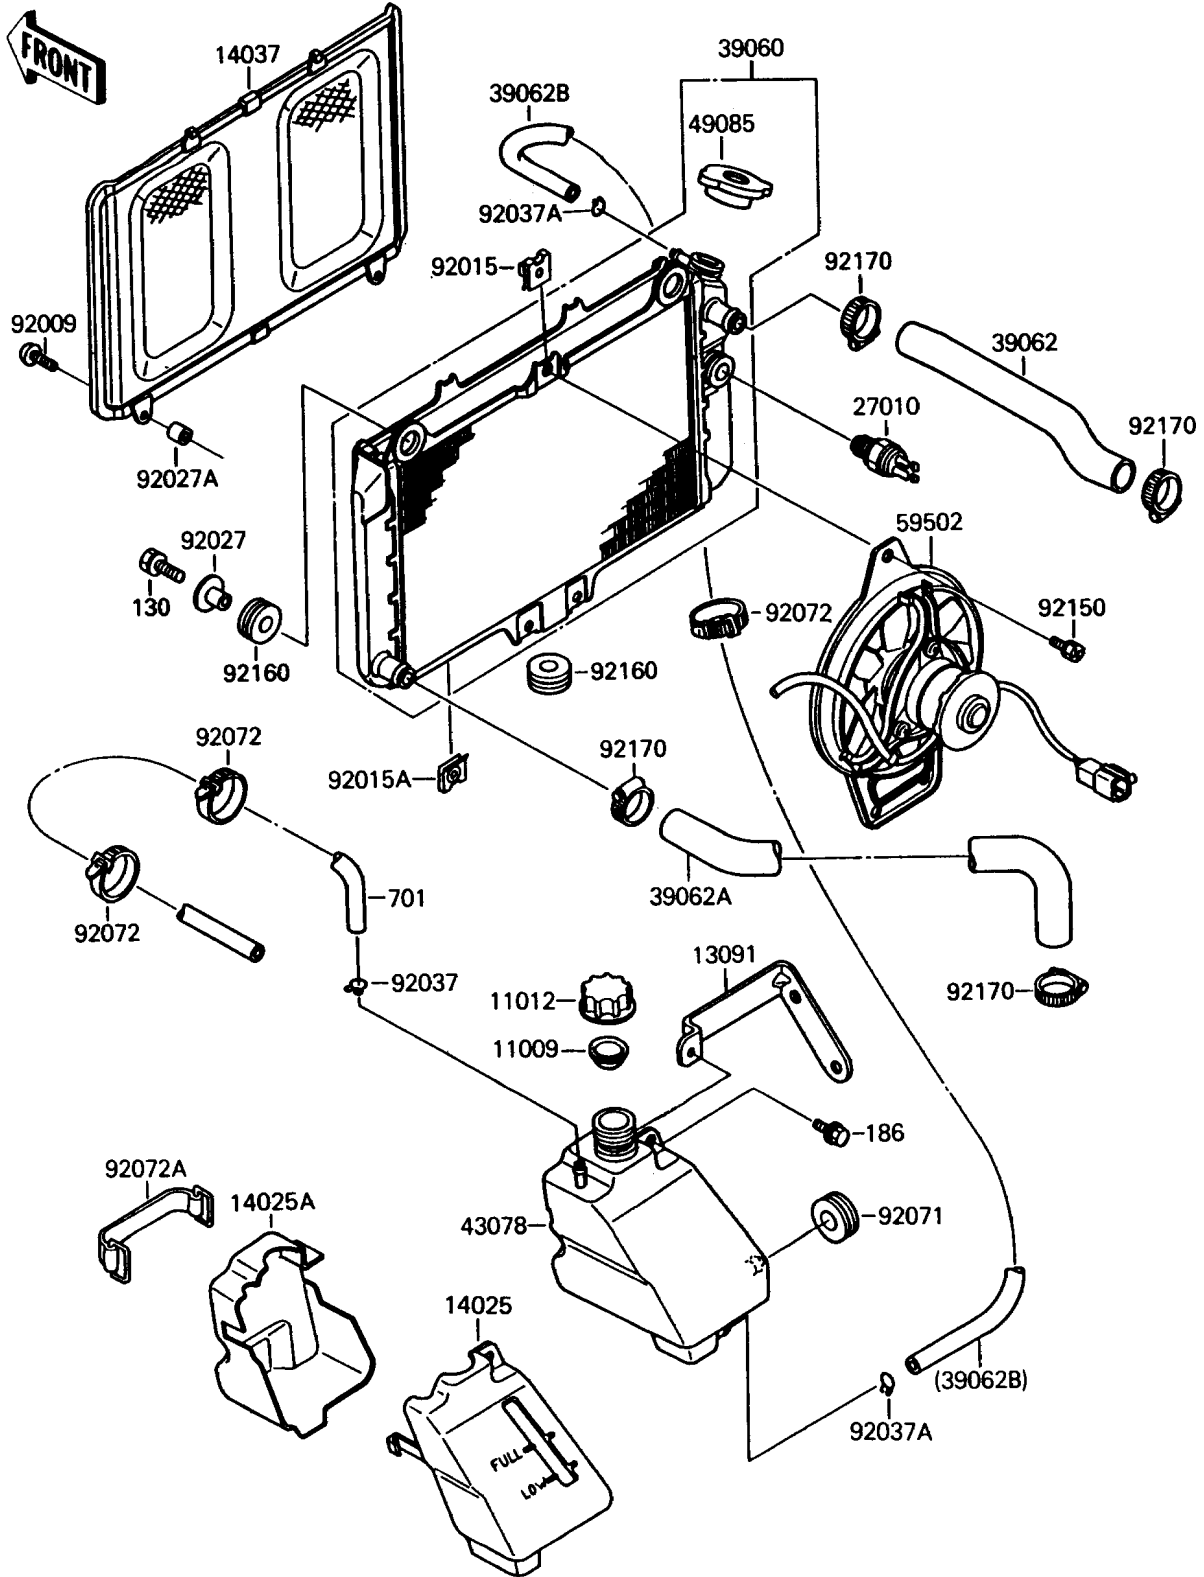

1991 Mojave 250 PARTS DIAGRAM

Radiator

E3032

1991 Mojave 250 PARTS LIST

Radiator

ITEM NAME	PART NUMBER	QUANTITY
GASKET,RESERVOIR TANK CAP (Ref # 11009)	11009-1145	1
CAP (Ref # 11012)	11012-1084	1
HOLDER,RESERVOIR (Ref # 13091)	13091-1435	1
COVER,RESERVOIR (Ref # 14025)	14025-1991	1
COVER,RESERVOIR (Ref # 14025A)	14025-1992	1
SCREEN (Ref # 14037)	14037-1083	1
SWITCH,FAN (Ref # 27010)	27010-1206	1
RADIATOR (Ref # 39060)	39060-1071	1
HOSE-COOLING,HEAD-RADIATOR (Ref # 39062)	39062-1191	1
HOSE-COOLING,RADIATOR-PUMP (Ref # 39062A)	39062-1192	1
HOSE-COOLING (Ref # 39062B)	39062-1208	1
RESERVOIR,TANK (Ref # 43078)	43078-1061	1
CAP-ASSY-PRESSURE (Ref # 49085)	49085-1005	1
FAN-ASSY (Ref # 59502)	59502-1065	1
SCREW,TAPPING,6X20 (Ref # 92009)	92009-1422	1
NUT (Ref # 92015)	92015-1487	1
NUT,6MM (Ref # 92015A)	92015-1758	1
COLLAR,L=14 (Ref # 92027)	92027-1134	1
COLLAR,6.8X10X10.5 (Ref # 92027A)	92027-120	1
CLAMP,TUBE (Ref # 92037)	92037-010	1
CLAMP,TUBE (Ref # 92037A)	92037-147	1
GROMMET (Ref # 92071)	92071-1115	1
BAND,L=149 (Ref # 92072)	92072-031	1
BAND,L=82 (Ref # 92072A)	92072-053	1
BOLT,6X12 (Ref # 92150)	92150-1186	1
DAMPER (Ref # 92160)	92160-1007	1
CLAMP,COOLING HOSE (Ref # 92170)	92170-1033	1
BOLT-FLANGED,8X25,BLACK (Ref # 130)	130J0825	1
BOLT-UPSET-WP (Ref # 186)	186J0618	1

1991 Mojave 250 PARTS LIST

Radiator

ITEM NAME	PART NUMBER	QUANTITY
TUBE-PVC (Ref # 701)	701Q05750	1