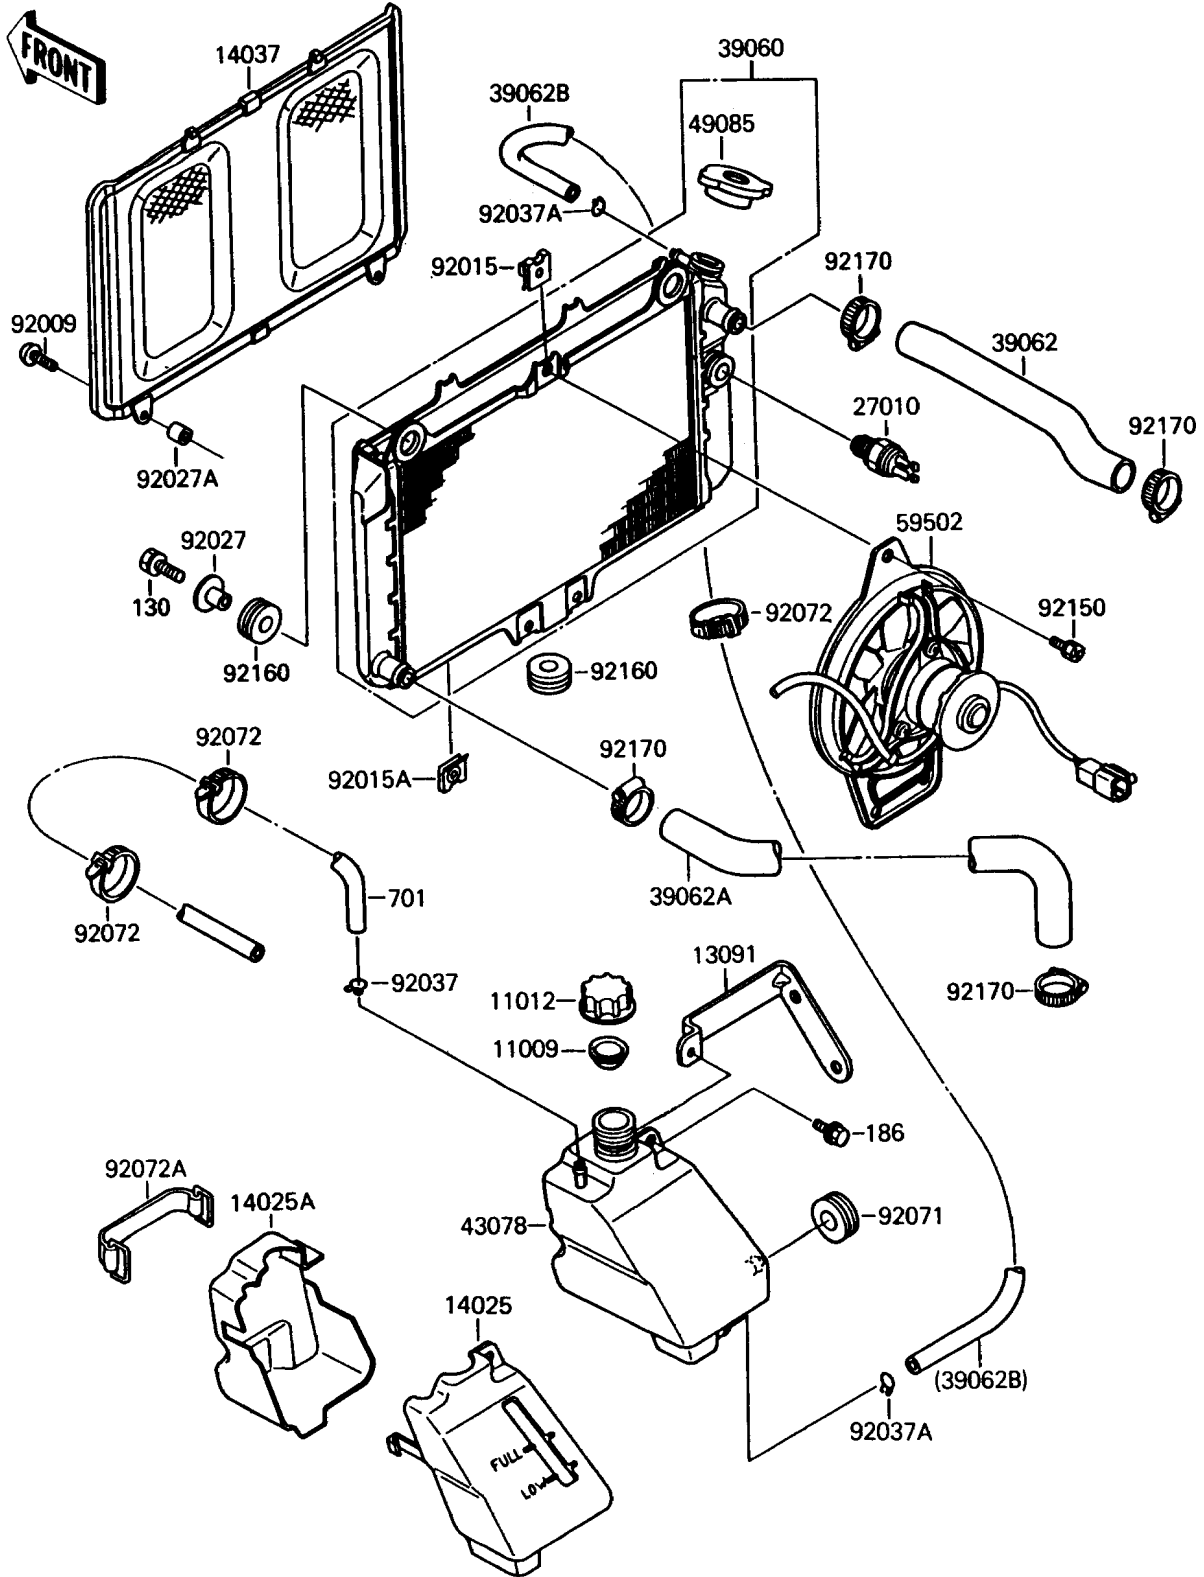

# 1989 Mojave 250 PARTS DIAGRAM

Radiator

E3032

# 1989 Mojave 250 PARTS LIST

## Radiator

ITEM NAME	PART NUMBER	QUANTITY
GASKET,RESERVOIR TANK CAP (Ref # 11009)	11009-1145	1
CAP (Ref # 11012)	11012-1084	1
HOLDER,RESERVOIR (Ref # 13091)	13091-1435	1
COVER,RESERVOIR (Ref # 14025)	14025-1991	1
COVER,RESERVOIR (Ref # 14025A)	14025-1992	1
SCREEN (Ref # 14037)	14037-1083	1
SWITCH,FAN (Ref # 27010)	27010-1206	1
RADIATOR (Ref # 39060)	39060-1071	1
HOSE-COOLING,HEAD-RADIATOR (Ref # 39062)	39062-1191	1
HOSE-COOLING,RADIATOR-PUMP (Ref # 39062A)	39062-1192	1
HOSE-COOLING (Ref # 39062B)	39062-1208	1
RESERVOIR,TANK (Ref # 43078)	43078-1061	1
CAP-ASSY-PRESSURE (Ref # 49085)	49085-1005	1
FAN-ASSY (Ref # 59502)	59502-1065	1
SCREW,TAPPING,6X20 (Ref # 92009)	92009-1422	2
NUT (Ref # 92015)	92015-1487	3
NUT,6MM (Ref # 92015A)	92015-1758	2
COLLAR,L=14 (Ref # 92027)	92027-1134	2
COLLAR,6.8X10X10.5 (Ref # 92027A)	92027-120	2
CLAMP,TUBE (Ref # 92037)	92037-010	1
CLAMP,TUBE (Ref # 92037A)	92037-147	2
GROMMET (Ref # 92071)	92071-1115	1
BAND,L=149 (Ref # 92072)	92072-031	3
BAND,L=82 (Ref # 92072A)	92072-053	1
BOLT,6X12 (Ref # 92150)	92150-1186	3
DAMPER (Ref # 92160)	92160-1007	3
CLAMP,COOLING HOSE (Ref # 92170)	92170-1033	4
BOLT-FLANGED,8X25,BLACK (Ref # 130)	130J0825	2
BOLT-UPSET-WP (Ref # 186)	186J0618	1

# 1989 Mojave 250 PARTS LIST

Radiator

ITEM NAME	PART NUMBER	QUANTITY
TUBE-PVC (Ref # 701)	701Q05750	1