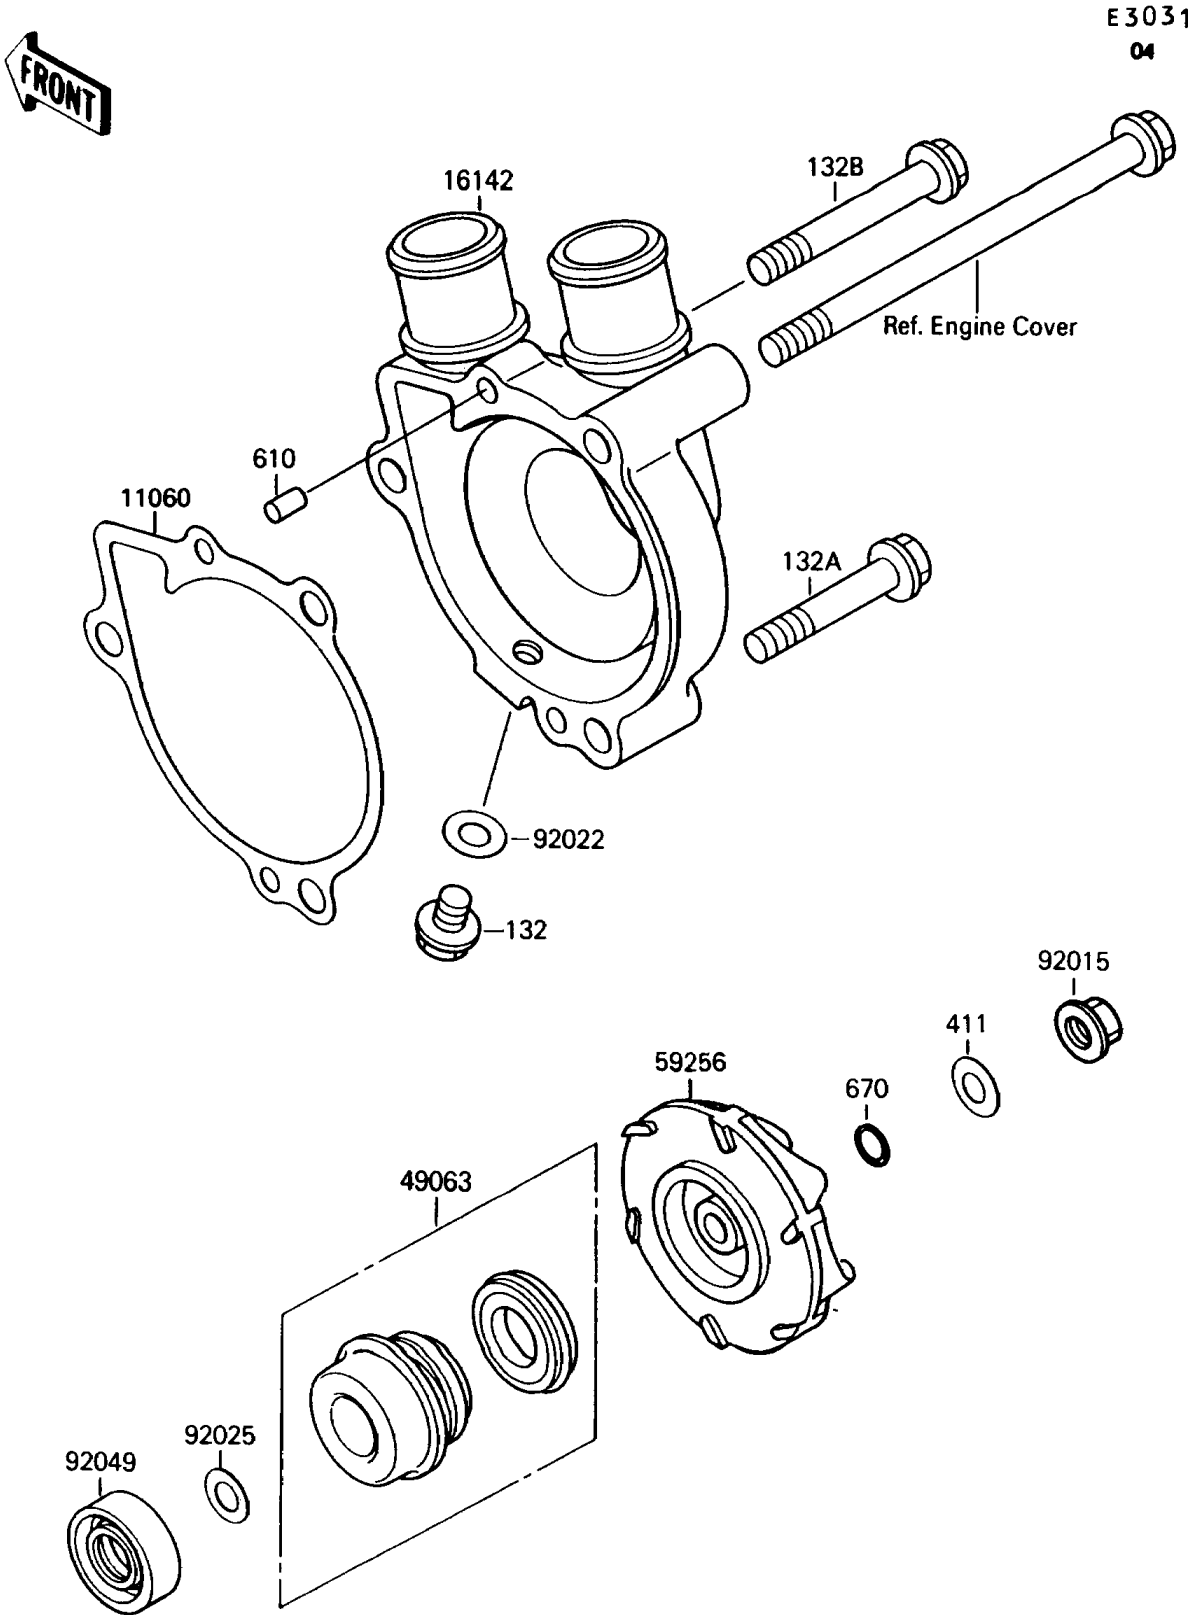

1993 Mojave 250 PARTS DIAGRAM

Water Pump

1993 Mojave 250 PARTS LIST

Water Pump

ITEM NAME	PART NUMBER	QUANTITY
GASKET,PUMP COVER (Ref # 11060)	11060-1241	1
COVER-PUMP (Ref # 16142)	16142-1069	1
SEAL-MECHANICAL (Ref # 49063)	49063-1054	1
IMPELLER (Ref # 59256)	59256-1055	1
NUT,FLANGED,6MM (Ref # 92015)	92015-1078	1
WASHER,6.2X11X1 (Ref # 92022)	92022-304	1
SHIM,T=0.8 (Ref # 92025)	92025-1507	1
SEAL-OIL,SC10227 (Ref # 92049)	92049-1157	1
BOLT-FLANGED-SMALL (Ref # 132)	132J0608	1
BOLT-FLANGED-SMALL (Ref # 132A)	132J0635	1
BOLT-FLANGED-SMALL (Ref # 132B)	132J0645	1
WASHER-PLAIN,6MM,BLACK (Ref # 411)	411F0600	1
ROLLER,4X8 (Ref # 610)	610A0408	2
O RING,6MM (Ref # 670)	670B1506	1