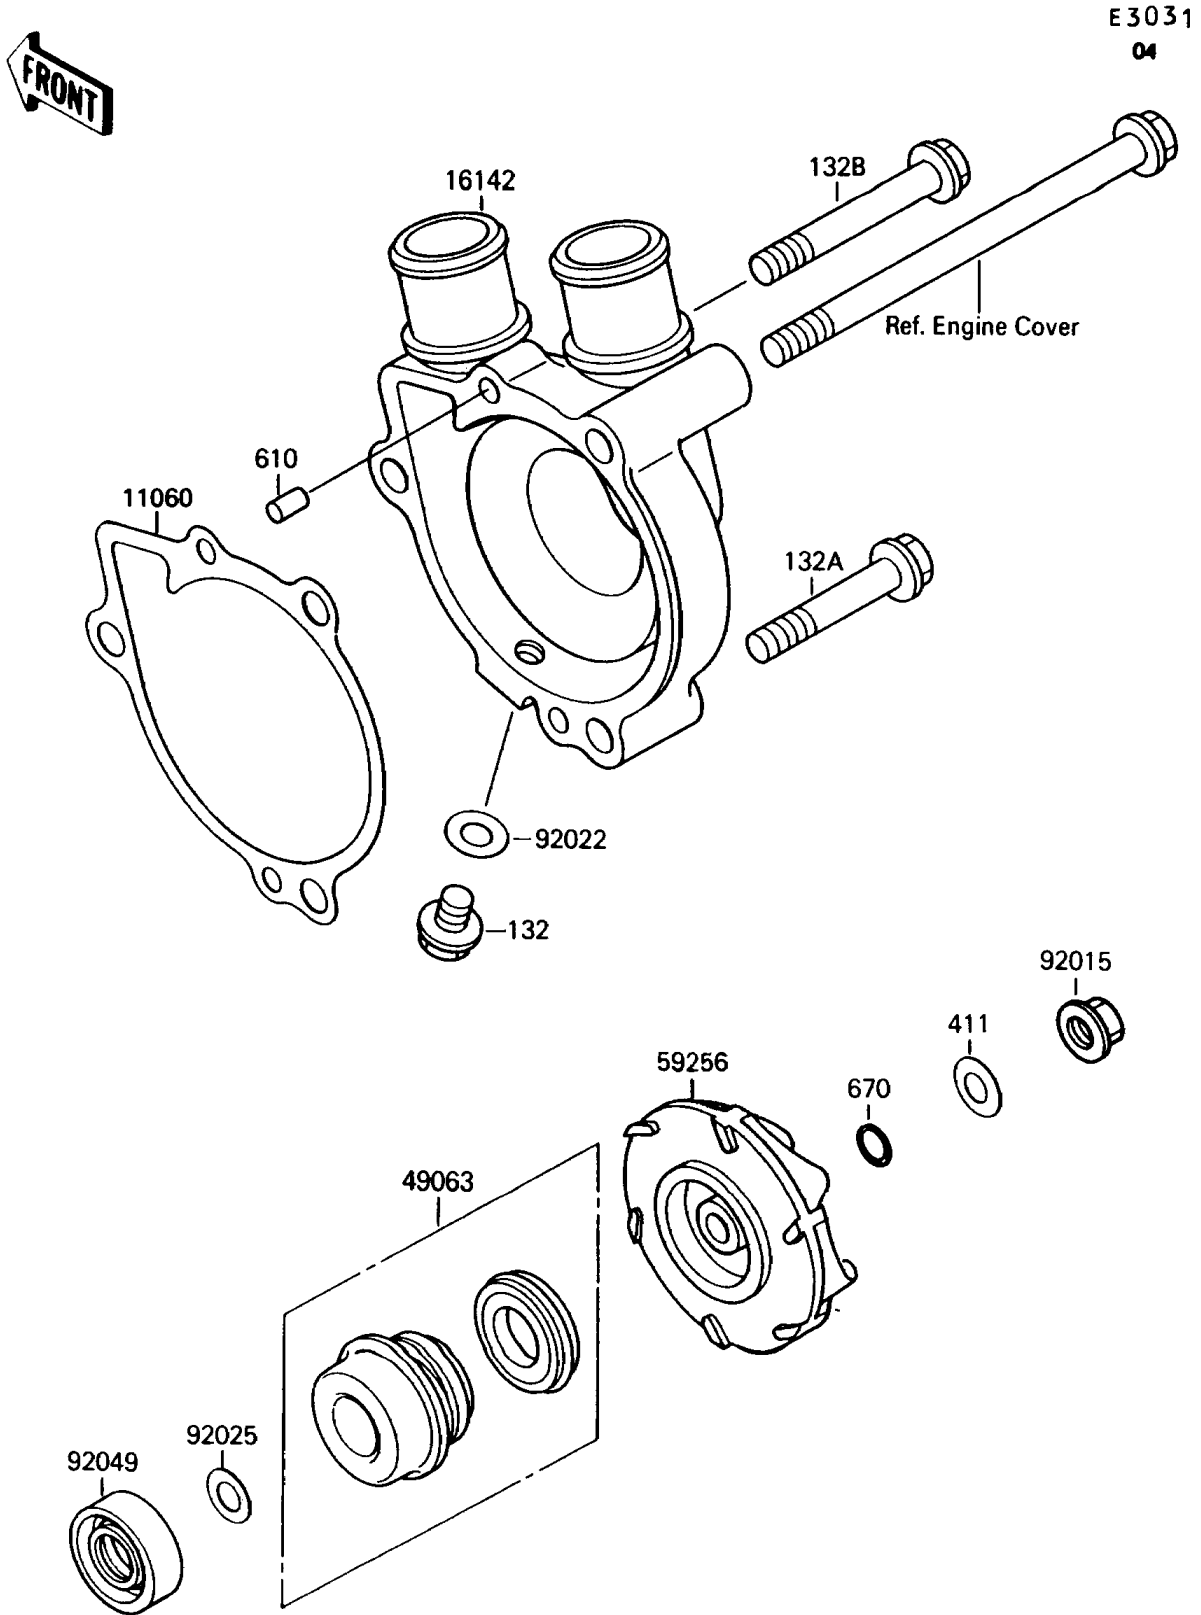

1991 Mojave 250 PARTS DIAGRAM

Water Pump

1991 Mojave 250 PARTS LIST

Water Pump

ITEM NAME	PART NUMBER	QUANTITY
GASKET,PUMP COVER (Ref # 11060)	11060-1241	1
COVER-PUMP (Ref # 16142)	16142-1069	1
SEAL-MECHANICAL (Ref # 49063)	49063-1054	1
IMPELLER (Ref # 59256)	59256-1055	1
NUT,FLANGED,6MM (Ref # 92015)	92015-1078	1
WASHER,6.2X11X1 (Ref # 92022)	92022-304	1
SHIM,T=0.8 (Ref # 92025)	92025-1507	1
SEAL-OIL,SC10227 (Ref # 92049)	92049-1157	1
BOLT-FLANGED-SMALL (Ref # 132)	132J0608	1
BOLT-FLANGED-SMALL (Ref # 132A)	132J0635	1
BOLT-FLANGED-SMALL (Ref # 132B)	132J0645	1
WASHER-PLAIN,6MM,BLACK (Ref # 411)	411F0600	1
ROLLER,4X8 (Ref # 610)	610A0408	1
O RING,6MM (Ref # 670)	670B1506	1