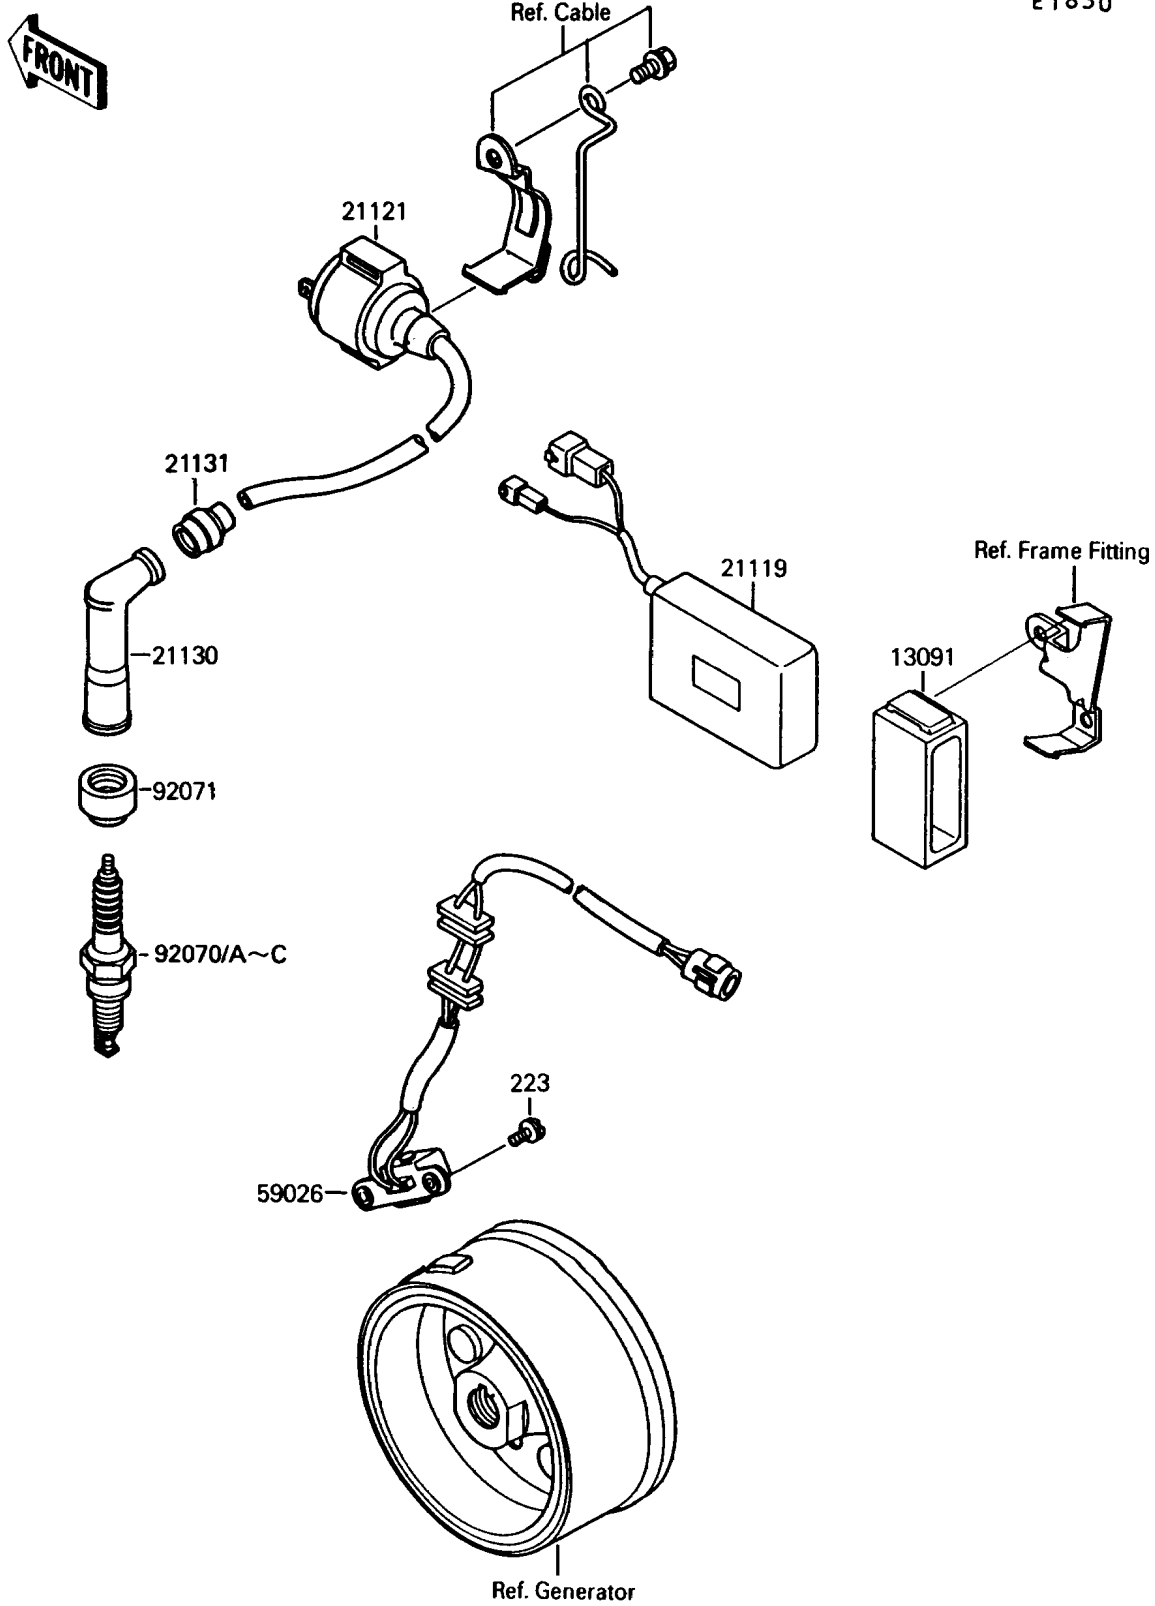

1989 Mojave 250 PARTS DIAGRAM

Ignition Coil

E1830

1989 Mojave 250 PARTS LIST

Ignition Coil

| ITEM NAME | PART NUMBER | QUANTITY |
|--|-------------|----------|
| HOLDER,IGNITER (Ref # 13091) | 13091-1271 | 1 |
| IGNITER (Ref # 21119) | 21119-1197 | 1 |
| COIL-IGNITION (Ref # 21121) | 21121-1148 | 1 |
| CAP-SPARK PLUG (Ref # 21130) | 21130-1002 | 1 |
| GROMMET,HIGH TENSION (Ref # 21131) | 21131-005 | 1 |
| COIL-PULSING (Ref # 59026) | 59026-1080 | 1 |
| PLUG-SPARK,DP8EA-9(NGK) (Ref # 92070A) | 92070-1066 | 1 |
| PLUG-SPARK,X24EP-U9(ND) (Ref # 92070C) | | 1 |
| GROMMET,PLUG CAP (Ref # 92071) | 92071-1124 | 1 |
| SCREW-PAN-WS-CROS (Ref # 223) | 223B0514 | 2 |