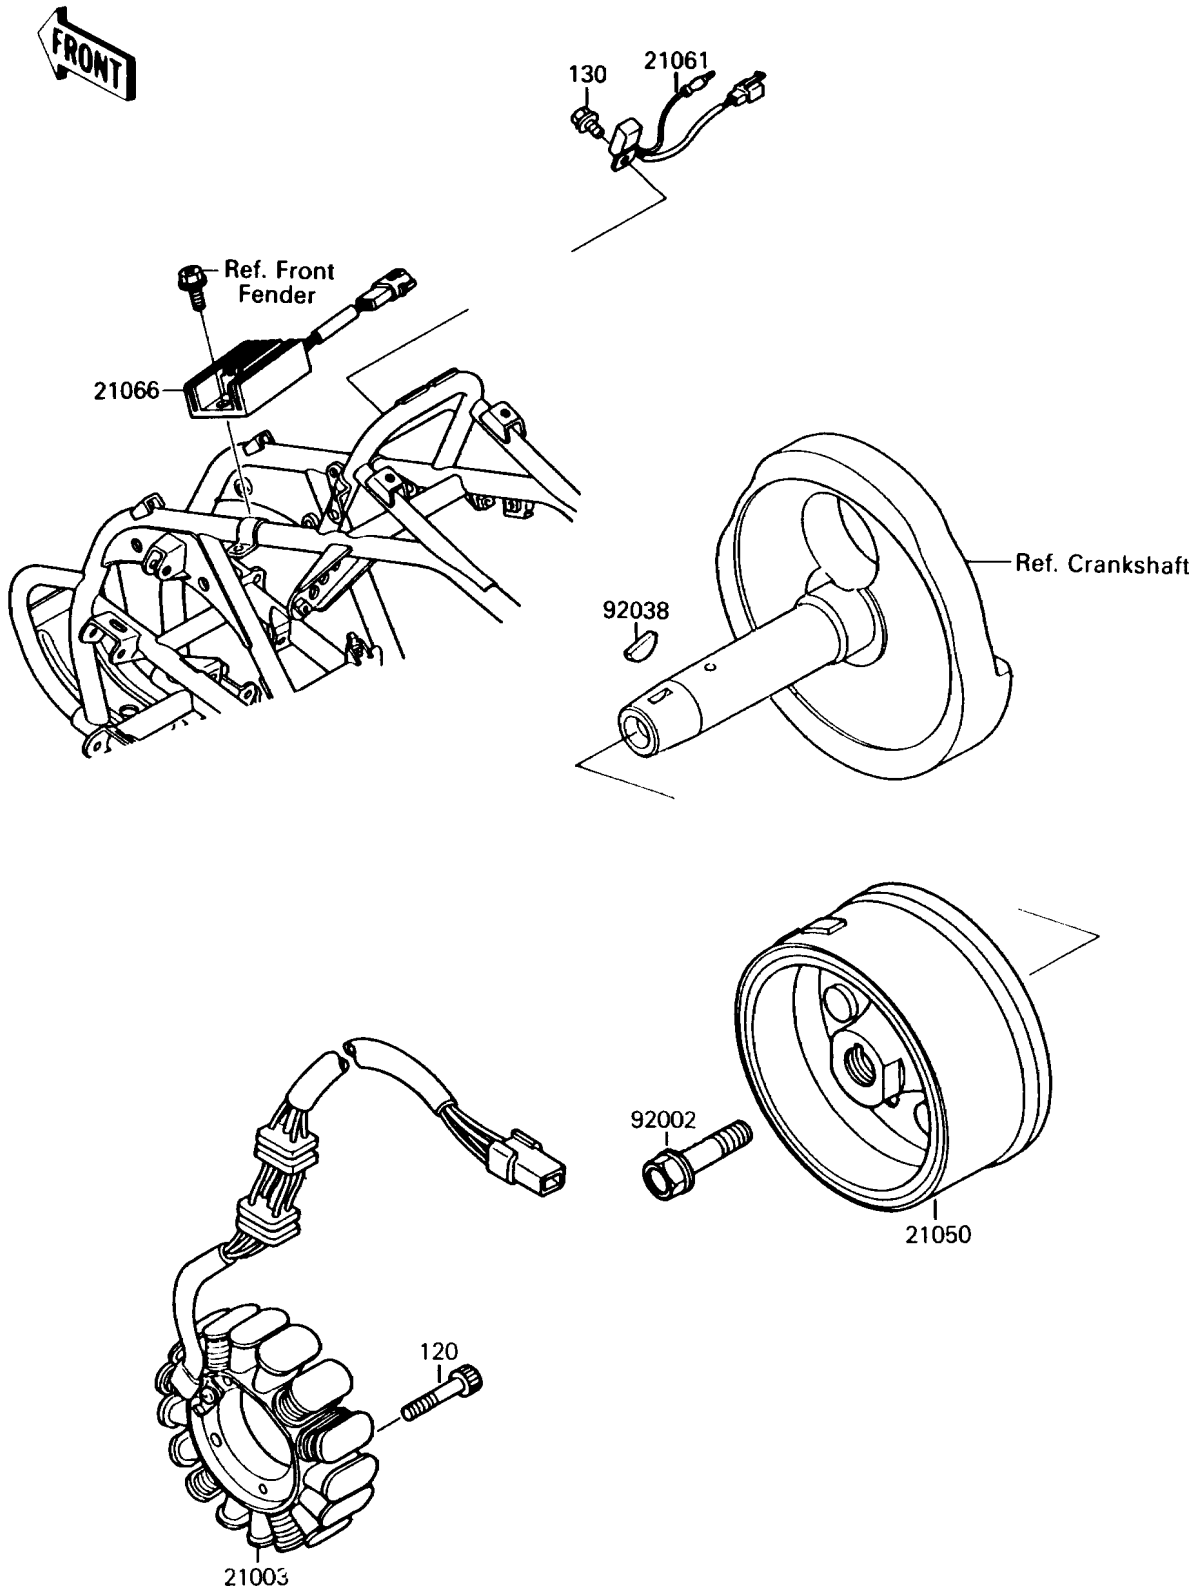

1991 Mojave 250 PARTS DIAGRAM

Generator

E1810

1991 Mojave 250 PARTS LIST

Generator

| ITEM NAME | PART NUMBER | QUANTITY |
|----------------------------------|-------------|----------|
| STATOR (Ref # 21003) | 21003-1155 | 1 |
| FLYWHEEL (Ref # 21050) | 21050-1124 | 1 |
| RECTIFIER (Ref # 21061) | 21061-1005 | 1 |
| REGULATOR-VOLTAGE (Ref # 21066) | 21066-1072 | 1 |
| BOLT,FLANGED,10X40 (Ref # 92002) | 92002-1296 | 1 |
| KEY,WOODRUFF (Ref # 92038) | 92038-001 | 1 |
| BOLT-SOCKET,6X30 (Ref # 120) | 120P0630 | 1 |
| BOLT-FLANGED,6X12 (Ref # 130) | 130G0612 | 1 |