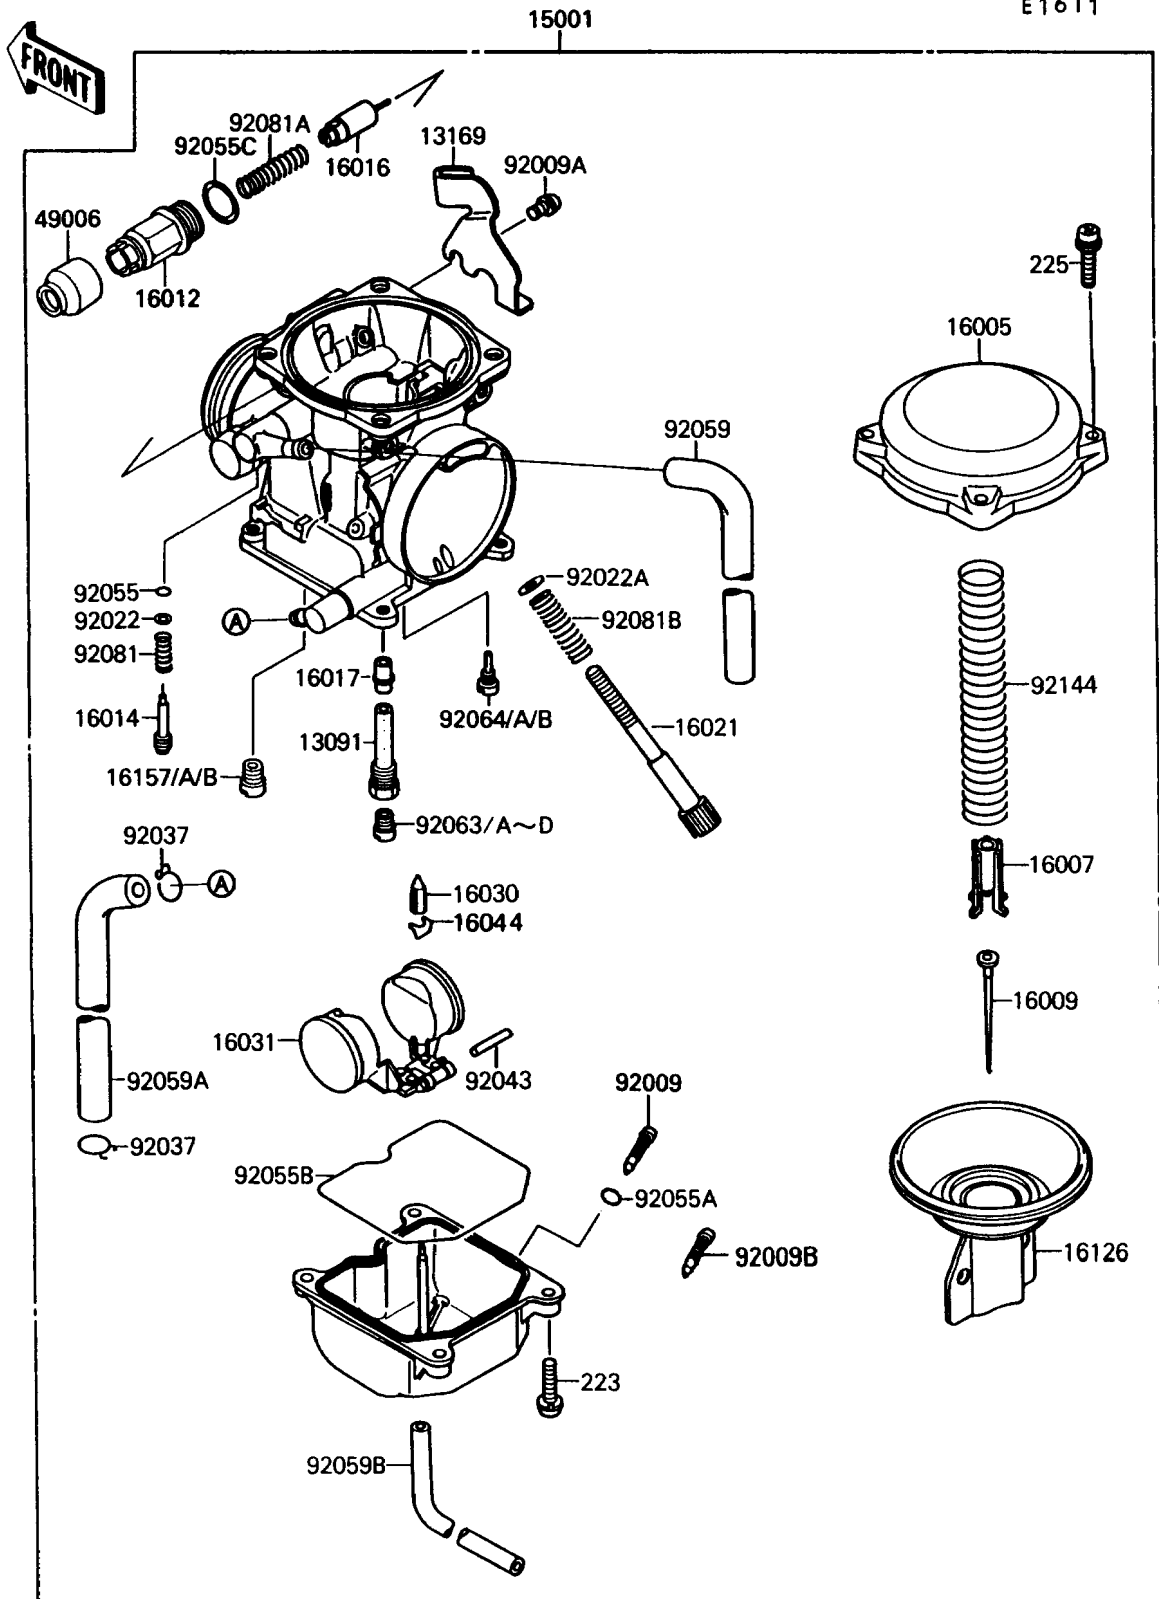

1991 Mojave 250 PARTS DIAGRAM

Carburetor

1991 Mojave 250 PARTS LIST

Carburetor

ITEM NAME	PART NUMBER	QUANTITY
HOLDER,NEEDLE JET (Ref # 13091)	13091-1259	1
PLATE,THROTTLE CABLE (Ref # 13169)	13169-1197	1
CARBURETOR-ASSY (Ref # 15001)	15001-1413	1
TOP-CHAMBER,MIXING,27/60 (Ref # 16005)	16005-1057	1
SEAT-SPRING,VALVE (Ref # 16007)	16007-1134	1
NEEDLE-JET,N54C (Ref # 16009)	16009-1333	1
CAP-STARTER PLUNGER (Ref # 16012)	16012-1055	1
SCREW-PILOT AIR (Ref # 16014)	16014-1029	1
PLUNGER,STARTER (Ref # 16016)	16016-1065	1
JET-NEEDLE (Ref # 16017)	16017-1319	1
SCREW-THROTTLE STOP (Ref # 16021)	16021-1109	1
VALVE-FLOAT (Ref # 16030)	16030-1007	1
FLOAT (Ref # 16031)	16031-1056	1
CLAMP,FLOAT VALVE (Ref # 16044)	16044-007	1
VALVE,VACUUM (Ref # 16126)	16126-1180	1
JET-STARTER,#55 (Ref # 16157)	16157-1056	1
JET-STARTER,#58 (Ref # 16157A)	16157-1057	1
JET-STARTER,#60 (Ref # 16157B)	16157-1058	1
BOOT,STARTER PLUNGER (Ref # 49006)	49006-1165	1
SCREW,DRAIN,M6X1.0 (Ref # 92009)	92009-1095	1
SCREW,5X10 (Ref # 92009A)	92009-1365	1
SCREW,DRAIN,M6X0.75 (Ref # 92009B)	92009-1551	1
WASHER,PLAIN (Ref # 92022)	92022-1003	1
WASHER,THROTTLE STOP SCREW (Ref # 92022A)	92022-1587	1
CLAMP,TUBE (Ref # 92037)	92037-1531	1
PIN,FLOAT (Ref # 92043)	92043-1207	1
RING-O,PILOT ADJUST (Ref # 92055)	92055-1002	1
RING-O,DRAIN SCREW (Ref # 92055A)	92055-1053	1
RING-O,FLOAT CHAMBER (Ref # 92055B)	92055-1222	1