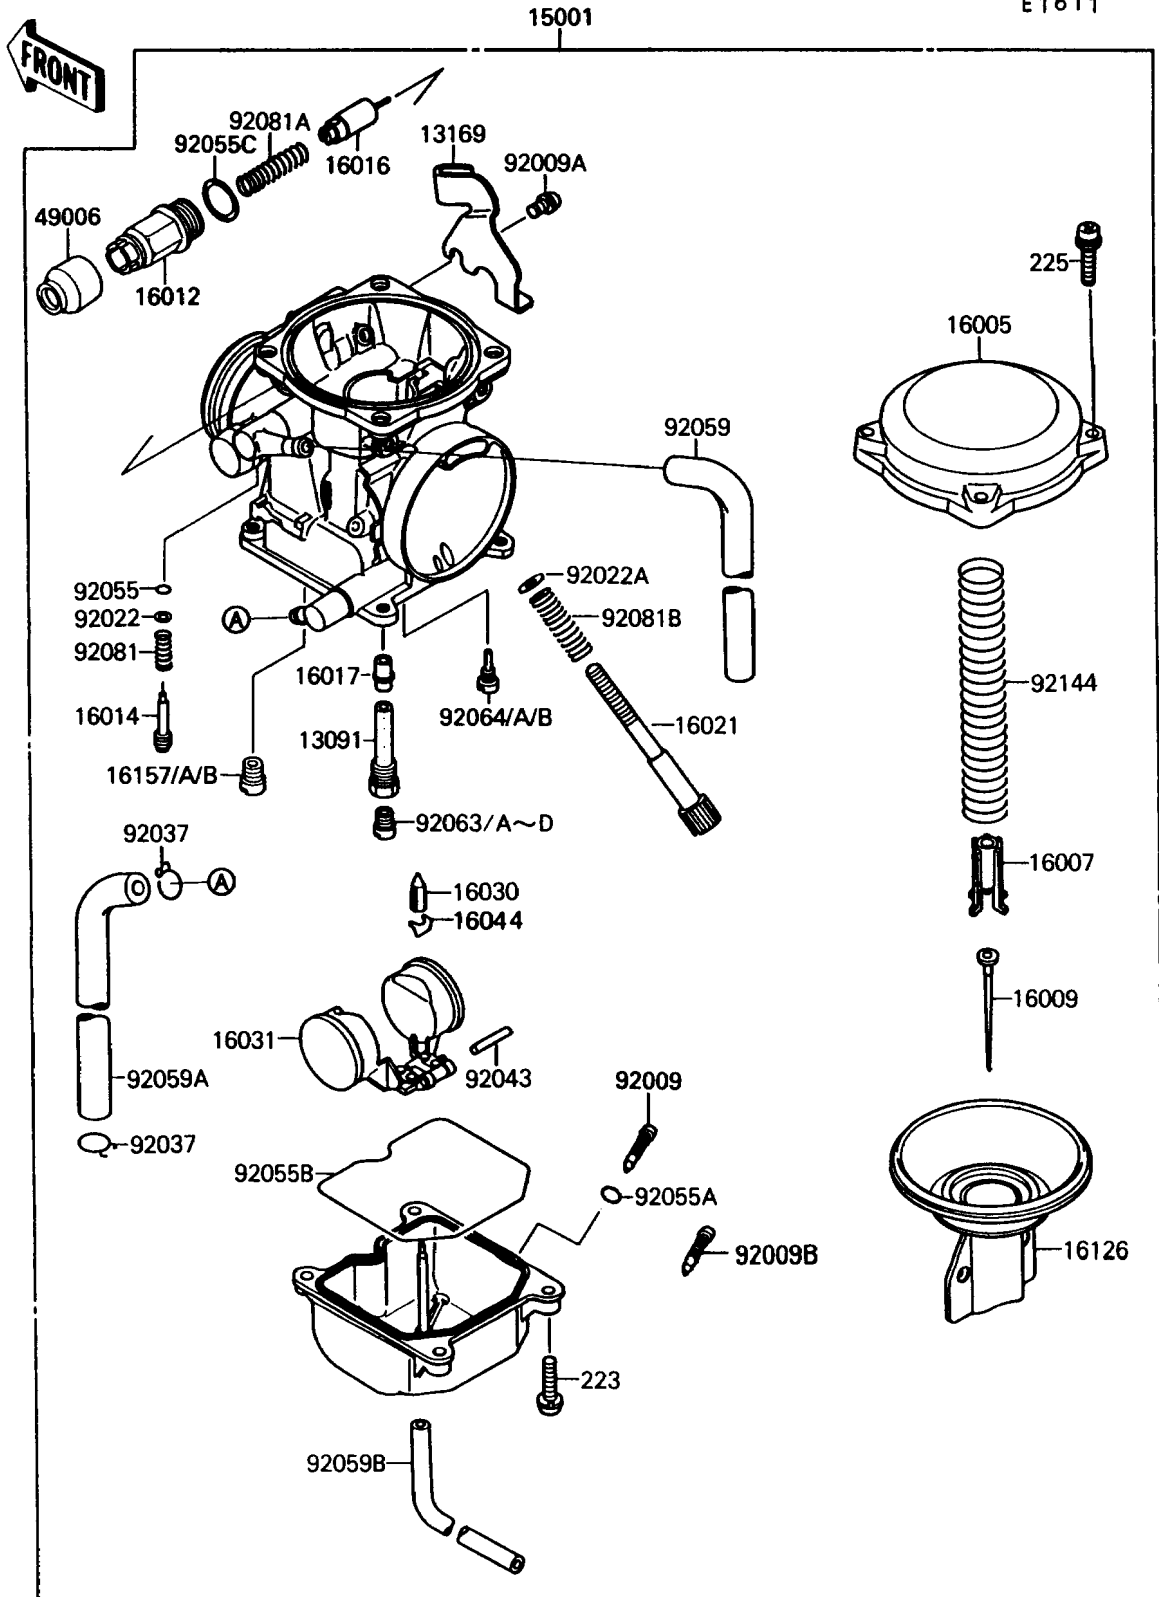

1989 Mojave 250 PARTS DIAGRAM

Carburetor