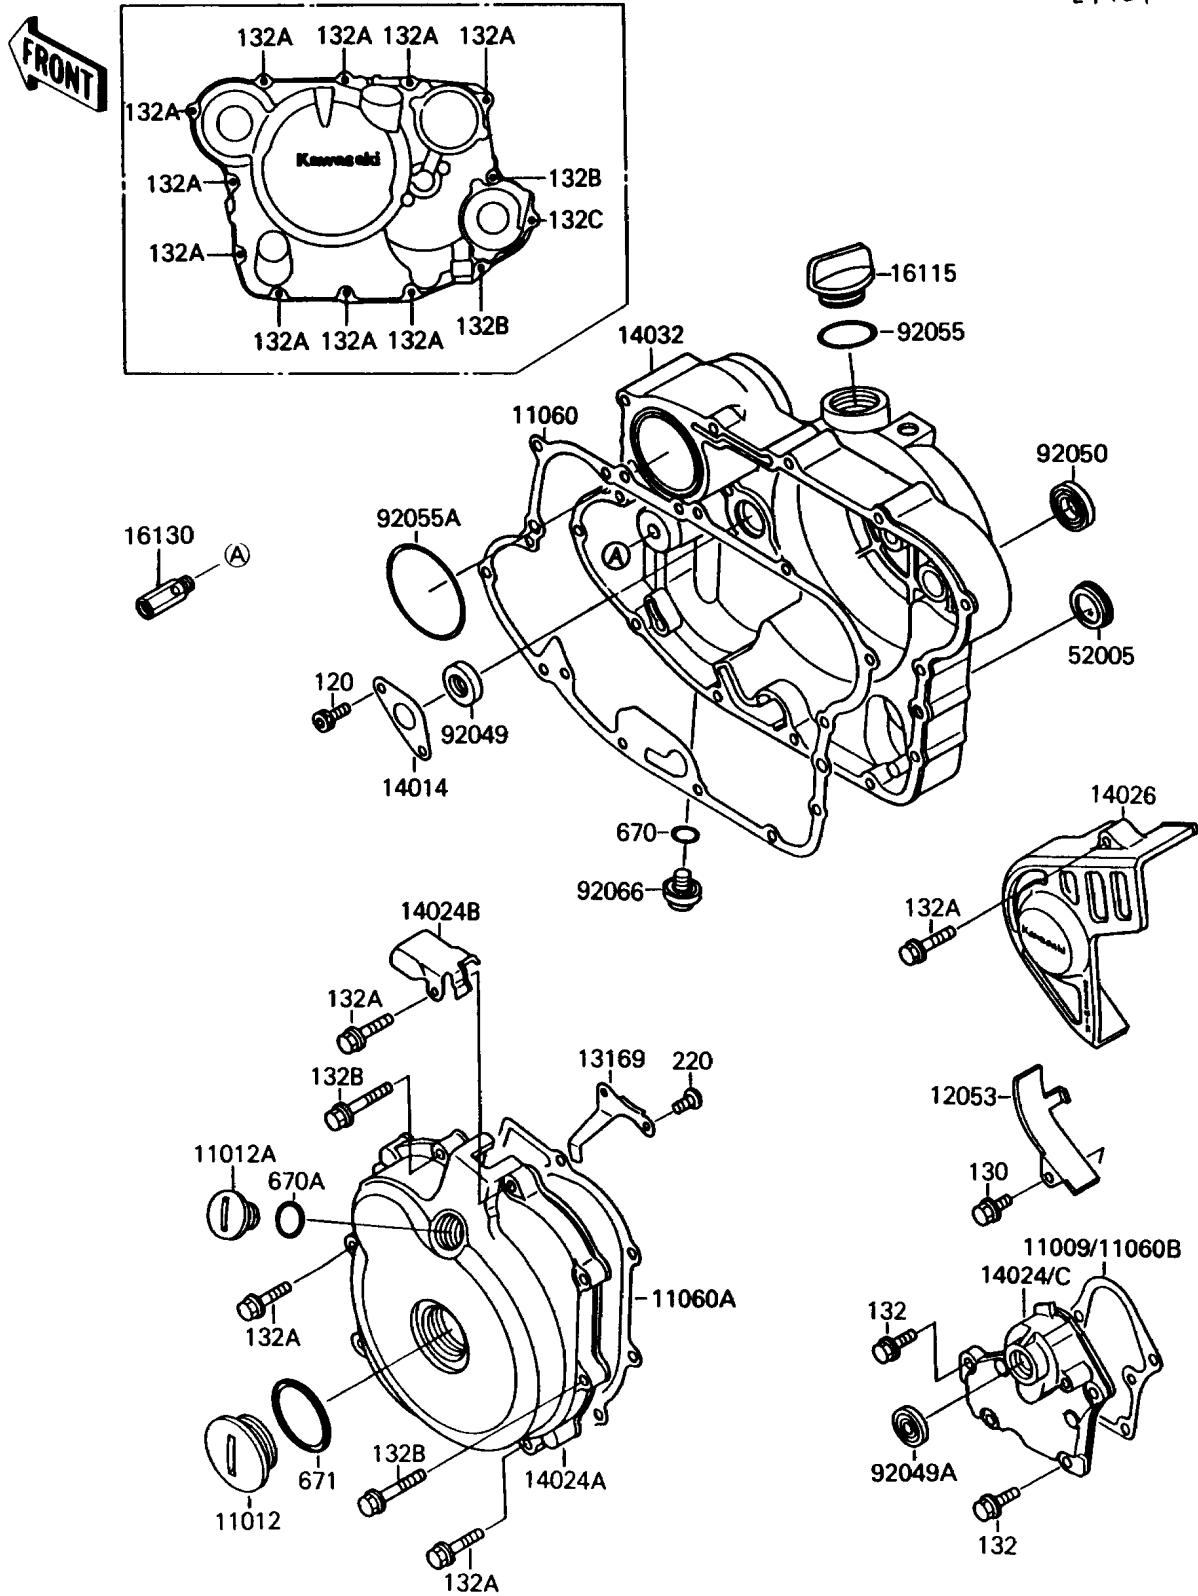

## 1991 Mojave 250 PARTS DIAGRAM

Engine Cover

E1431

## 1991 Mojave 250 PARTS LIST

Engine Cover

ITEM NAME	PART NUMBER	QUANTITY
CAP (Ref # 11012)	11012-1362	1
CAP, TOP MARK (Ref # 11012A)	11012-1363	1
GASKET, CLUTCH COVER (Ref # 11060)	11060-1238	1
GASKET, GENERATOR (Ref # 11060A)	11060-1239	1
GASKET, REVERSE COVER (Ref # 11060B)	11060-1240	1
GUIDE-CHAIN (Ref # 12053)	12053-1196	1
PLATE, GENERATOR LEAD (Ref # 13169)	13169-1692	1
PLATE-POSITION (Ref # 14014)	14014-1079	1
COVER, GENERATOR (Ref # 14024A)	14024-1270	1
COVER (Ref # 14024B)	14024-1363	1
COVER, REVERSE (Ref # 14024C)	14024-1860	1
COVER-CHAIN (Ref # 14026)	14026-1125	1
COVER-CLUTCH (Ref # 14032)	14032-1251	1
CAP-OIL FILLER (Ref # 16115)	16115-1009	1
VALVE-ASSY-RELIEF (Ref # 16130)	16130-1001	1
GAUGE, OIL LEVEL (Ref # 52005)	52005-1009	1
SEAL-OIL (Ref # 92049)	92049-1191	1
SEAL-OIL, TB12205.5 (Ref # 92049A)	92049-1271	1
SEAL-OIL (Ref # 92050)	92050-078	1
RING-O, 31.5X2.6 (Ref # 92055)	92055-049	1
RING-O, 62.6X66X3.1 (Ref # 92055A)	92055-1221	1
PLUG, DRAIN (Ref # 92066)	92066-1156	1
BOLT-SOCKET, 6X10 (Ref # 120)	120P0610	1
BOLT-FLANGED (Ref # 130)	130J0610	1
BOLT-FLANGED-SMALL (Ref # 132)	132J0620	1
BOLT-FLANGED-SMALL (Ref # 132A)	132J0630	1
BOLT-FLANGED-SMALL, 6X40 (Ref # 132B)	132J0640	1
BOLT-FLANGED-SMALL (Ref # 132C)	132J0695	1
SCREW-PAN-CROS (Ref # 220)	220B0512	1

## 1991 Mojave 250 PARTS LIST

Engine Cover

ITEM NAME	PART NUMBER	QUANTITY
O RING,11MM (Ref # 670)	670B2011	1
O RING,18MM (Ref # 670A)	670B2018	1
O RING,40MM (Ref # 671)	671B2540	1