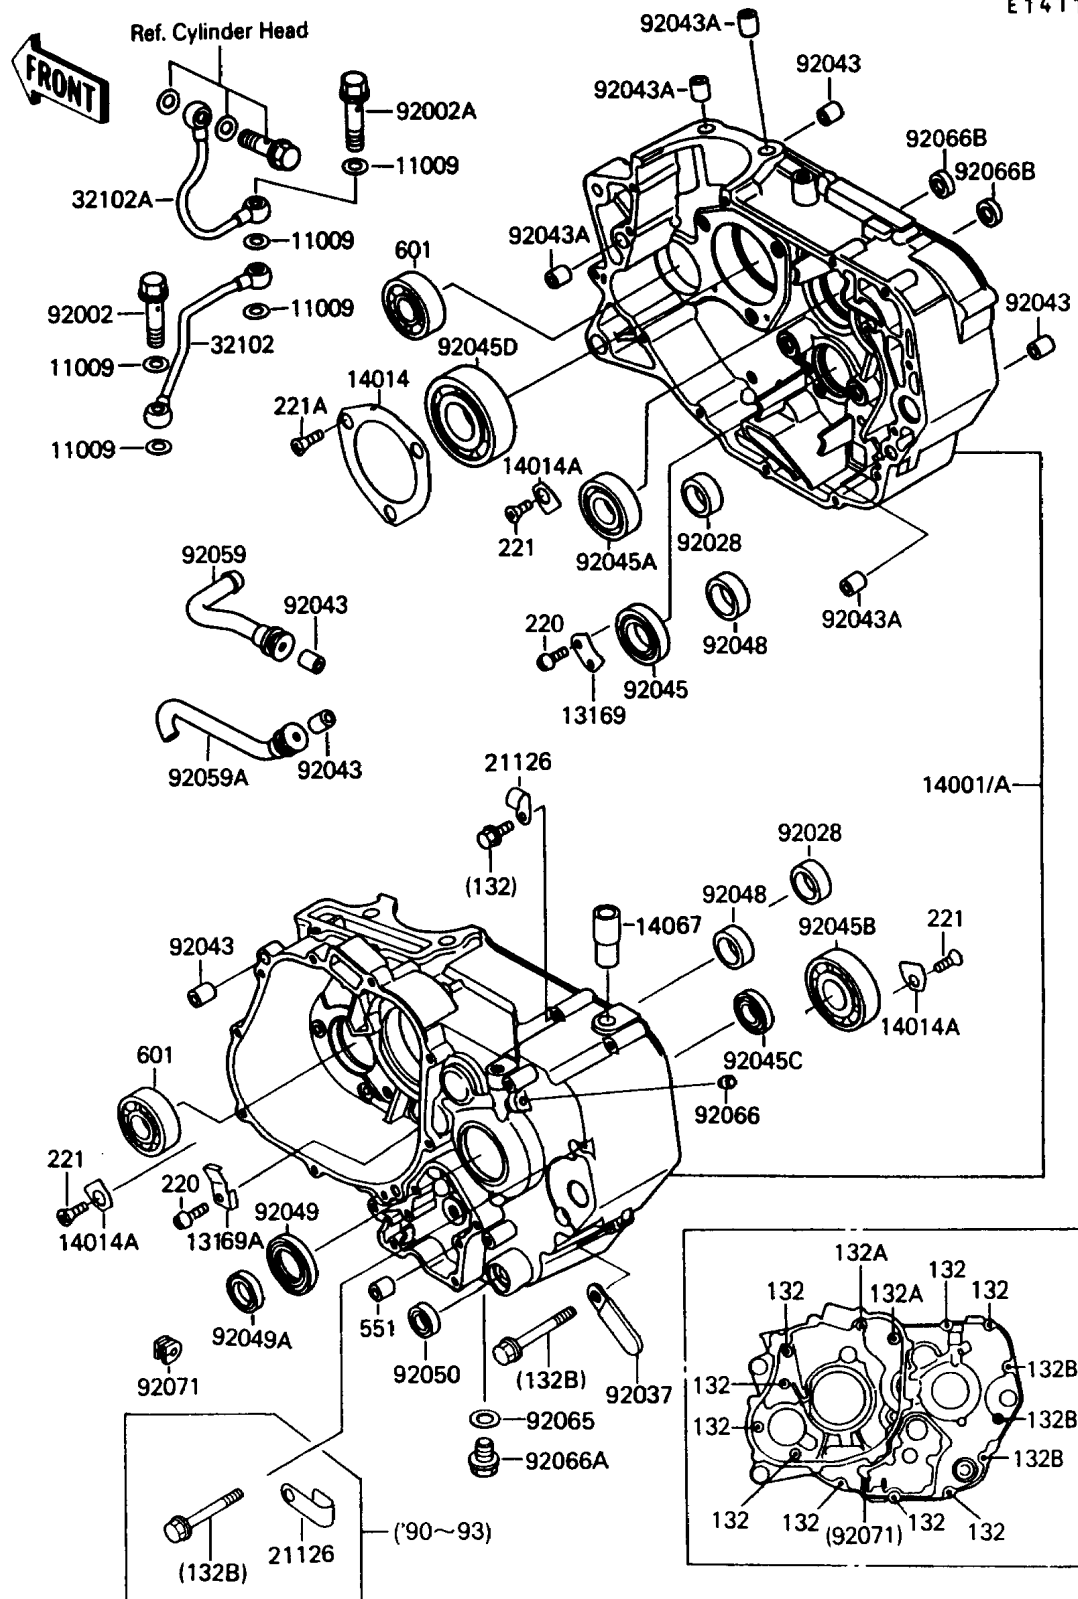

1991 Mojave 250 PARTS DIAGRAM

Crankcase

E1411

1991 Mojave 250 PARTS LIST

Crankcase

| ITEM NAME | PART NUMBER | QUANTITY |
|--|-------------|----------|
| GASKET,10X14.5X1.5 (Ref # 11009) | 11009-1105 | 1 |
| PLATE,GEAR CHANGE DRUM (Ref # 13169) | 13169-014 | 1 |
| PLATE (Ref # 13169A) | 13169-1691 | 1 |
| SET-CRANKCASE (Ref # 14001A) | 14001-5271 | 1 |
| PLATE-POSITION,CRANK BEARING (Ref # 14014) | 14014-1004 | 1 |
| PLATE-POSITION (Ref # 14014A) | 14014-1057 | 1 |
| FITTING,BREATHER (Ref # 14067) | 14067-006 | 1 |
| CLAMP,WIRING HARNESS (Ref # 21126) | 21126-008 | 1 |
| PIPE (Ref # 32102) | 32102-1127 | 1 |
| PIPE (Ref # 32102A) | 32102-1187 | 1 |
| BOLT,BANJO,10X25 (Ref # 92002) | 92002-1170 | 1 |
| BOLT,BANJO,10X36.5 (Ref # 92002A) | 92002-1751 | 1 |
| BUSHING,23X30X13 (Ref # 92028) | 92028-132 | 1 |
| CLAMP,WIRING HARNESS (Ref # 92037) | 92037-1539 | 1 |
| PIN,6.2X8X14 (Ref # 92043) | 92043-1263 | 1 |
| PIN,10.1X12X14 (Ref # 92043A) | 92043-4009 | 1 |
| BEARING-BALL,#6905 (Ref # 92045) | 92045-036 | 1 |
| BEARING-BALL,TMB204 JR (Ref # 92045A) | 92045-1041 | 1 |
| BEARING-BALL,TM-SX0597LU (Ref # 92045B) | 92045-1127 | 1 |
| BEARING-BALL,6804 (Ref # 92045C) | 92045-1171 | 1 |
| BEARING-BALL (Ref # 92045D) | 92045-1172 | 1 |
| RACE,26X33X13 (Ref # 92048) | 92048-1057 | 1 |
| SEAL-OIL,TC32457 (Ref # 92049) | 92049-1159 | 1 |
| SEAL-OIL,SD20307HS (Ref # 92049A) | 92049-1261 | 1 |
| SEAL-OIL (Ref # 92050) | 92050-082 | 1 |
| TUBE (Ref # 92059) | 92059-1694 | 1 |
| TUBE (Ref # 92059A) | 92059-1695 | 1 |
| GASKET,12X22X2,DRAIN PLUG (Ref # 92065) | 92065-097 | 1 |
| PLUG,OIL LINE,7.2X8 (Ref # 92066) | 92066-1012 | 1 |