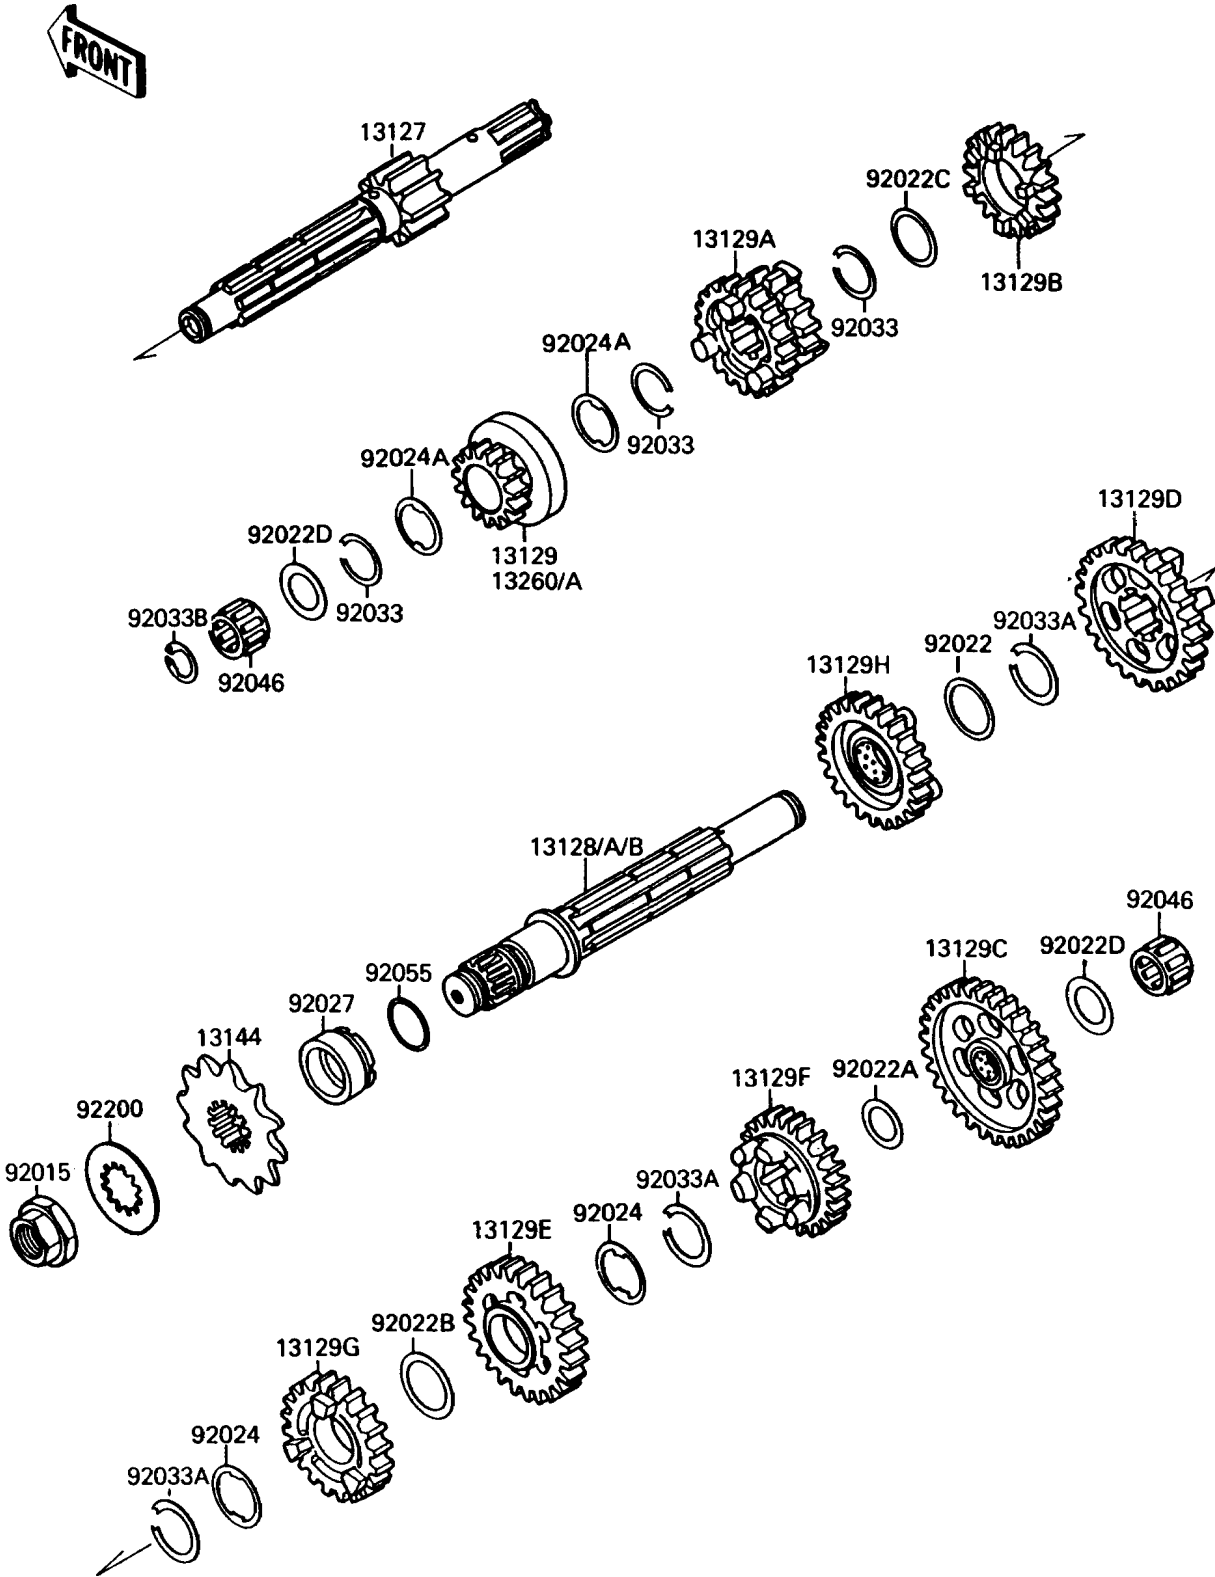

1991 Mojave 250 PARTS DIAGRAM

Transmission

E1361

1991 Mojave 250 PARTS LIST

Transmission

ITEM NAME	PART NUMBER	QUANTITY
SHAFT-TRANSMISSION INPUT (Ref # 13127)	13127-1139	1
SHAFT-TRANSMISSION OUTPUT (Ref # 13128A)	13128-1171	1
GEAR,INPUT 3RD&5TH,16T&20T (Ref # 13129A)	13129-1798	1
GEAR,INPUT 4TH,20T (Ref # 13129B)	13129-1799	1
GEAR,OUTPUT LOW,30T (Ref # 13129C)	13129-1800	1
GEAR,OUTPUT 2ND,30T (Ref # 13129D)	13129-1801	1
GEAR,OUTPUT 3RD,24T (Ref # 13129E)	13129-1802	1
GEAR,OUTPUT 4TH,25T (Ref # 13129F)	13129-1803	1
GEAR,OUTPUT 5TH,21T (Ref # 13129G)	13129-1804	1
GEAR,OUTPUT REVERSE,24T (Ref # 13129H)	13129-1805	1
SPROCKET-OUTPUT,12T (Ref # 13144)	13144-1127	1
GEAR,INPUT 2ND,15T (Ref # 13260)	13260-1077	1
NUT,20MM (Ref # 92015)	92015-1254	1
WASHER,25.3X30X0.5 (Ref # 92022)	92022-159	1
WASHER,17.3X25X0.5 (Ref # 92022A)	92022-1614	1
WASHER,25.3X32X1 (Ref # 92022B)	92022-1800	1
WASHER,22.3X27X0.5 (Ref # 92022C)	92022-198	1
WASHER,17.3X28X1 (Ref # 92022D)	92022-255	1
WASHER,TOOTHED,22.5X31X0.5 (Ref # 92024)	92024-038	1
WASHER,TOOTHED,22.5X27X0.5 (Ref # 92024A)	92024-039	1
COLLAR,25X32X15.3 (Ref # 92027)	92027-1800	1
RING-SNAP,20X25.5X1.2 (Ref # 92033)	92033-025	1
RING-SNAP,24MM (Ref # 92033A)	92033-026	1
RING-SNAP (Ref # 92033B)	92033-032	1
BEARING-NEEDLE,K17X25X13.8X1 (Ref # 92046)	92046-1156	1
RING-O,21.5MM (Ref # 92055)	92055-1293	1
WASHER (Ref # 92200)	92200-1065	1