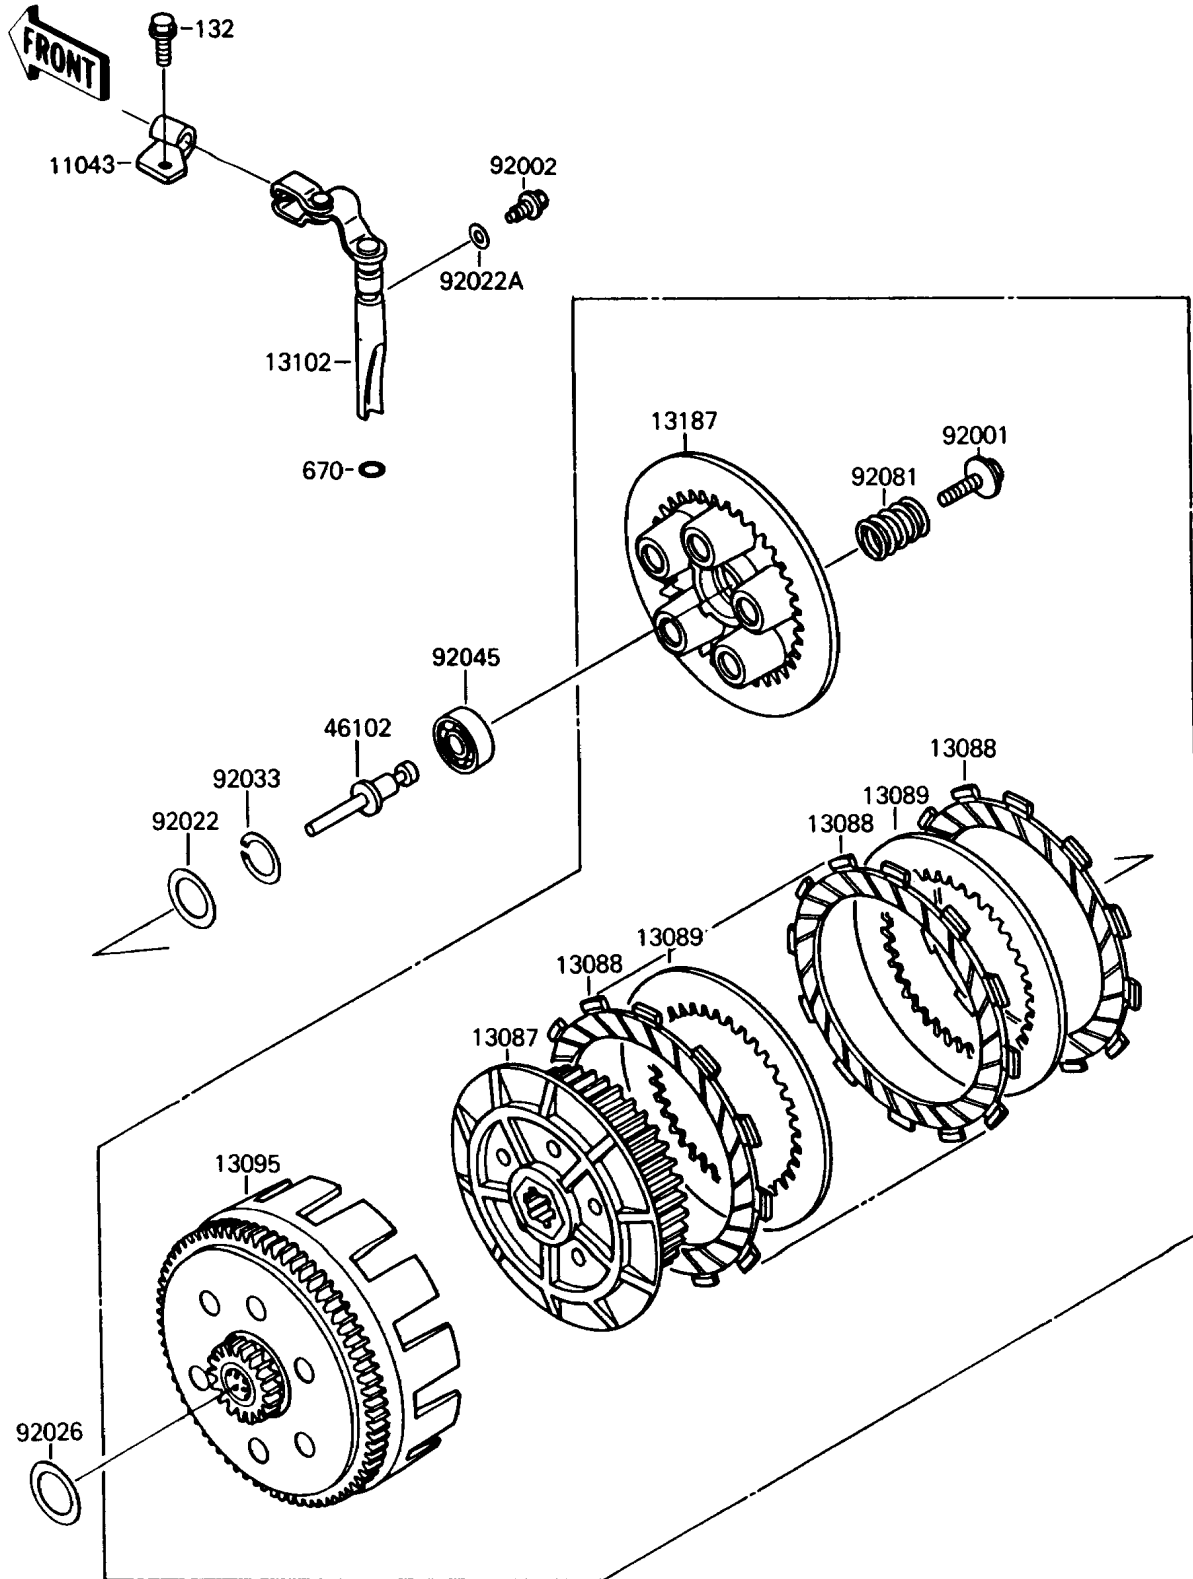

1991 Mojave 250 PARTS DIAGRAM

Clutch

E1350

1991 Mojave 250 PARTS LIST

Clutch

ITEM NAME	PART NUMBER	QUANTITY
BRACKET,CLUTCH CABLE (Ref # 11043)	11043-1931	1
HUB-CLUTCH (Ref # 13087)	13087-1001	1
PLATE-FRICTION (Ref # 13088)	13088-1057	1
PLATE-CLUTCH,T=1.6 (Ref # 13089)	13089-013	1
HOUSING-COMP-CLUTCH (Ref # 13095)	13095-1148	1
RELEASE-COMP-CLUTCH (Ref # 13102)	13102-1064	1
PLATE-CLUTCH OPERATING (Ref # 13187)	13187-1008	1
ROD,CLUTCH PUSH (Ref # 46102)	46102-1033	1
BOLT,CLUTCH SPRING,6X18 (Ref # 92001)	92001-1576	1
BOLT,CLUTCH RELEASE (Ref # 92002)	92002-1356	1
WASHER,20.5X30X1,STEEL (Ref # 92022)	92022-112	1
WASHER,6.2X11X1 (Ref # 92022A)	92022-304	1
SPACER,20.1X30X4 (Ref # 92026)	92026-1274	1
RING-SNAP,18MM (Ref # 92033)	92033-029	1
BEARING-BALL,6001C3ML01 (Ref # 92045)	92045-1235	1
SPRING,CLUTCH (Ref # 92081)	92081-083	1
BOLT-FLANGED-SMALL (Ref # 132)	132J0612	1
O RING,9MM (Ref # 670)	670B1509	1