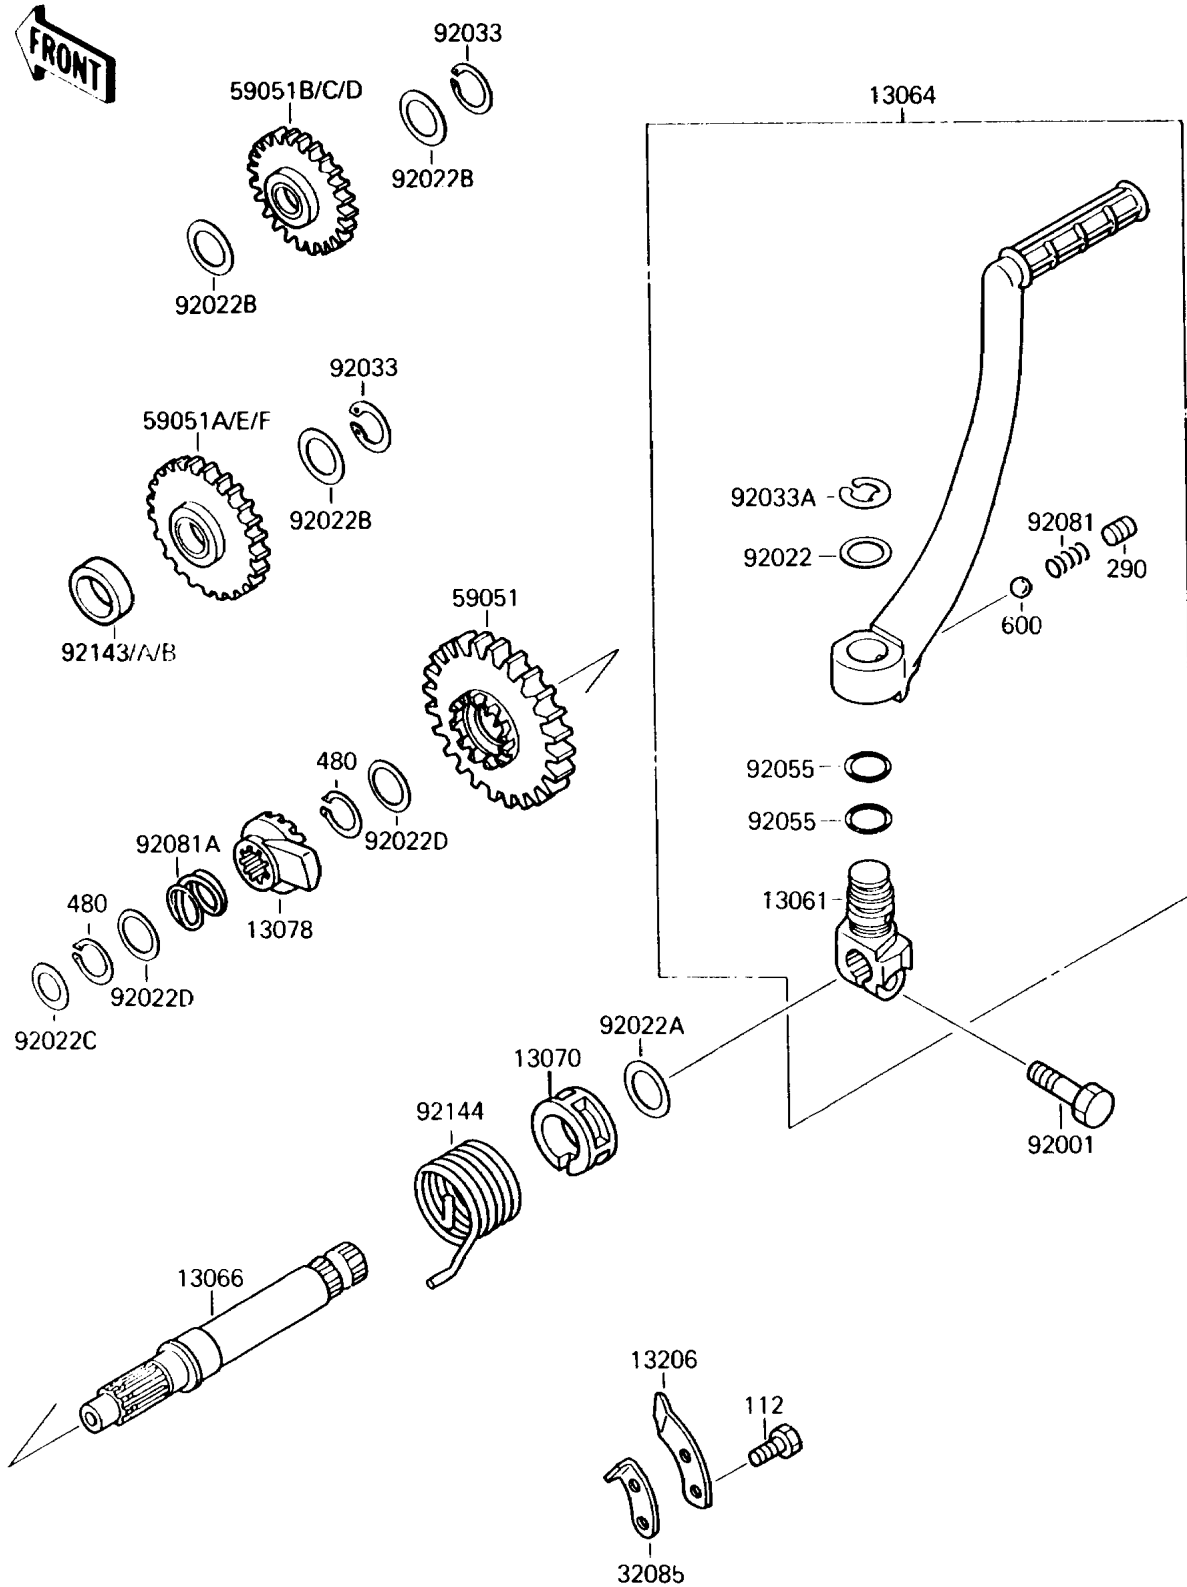

1991 Mojave 250 PARTS DIAGRAM

Kickstarter Mechanism

E1340

1991 Mojave 250 PARTS LIST

Kickstarter Mechanism

ITEM NAME	PART NUMBER	QUANTITY
BOSS,KICK PEDAL (Ref # 13061)	13061-1189	1
LEVER-ASSY-KICK (Ref # 13064)	13064-1127	1
SHAFT-KICK (Ref # 13066)	13066-1062	1
GUIDE,KICK SPRING (Ref # 13070)	13070-011	1
RATCHET (Ref # 13078)	13078-1053	1
GUIDE-KICK (Ref # 13206)	13206-1056	1
STOPPER (Ref # 32085)	32085-1237	1
GEAR-SPUR,KICKSTARTER,30T (Ref # 59051)	59051-1170	1
GEAR,REVERSE SHAFT,21T (Ref # 59051C)	59051-1220	1
GEAR,KICKSTARTER IDLE,25T (Ref # 59051E)	59051-1221	1
BOLT,8X28 (Ref # 92001)	92001-1042	1
WASHER,15.2X20X1 (Ref # 92022)	92022-1019	1
WASHER,18.5X23X1.2 (Ref # 92022A)	92022-118	1
WASHER,17.3X22X0.5 (Ref # 92022B)	92022-1799	1
WASHER,12.3X20X0.5 (Ref # 92022C)	92022-269	1
WASHER,16.8X22X0.5 (Ref # 92022D)	92022-315	1
RING-SNAP (Ref # 92033)	92033-032	1
RING-SNAP,10MM (Ref # 92033A)	92033-1166	1
RING-O,10X1.5 (Ref # 92055)	92055-061	1
SPRING,KICK PEDAL (Ref # 92081)	92081-020	1
SPRING,RATCHET (Ref # 92081A)	92081-122	1
COLLAR,17.1X24X9 (Ref # 92143A)	92143-1330	1
SPRING,KICKSTARTER (Ref # 92144)	92144-1001	1
BOLT-UPSET (Ref # 112)	112G0618	1
SCREW-SET-SOCKET,8X8 (Ref # 290)	290Q0808	1
CIRCLIP-TYPE-C,16MM (Ref # 480)	480J1600	1
BALL-STEEL,1/4" (Ref # 600)	600A0800	1