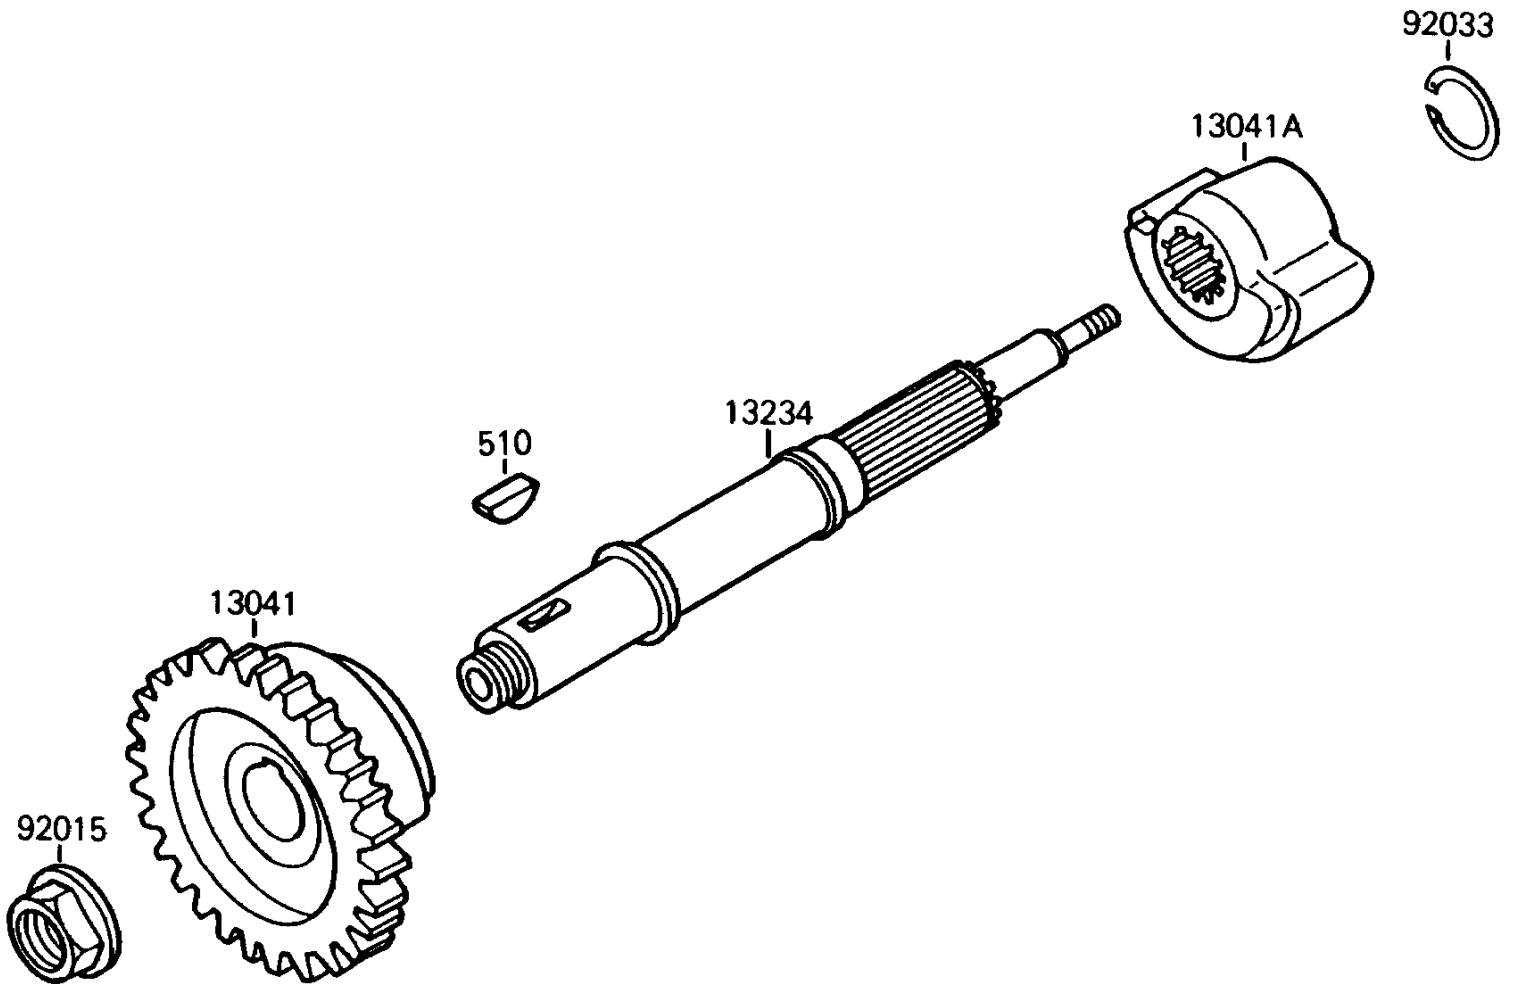

1993 Mojave 250 PARTS DIAGRAM

Balancer

E1323

1993 Mojave 250 PARTS LIST

Balancer

ITEM NAME	PART NUMBER	QUANTITY
BALANCER,LH (Ref # 13041)	13041-1073	1
BALANCER,RH (Ref # 13041A)	13041-1074	1
SHAFT-COMP (Ref # 13234)	13234-1066	1
NUT,16MM (Ref # 92015)	92015-1465	1
RING-SNAP,18MM (Ref # 92033)	92033-029	1
KEY-WOODRUFF (Ref # 510)	510A5100	1