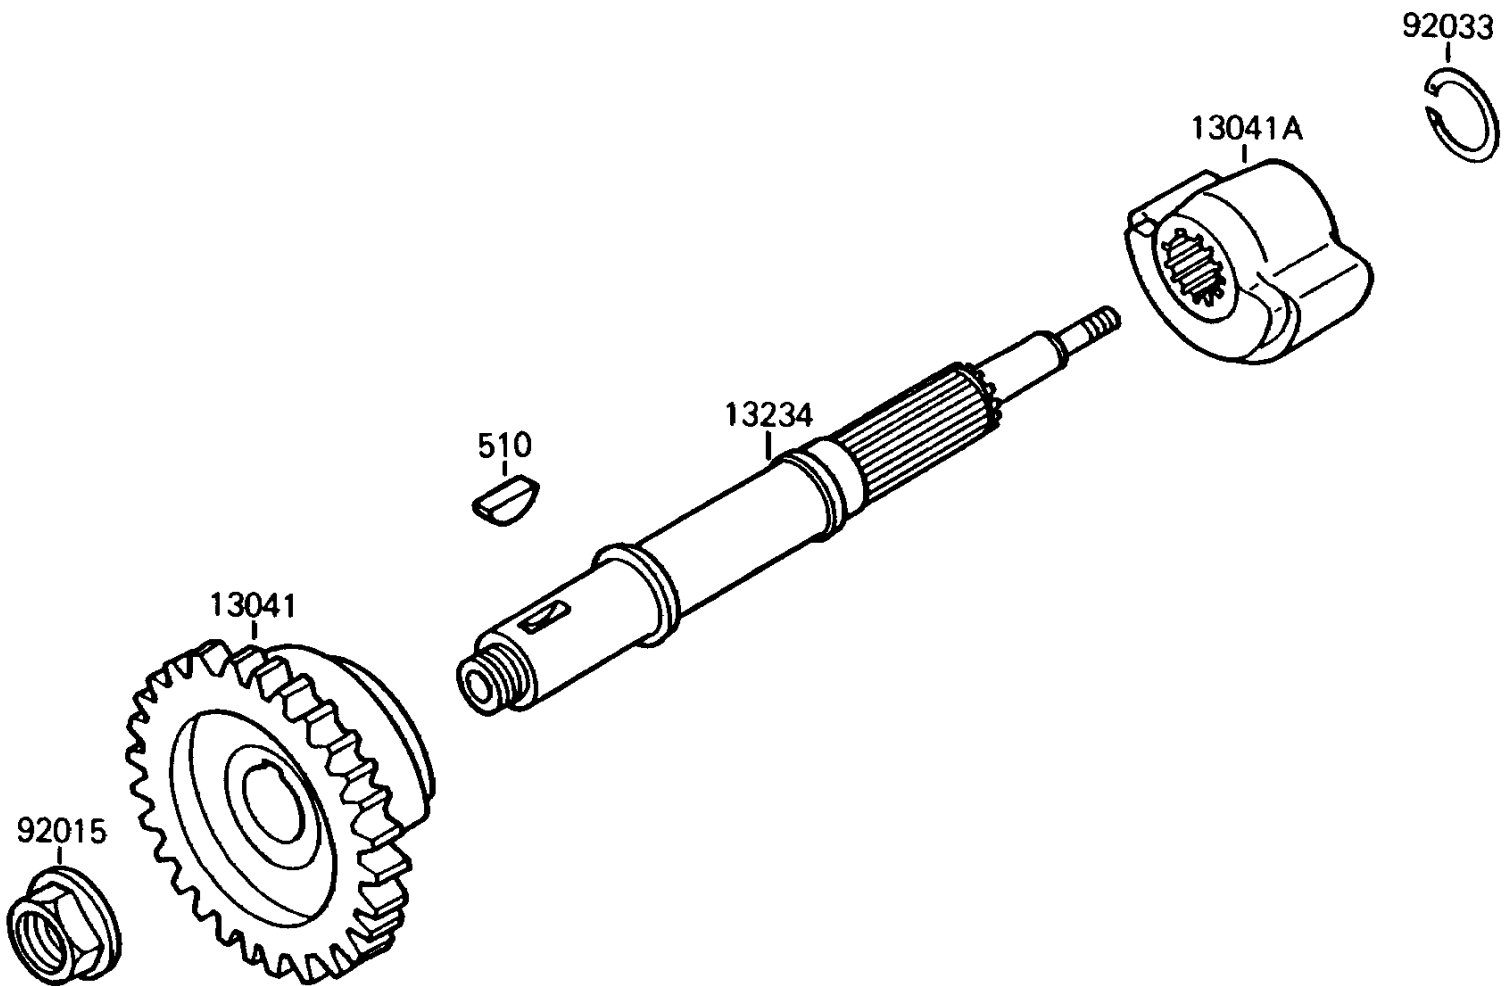

1991 Mojave 250 PARTS DIAGRAM

Balancer

E1323

1991 Mojave 250 PARTS LIST

Balancer

ITEM NAME	PART NUMBER	QUANTITY
BALANCER,LH (Ref # 13041)	13041-1073	1
BALANCER,RH (Ref # 13041A)	13041-1074	1
SHAFT-COMP (Ref # 13234)	13234-1066	1
NUT,16MM (Ref # 92015)	92015-1465	1
RING-SNAP,18MM (Ref # 92033)	92033-029	1
KEY-WOODRUFF (Ref # 510)	510A5100	1