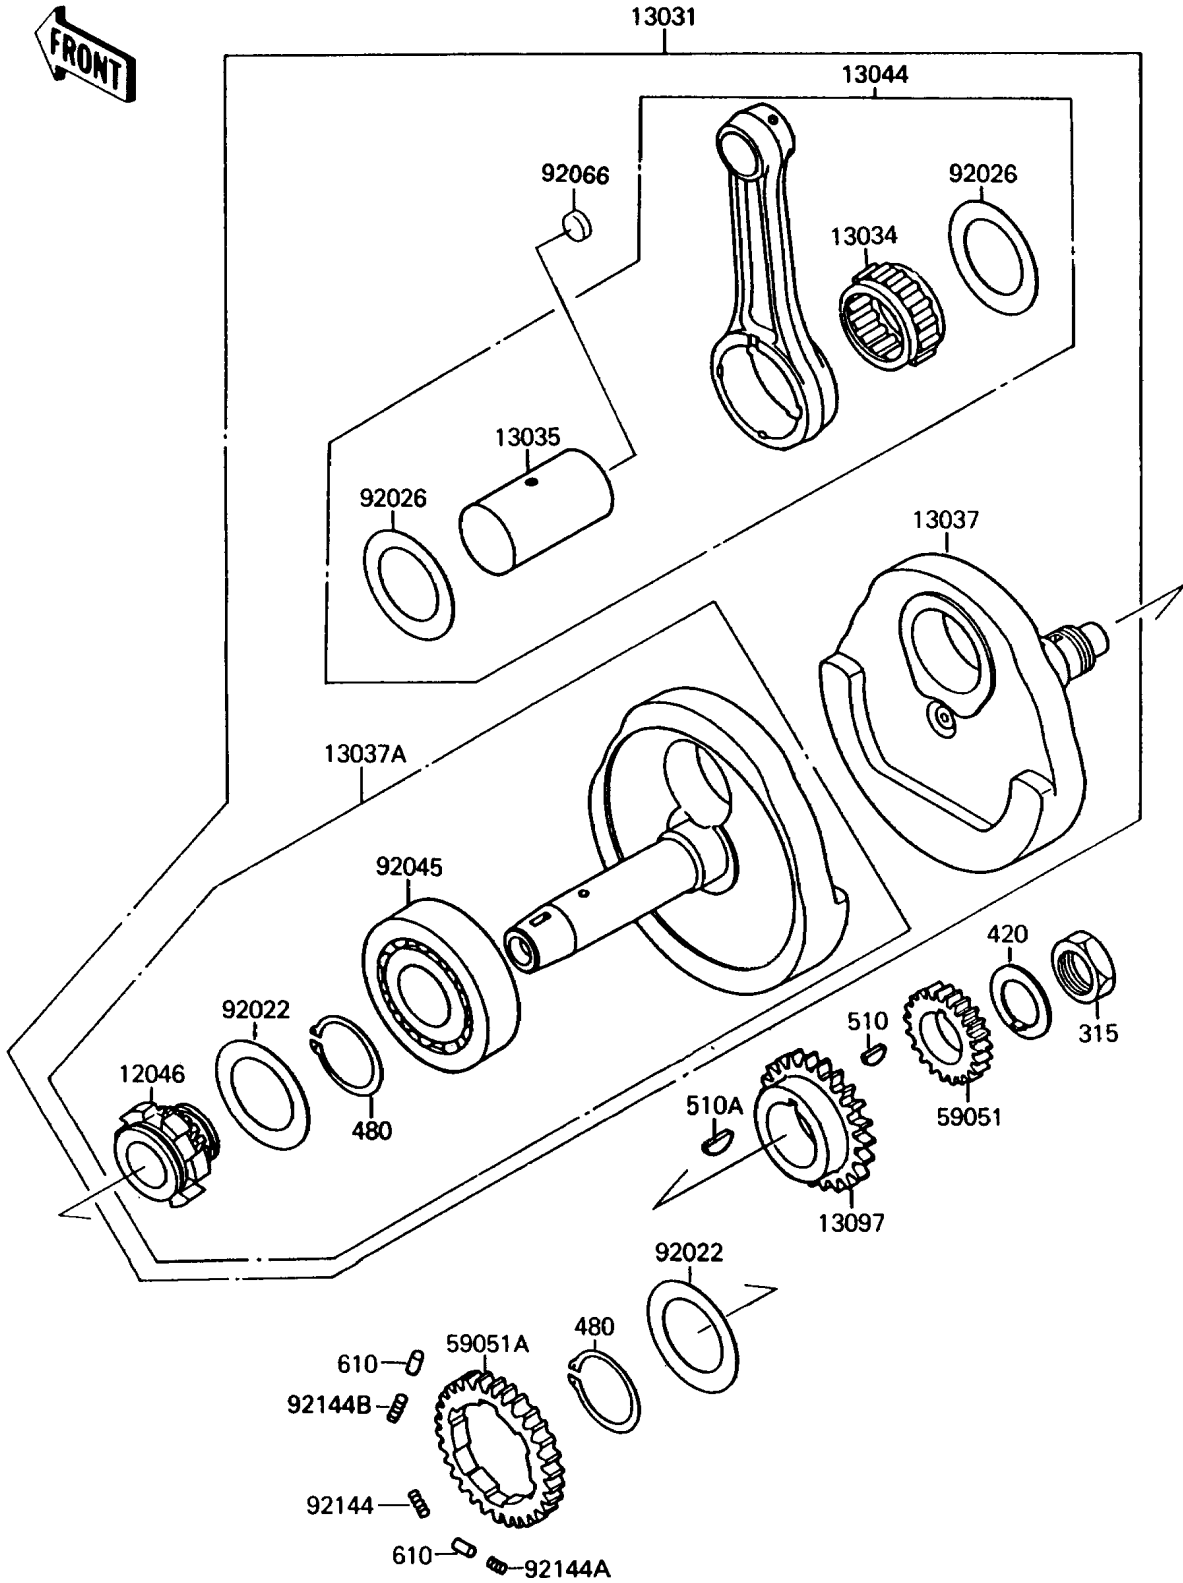

1991 Mojave 250 PARTS DIAGRAM

Crankshaft

E1321

1991 Mojave 250 PARTS LIST

Crankshaft

ITEM NAME	PART NUMBER	QUANTITY
SPROCKET,CAM,21T (Ref # 12046)	12046-1086	1
CRANKSHAFT-COMP (Ref # 13031)	13031-1280	1
BEARING-BIG END (Ref # 13034)	13034-1085	1
PIN-CRANK (Ref # 13035)	13035-1069	1
CRANKSHAFT,RH (Ref # 13037)	13037-1284	1
CRANKSHAFT,LH (Ref # 13037A)	13037-5070	1
SET-CONNECTING ROD (Ref # 13044)	13044-5075	1
GEAR-PRIMARY SPUR,20T (Ref # 13097)	13097-1170	1
GEAR-SPUR,OIL PUMP,18T (Ref # 59051)	59051-1122	1
GEAR-SPUR,BALANCER,39T (Ref # 59051A)	59051-1169	1
WASHER,40.5X60X1.6 (Ref # 92022)	92022-1798	1
SPACER,32.2X51.5X1.2 (Ref # 92026)	92026-1348	1
BEARING-BALL (Ref # 92045)	92045-1172	1
PLUG (Ref # 92066)	92066-1249	1
SPRING,BALANCER OUTSIDE (Ref # 92144)	92144-1091	1
SPRING,BALANCER,INSIDE (Ref # 92144A)	92144-1092	1
SPRING,BALANCER GEAR (Ref # 92144B)	92144-1248	1
NUT-HEX-FINE,16MM (Ref # 315)	315B1600	1
WASHER-CLAW,16MM (Ref # 420)	420B1611	1
CIRCLIP (Ref # 480)	480J4000	1
KEY-WOODRUFF (Ref # 510)	510A3100	1
KEY-WOODRUFF (Ref # 510A)	510A5100	1
ROLLER (Ref # 610)	610A0510	1