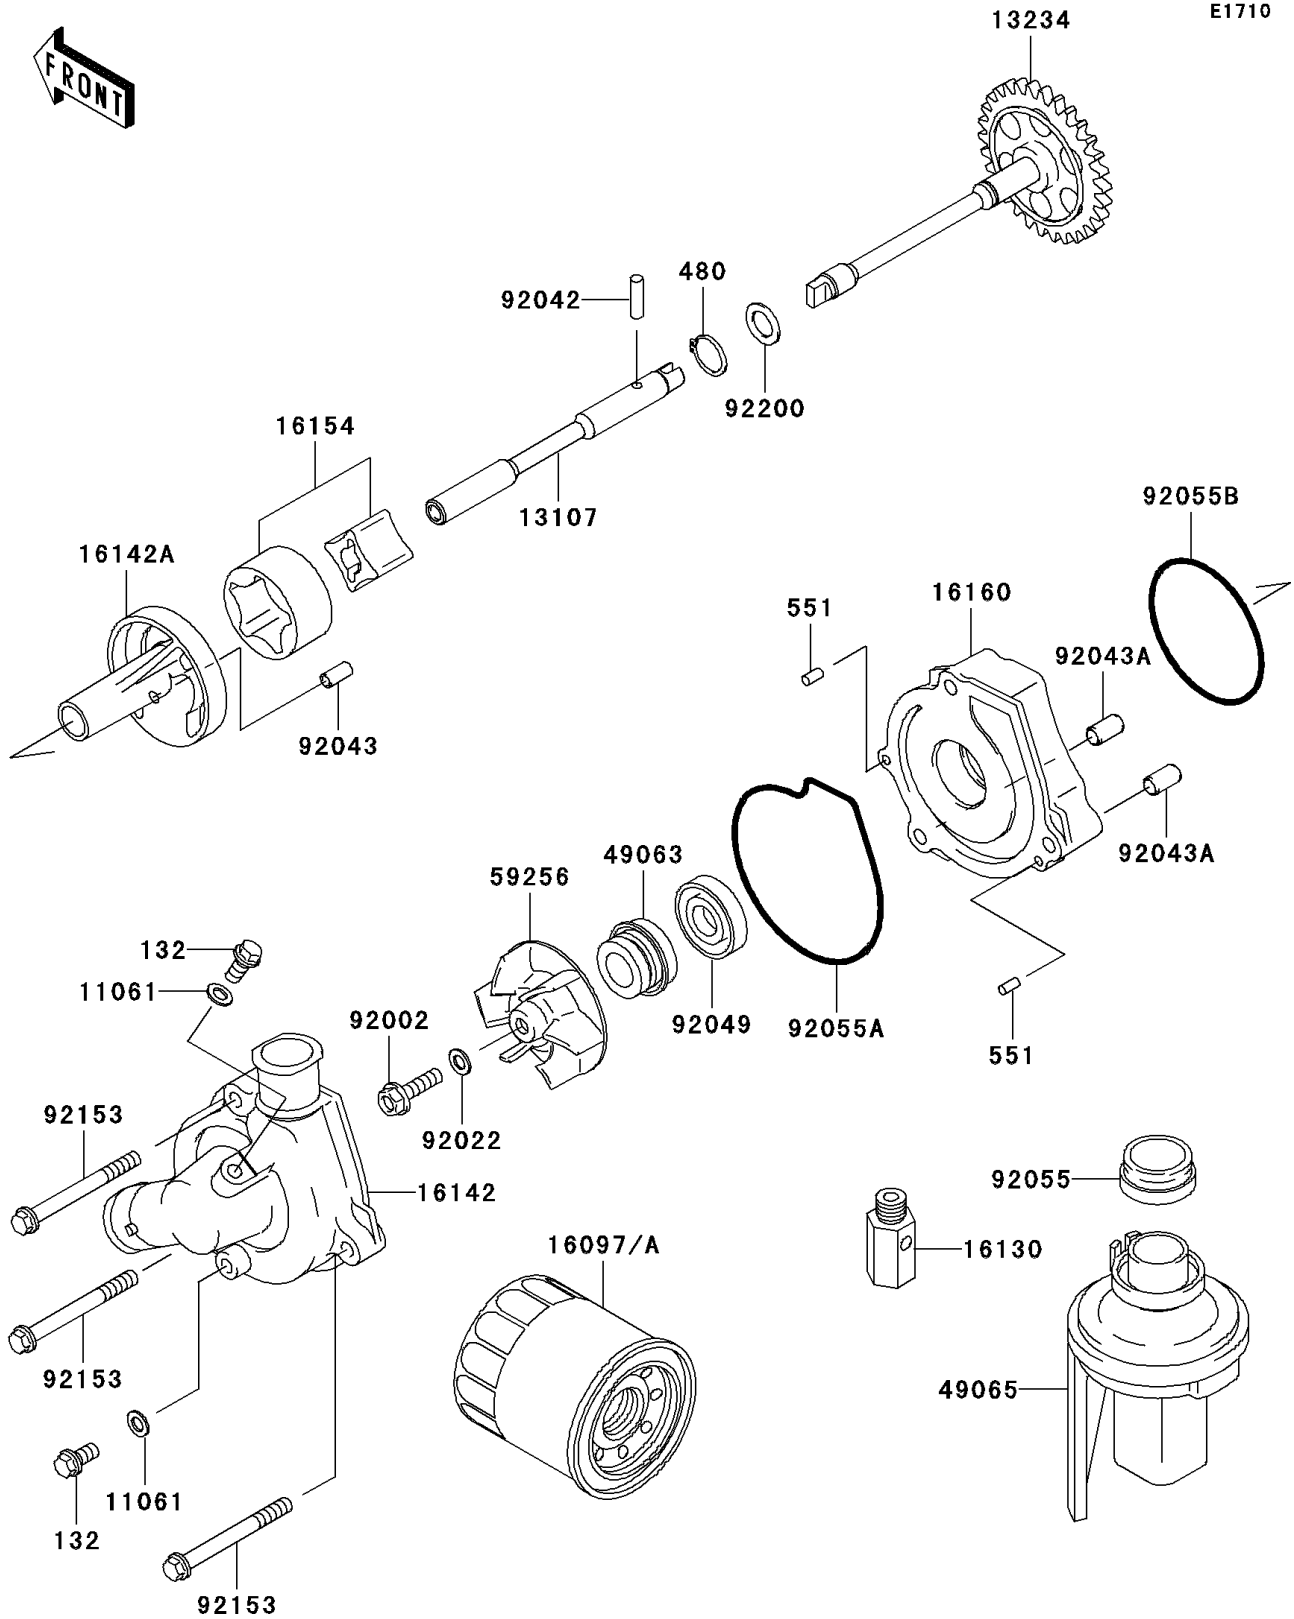

2006 ZZR600 PARTS DIAGRAM

Oil Pump/Oil Filter

2006 ZZR600 PARTS LIST

Oil Pump/Oil Filter

ITEM NAME	PART NUMBER	QUANTITY
BOLT-FLANGED-SMALL,6X12 (Ref # 132)	132Y0612	2
CIRCLIP-TYPE-C,11MM (Ref # 480)	480J1100	1
PIN-DOWEL,4X8 (Ref # 551)	551A0408	2
GASKET (Ref # 11061)	11061-0107	2
SHAFT (Ref # 13107)	13107-1430	1
SHAFT-COMP (Ref # 13234)	13234-0003	1
FILTER-ASSY-OIL (Ref # 16097)	16097-0002	1
VALVE-ASSY-RELIEF (Ref # 16130)	16130-1058	1
COVER-PUMP,WATER (Ref # 16142)	16142-1152	1
COVER-PUMP,OIL (Ref # 16142A)	16142-1161	1
ROTOR-PUMP,40.56X22 (Ref # 16154)	16154-1115	1
BODY,OIL PUMP (Ref # 16160)	16160-1325	1
SEAL-MECHANICAL,WATER (Ref # 49063)	49063-1055	1
FILTER-OIL (Ref # 49065)	49065-1073	1
IMPELLER (Ref # 59256)	59256-1074	1
BOLT,6X22 (Ref # 92002)	92002-1154	1
WASHER,6.1X12X1 (Ref # 92022)	92022-077	1
PIN,DOWEL,4X15.8 (Ref # 92042)	92042-014	1
PIN,4.2X6X12 (Ref # 92043)	92043-1262	1
PIN,6.2X8X14 (Ref # 92043A)	92043-1263	2
SEAL-OIL,SC 11 28.55 5 (Ref # 92049)	92049-1336	1
RING-O,OIL FILTER (Ref # 92055)	92055-1503	1
RING-O,WATER PUMP COVER (Ref # 92055A)	92055-1532	1
RING-O,59.6X2.4 (Ref # 92055B)	92055-3018	1
BOLT,6X60 (Ref # 92153)	92153-0780	3
WASHER (Ref # 92200)	92200-1009	1