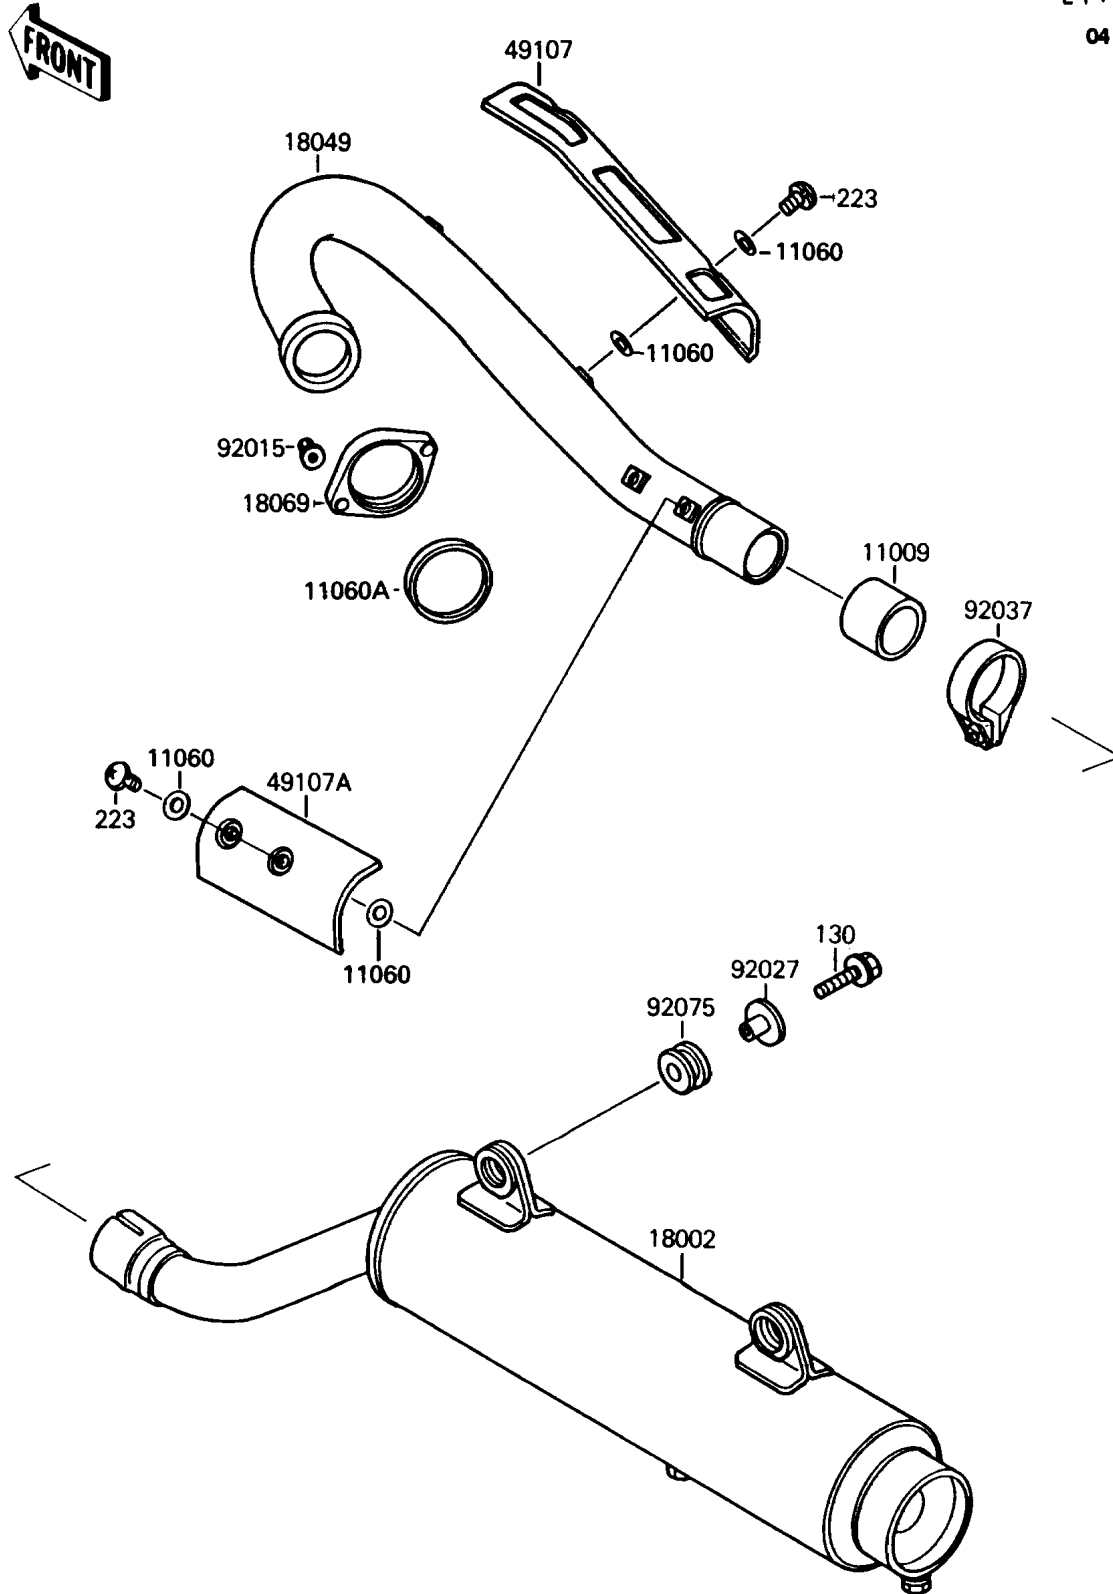

## 1991 Mojave 250 PARTS DIAGRAM

Muffler

E1140

04

## 1991 Mojave 250 PARTS LIST

Muffler

ITEM NAME	PART NUMBER	QUANTITY
GASKET,EXHAUST PIPE CONNECTING (Ref # 11009)	11009-1667	1
GASKET,6.2X11.5X1.5 (Ref # 11060)	11060-1109	1
GASKET,EXHAUST PIPE (Ref # 11060A)	11060-1126	1
BODY-COMP-MUFFLER (Ref # 18002)	18002-1678	1
PIPE-EXHAUST (Ref # 18049)	18049-1381	1
HOLDER-EXHAUST PIPE (Ref # 18069)	18069-1058	1
COVER-EXHAUST PIPE,FR (Ref # 49107)	49107-1071	1
COVER-EXHAUST PIPE,RR (Ref # 49107A)	49107-1072	1
NUT (Ref # 92015)	92015-1331	1
COLLAR (Ref # 92027)	92027-1873	1
CLAMP,42MM,BLACK (Ref # 92037)	92037-1350	1
DAMPER (Ref # 92075)	92075-013	1
BOLT-FLANGED,8X30 (Ref # 130)	130J0830	1
SCREW-PAN-WS-CROS (Ref # 223)	223C0610	1