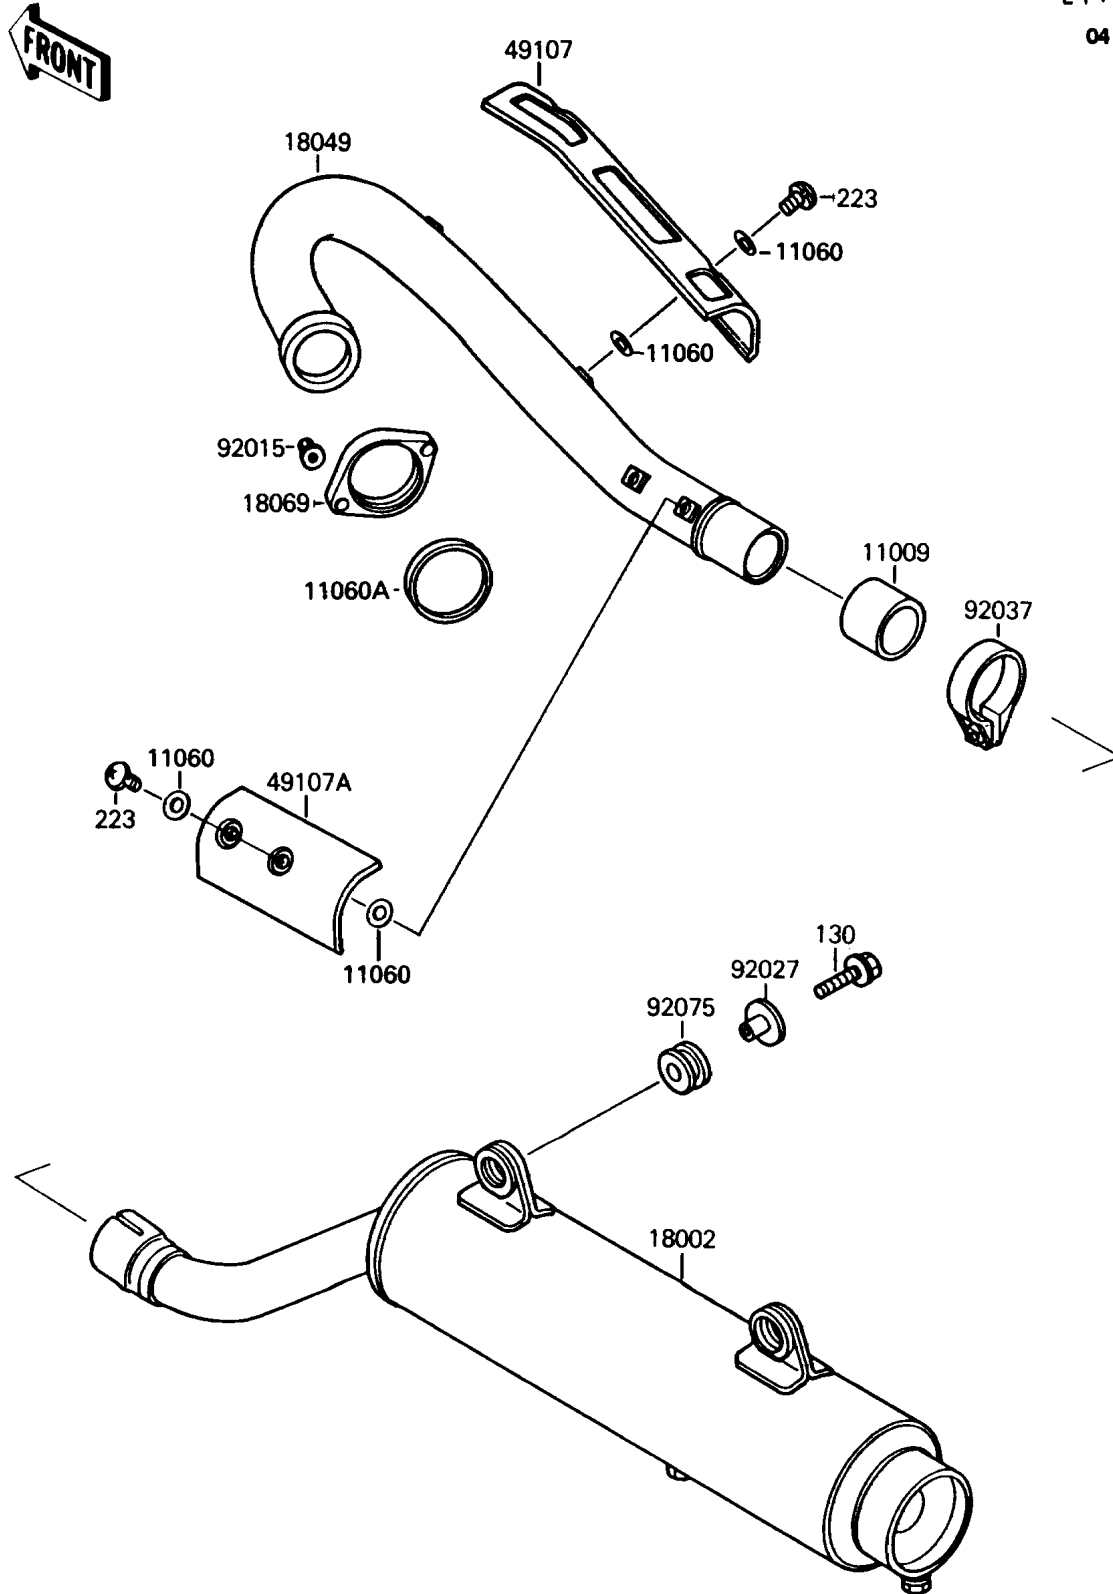

1989 Mojave 250 PARTS DIAGRAM

Muffler

E1140

04

1989 Mojave 250 PARTS LIST

Muffler

ITEM NAME	PART NUMBER	QUANTITY
GASKET,EXHAUST PIPE CONNECTING (Ref # 11009)	11009-1667	1
GASKET,6.2X11.5X1.5 (Ref # 11060)	11060-1109	8
GASKET,EXHAUST PIPE (Ref # 11060A)	11060-1126	1
BODY-COMP-MUFFLER (Ref # 18002)	18002-1678	1
PIPE-EXHAUST (Ref # 18049)	18049-1381	1
HOLDER-EXHAUST PIPE (Ref # 18069)	18069-1058	1
COVER-EXHAUST PIPE,FR (Ref # 49107)	49107-1071	1
COVER-EXHAUST PIPE,RR (Ref # 49107A)	49107-1072	1
NUT (Ref # 92015)	92015-1331	2
COLLAR (Ref # 92027)	92027-1873	2
CLAMP,42MM,BLACK (Ref # 92037)	92037-1350	1
DAMPER (Ref # 92075)	92075-013	2
BOLT-FLANGED,8X30 (Ref # 130)	130J0830	2
SCREW-PAN-WS-CROS (Ref # 223)	223C0610	4