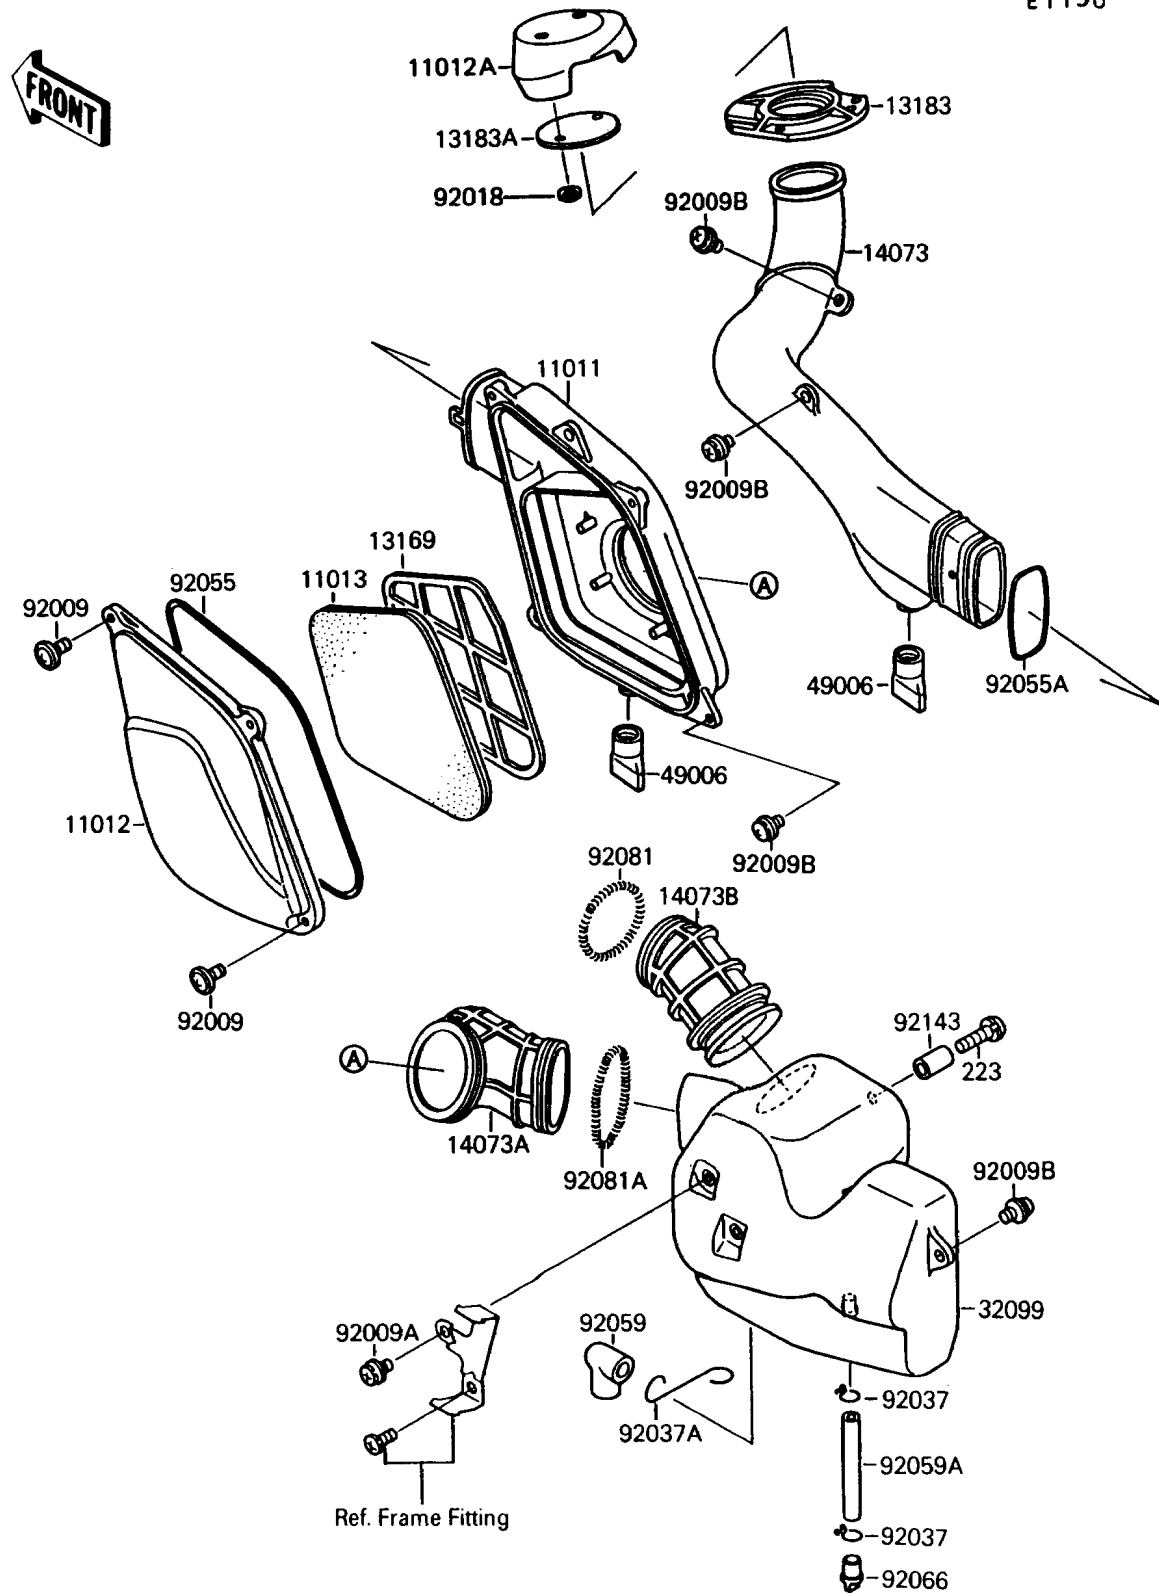

1991 Mojave 250 PARTS DIAGRAM

Air Filter

E1130

1991 Mojave 250 PARTS LIST

Air Filter

ITEM NAME	PART NUMBER	QUANTITY
CASE-AIR FILTER (Ref # 11011)	11011-1227	1
CAP,AIR FILTER (Ref # 11012)	11012-1524	1
CAP,SNORKL DUCT (Ref # 11012A)	11012-1537	1
ELEMENT-AIR FILTER (Ref # 11013)	11013-1145	1
PLATE,ELEMENT (Ref # 13169)	13169-1689	1
PLATE,SNORKL DUCT (Ref # 13183)	13183-1019	1
PLATE,SNORKL CAP (Ref # 13183A)	13183-1020	1
DUCT,SNORKL (Ref # 14073)	14073-1264	1
DUCT,CHAMBER-AIRFILTER (Ref # 14073A)	14073-1266	1
DUCT,CARBURETER-CHAMBER (Ref # 14073B)	14073-1267	1
CASE,AIR CHAMBER (Ref # 32099)	32099-1086	1
BOOT (Ref # 49006)	49006-1199	1
SCREW,6X18,BLACK (Ref # 92009)	92009-1181	1
SCREW,6X14 (Ref # 92009A)	92009-1275	1
SCREW,6X16 (Ref # 92009B)	92009-1276	1
NUT,PUSH,3MM (Ref # 92018)	92018-005	1
CLAMP,TUBE (Ref # 92037)	92037-147	1
CLAMP (Ref # 92037A)	92037-1821	1
RING-O,AIR FILTER CASE (Ref # 92055)	92055-1344	1
RING-O,57.3X3 (Ref # 92055A)	92055-1345	1
TUBE,BREATHER (Ref # 92059)	92059-1693	1
TUBE,7X10X100 (Ref # 92059A)	92059-1736	1
PLUG,DRAIN (Ref # 92066)	92066-1211	1
SPRING,COIL (Ref # 92081)	92081-1177	1
SPRING,DUCT (Ref # 92081A)	92081-1638	1
COLLAR (Ref # 92143)	92143-1046	1
SCREW-PAN-WS-CROS (Ref # 223)	223C0635	1