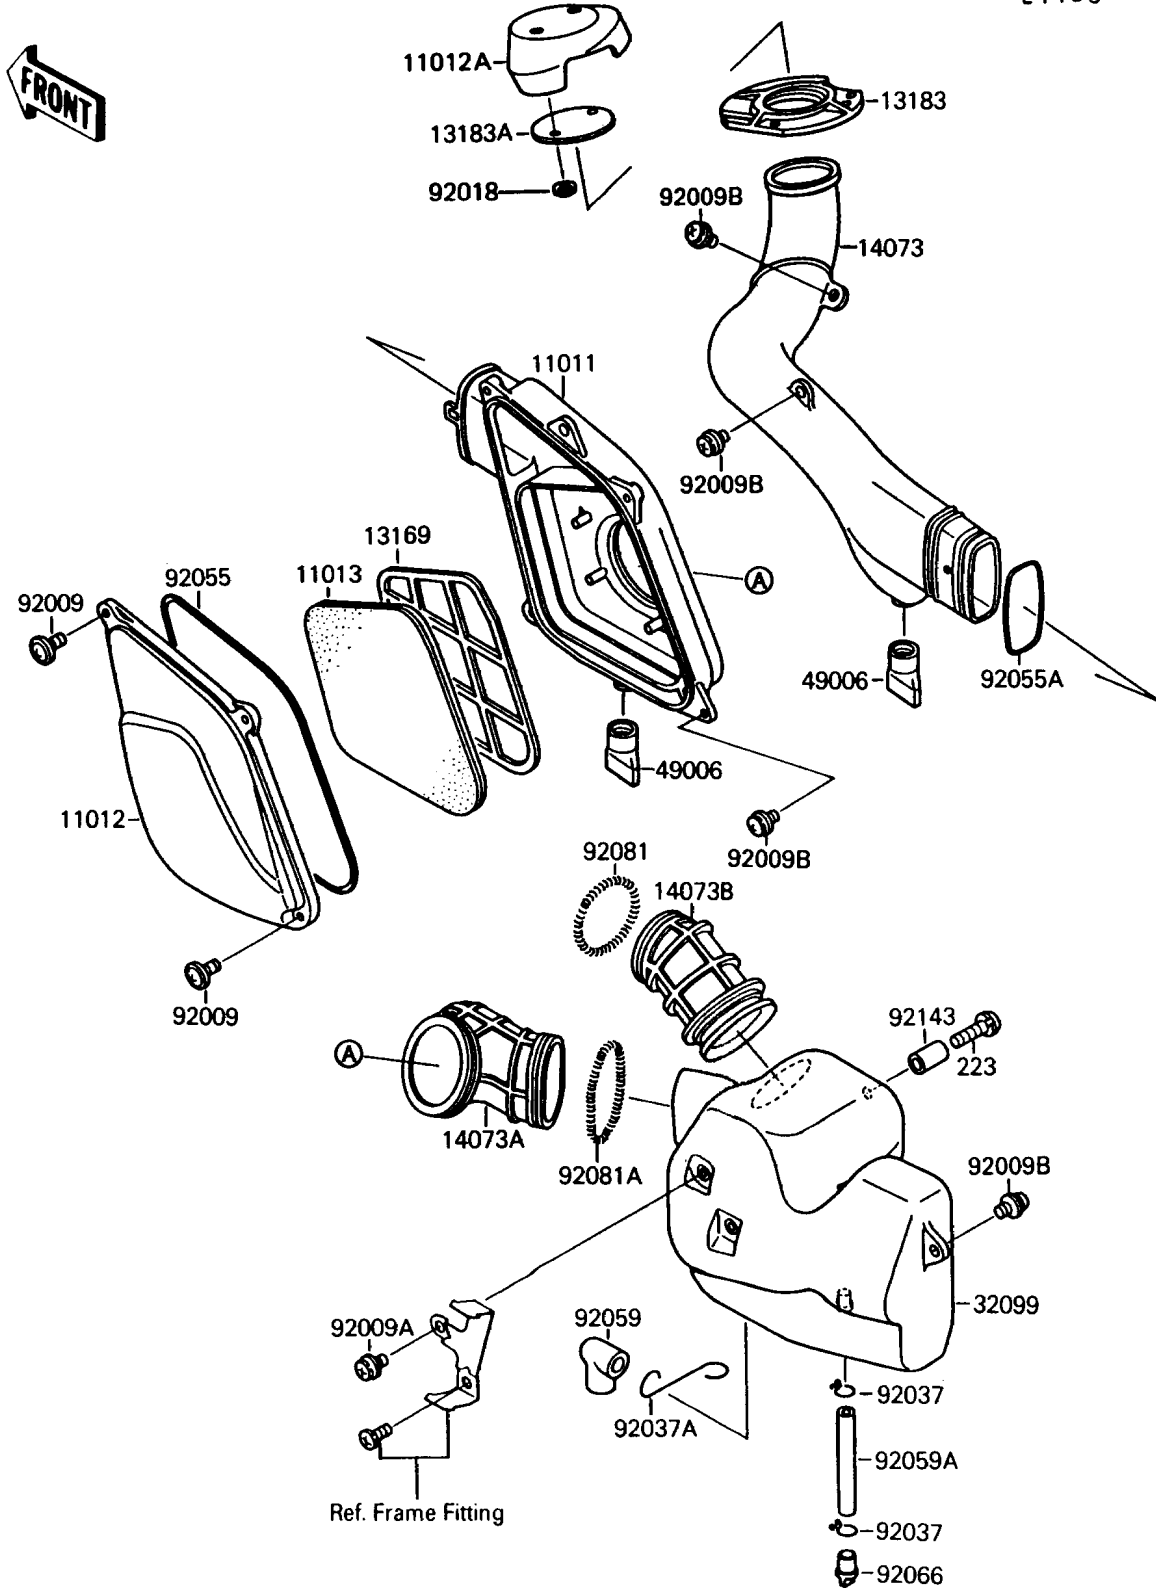

1989 Mojave 250 PARTS DIAGRAM

Air Filter

E1130

1989 Mojave 250 PARTS LIST

Air Filter

ITEM NAME	PART NUMBER	QUANTITY
CASE-AIR FILTER (Ref # 11011)	11011-1227	1
CAP,AIR FILTER (Ref # 11012)	11012-1524	1
CAP,SNORKL DUCT (Ref # 11012A)	11012-1537	1
ELEMENT-AIR FILTER (Ref # 11013)	11013-1145	1
PLATE,ELEMENT (Ref # 13169)	13169-1689	1
PLATE,SNORKL DUCT (Ref # 13183)	13183-1019	1
PLATE,SNORKL CAP (Ref # 13183A)	13183-1020	1
DUCT,SNORKL (Ref # 14073)	14073-1264	1
DUCT,CHAMBER-AIRFILTER (Ref # 14073A)	14073-1266	1
DUCT,CARBURETER-CHAMBER (Ref # 14073B)	14073-1267	1
CASE,AIR CHAMBER (Ref # 32099)	32099-1086	1
BOOT (Ref # 49006)	49006-1199	2
SCREW,6X18,BLACK (Ref # 92009)	92009-1181	4
SCREW,6X14 (Ref # 92009A)	92009-1275	1
SCREW,6X16 (Ref # 92009B)	92009-1276	5
NUT,PUSH,3MM (Ref # 92018)	92018-005	2
CLAMP,TUBE (Ref # 92037)	92037-147	2
CLAMP (Ref # 92037A)	92037-1821	1
RING-O,AIR FILTER CASE (Ref # 92055)	92055-1344	1
RING-O,57.3X3 (Ref # 92055A)	92055-1345	1
TUBE,BREATHER (Ref # 92059)	92059-1693	1
TUBE,7X10X100 (Ref # 92059A)	92059-1736	1
PLUG,DRAIN (Ref # 92066)	92066-1211	1
SPRING,COIL (Ref # 92081)	92081-1177	1
SPRING,DUCT (Ref # 92081A)	92081-1638	1
COLLAR (Ref # 92143)	92143-1046	1
SCREW-PAN-WS-CROS (Ref # 223)	223C0635	1