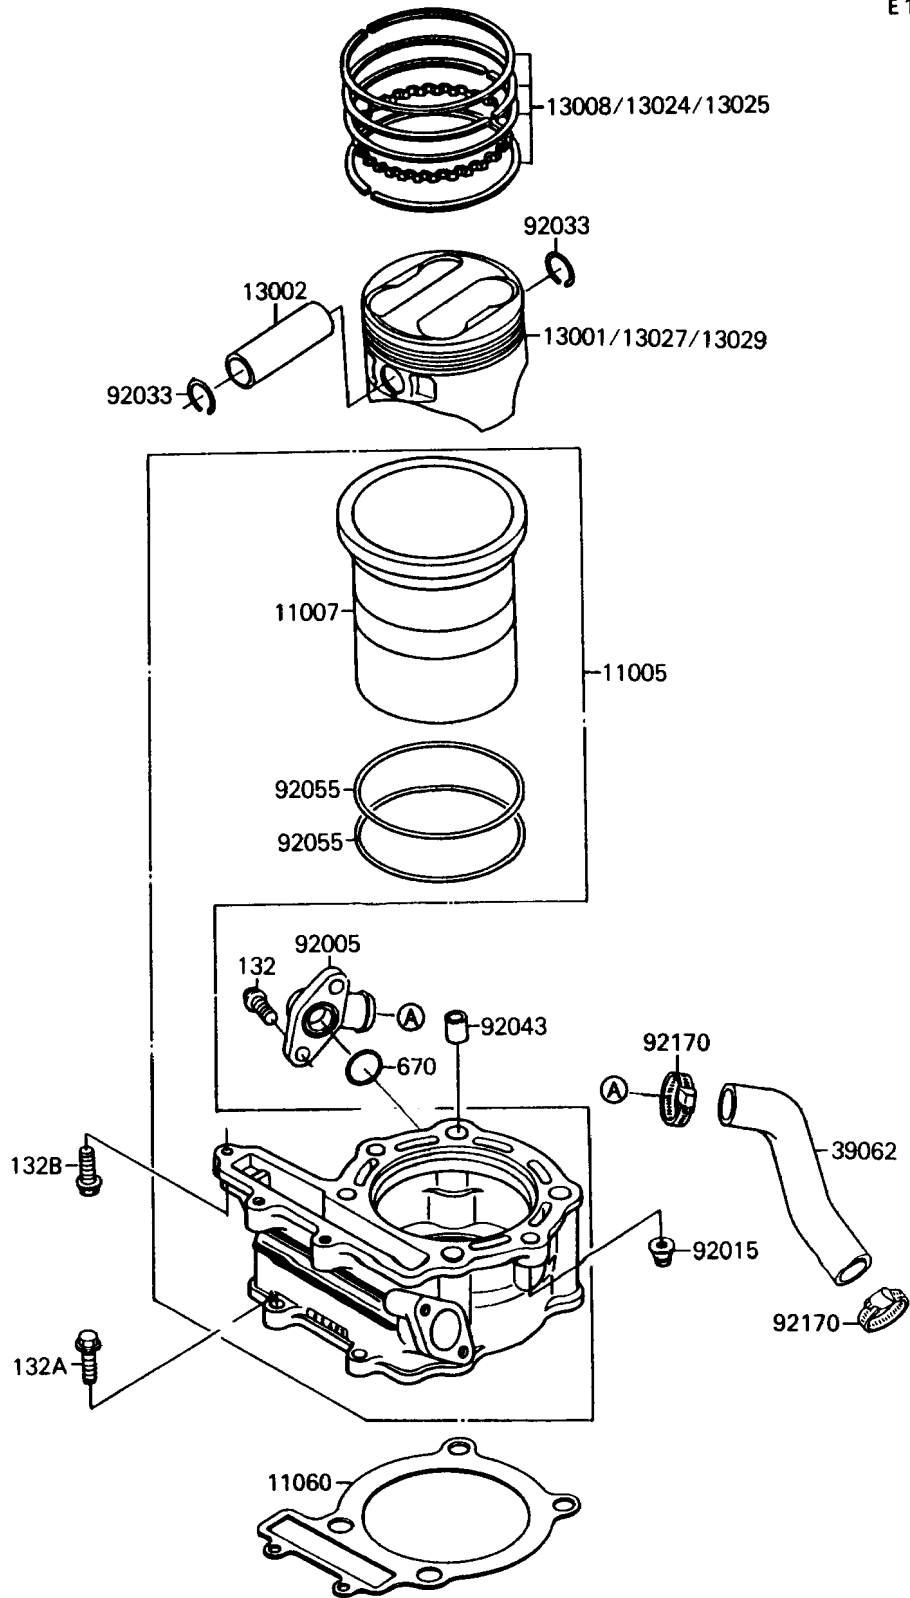

## 1991 Mojave 250 PARTS DIAGRAM

Cylinder/Piston

E1120

04

## 1991 Mojave 250 PARTS LIST

Cylinder/Piston

ITEM NAME	PART NUMBER	QUANTITY
CYLINDER-ENGINE (Ref # 11005)	11005-1387	1
LINER-CYLINDER (Ref # 11007)	11007-1070	1
GASKET,CYLINDER BASE (Ref # 11060)	11060-1125	1
PISTON-ENGINE,STD (Ref # 13001)	13001-1280	1
PIN-PISTON,12X18X57.2 (Ref # 13002)	13002-1023	1
RING-SET-PISTON,STD (Ref # 13008)	13008-1066	1
RING-SET-PISTON LL,O/S 1.00 (Ref # 13024)	13024-1068	1
RING-SET-PISTON L,O/S 0.50 (Ref # 13025)	13025-1065	1
PISTON-ENGINE LL,O/S 1.00 (Ref # 13027)	13027-1152	1
PISTON-ENGINE L,O/S 0.50 (Ref # 13029)	13029-1175	1
HOSE-COOLING,PUMP-CYLINDER (Ref # 39062)	39062-1193	1
FITTING (Ref # 92005)	92005-1122	1
NUT,CAP,8MM,BLACK (Ref # 92015)	92015-1174	1
RING-SNAP (Ref # 92033)	92033-1182	1
PIN,10.1X12X14 (Ref # 92043)	92043-4009	1
RING-O (Ref # 92055)	92055-1247	1
CLAMP,COOLING HOSE (Ref # 92170)	92170-1033	1
BOLT-FLANGED-SMALL (Ref # 132)	132J0612	1
BOLT-FLANGED-SMALL (Ref # 132A)	132J0620	1
BOLT-FLANGED-SMALL (Ref # 132B)	132J0625	1
O RING,18MM (Ref # 670)	670B2018	1