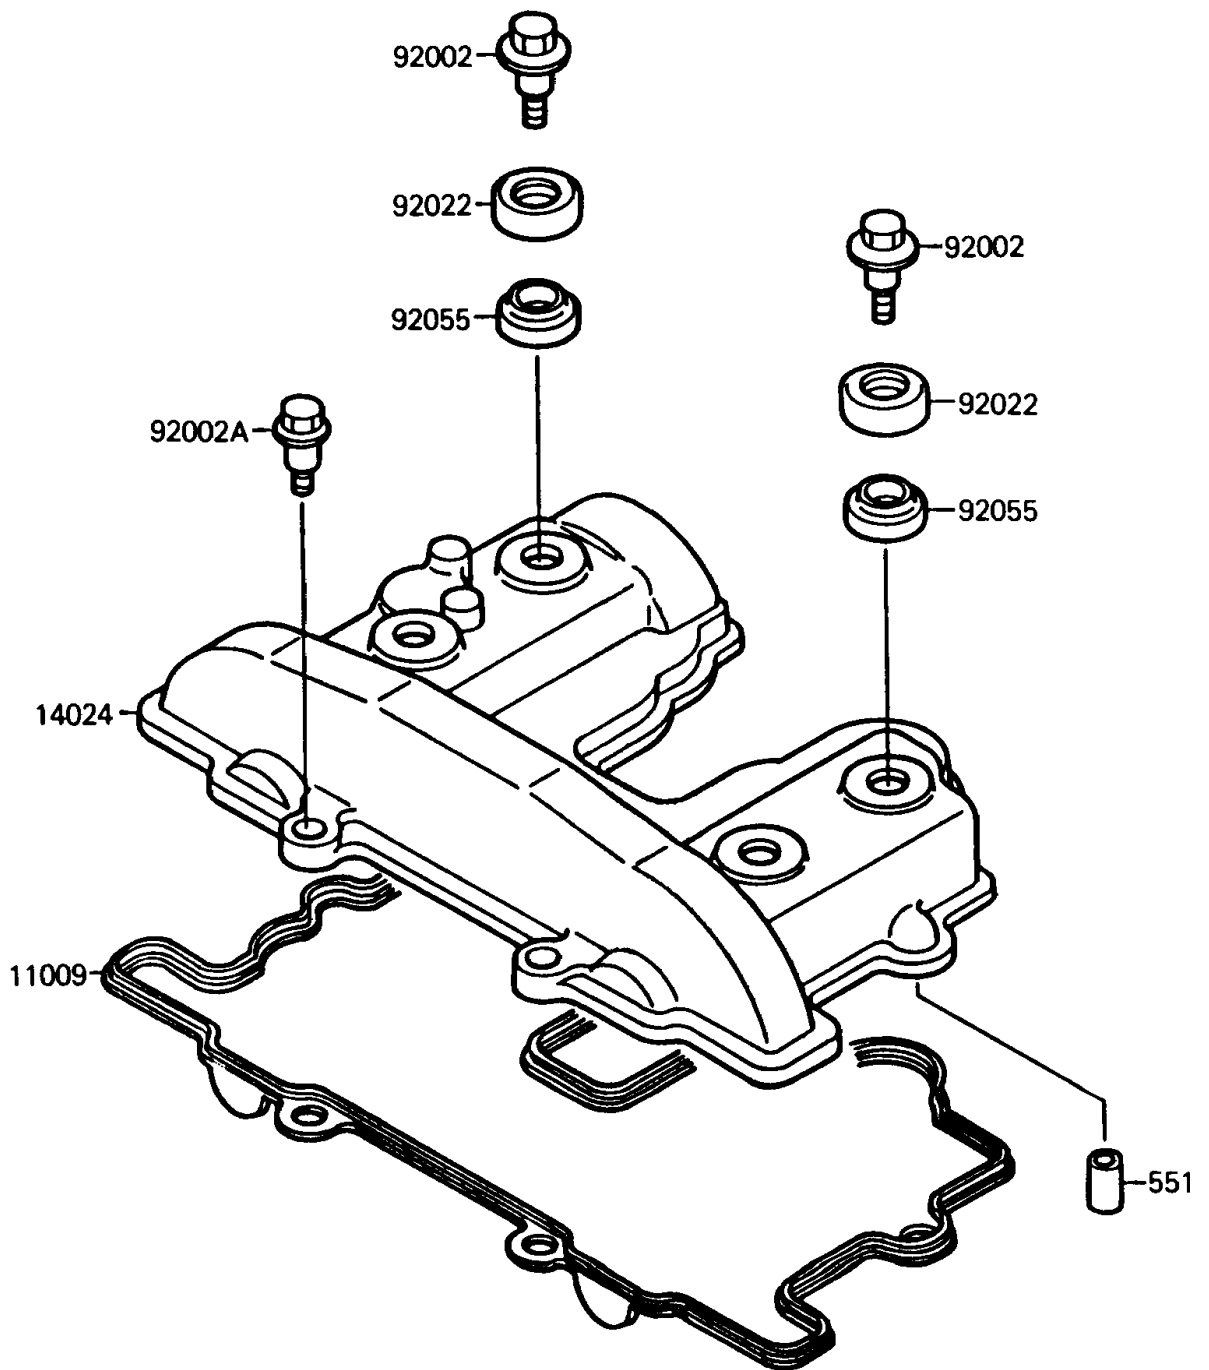

## 1991 Mojave 250 PARTS DIAGRAM

Cylinder Head Cover

E1112

## 1991 Mojave 250 PARTS LIST

### Cylinder Head Cover

ITEM NAME	PART NUMBER	QUANTITY
GASKET,HEAD COVER (Ref # 11009)	11009-1607	1
COVER,CYLINDER HEAD (Ref # 14024)	14024-1218	1
BOLT,L=20.5 (Ref # 92002)	92002-1327	1
BOLT,L=21 (Ref # 92002A)	92002-1382	1
WASHER,HEAD COVER BOLT (Ref # 92022)	92022-1487	1
RING-O,HEAD COVER BOLT (Ref # 92055)	92055-1225	1
PIN-DOWEL (Ref # 551)	551A1016	1