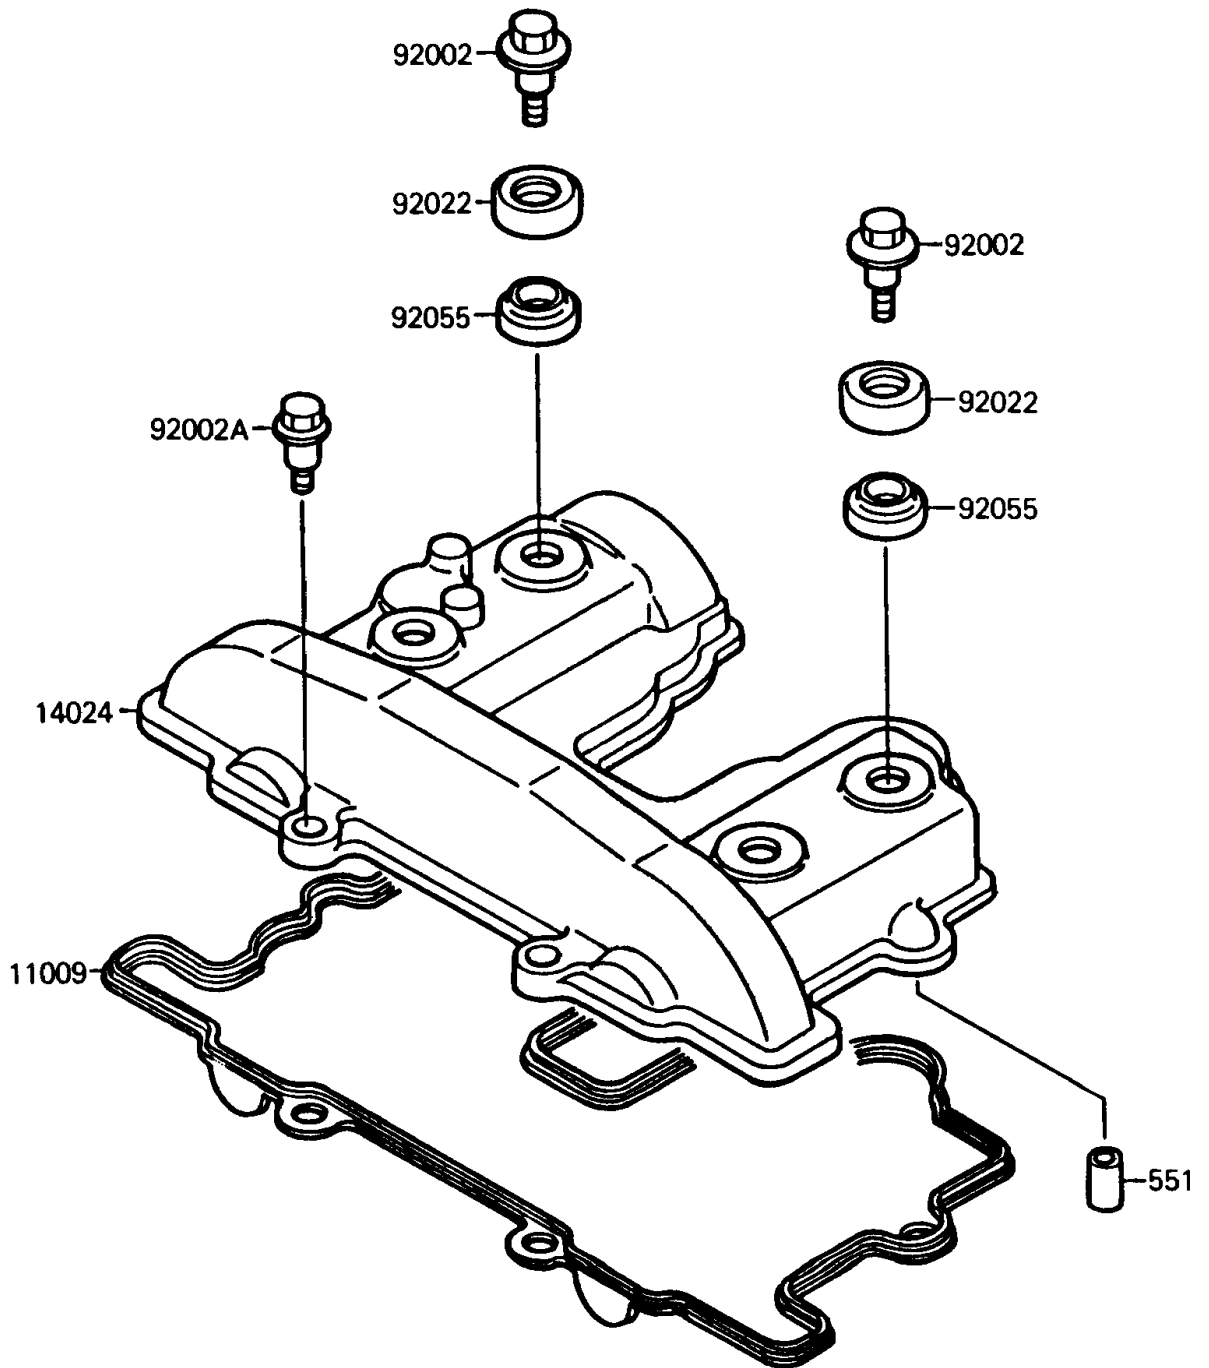

1989 Mojave 250 PARTS DIAGRAM

Cylinder Head Cover

E1112

1989 Mojave 250 PARTS LIST

Cylinder Head Cover

ITEM NAME	PART NUMBER	QUANTITY
GASKET,HEAD COVER (Ref # 11009)	11009-1607	1
COVER,CYLINDER HEAD (Ref # 14024)	14024-1218	1
BOLT,L=20.5 (Ref # 92002)	92002-1327	4
BOLT,L=21 (Ref # 92002A)	92002-1382	2
WASHER,HEAD COVER BOLT (Ref # 92022)	92022-1487	4
RING-O,HEAD COVER BOLT (Ref # 92055)	92055-1225	4
PIN-DOWEL (Ref # 551)	551A1016	2