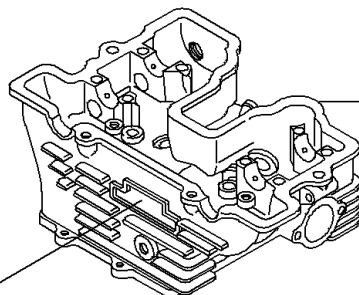

## 2003 Mojave 250 PARTS DIAGRAM

Decals(KSF250-A17)

F2861B

56052

Ref. Front Fender (s)

56066A

Ref. Front Fender (s)

56066C

56066

Ref. Front Fender (s)

56066B

Ref. Cylinder Head

56018

## 2003 Mojave 250 PARTS LIST

Decals(KSF250-A17)

ITEM NAME	PART NUMBER	QUANTITY
MARK,CYLINDER HEAD (Ref # 56018)	56018-1483	1
MARK,FR FENDER,KAWASAKI (Ref # 56052)	56052-1504	1
PATTERN,FR FENDER,UPP,LH (Ref # 56066)	56066-1054	1
PATTERN,FR FENDER,UPP,RH (Ref # 56066A)	56066-1055	1
PATTERN,FR FENDER,LWR,LH (Ref # 56066B)	56066-1056	1
PATTERN,FR FENDER,LWR,RH (Ref # 56066C)	56066-1057	1