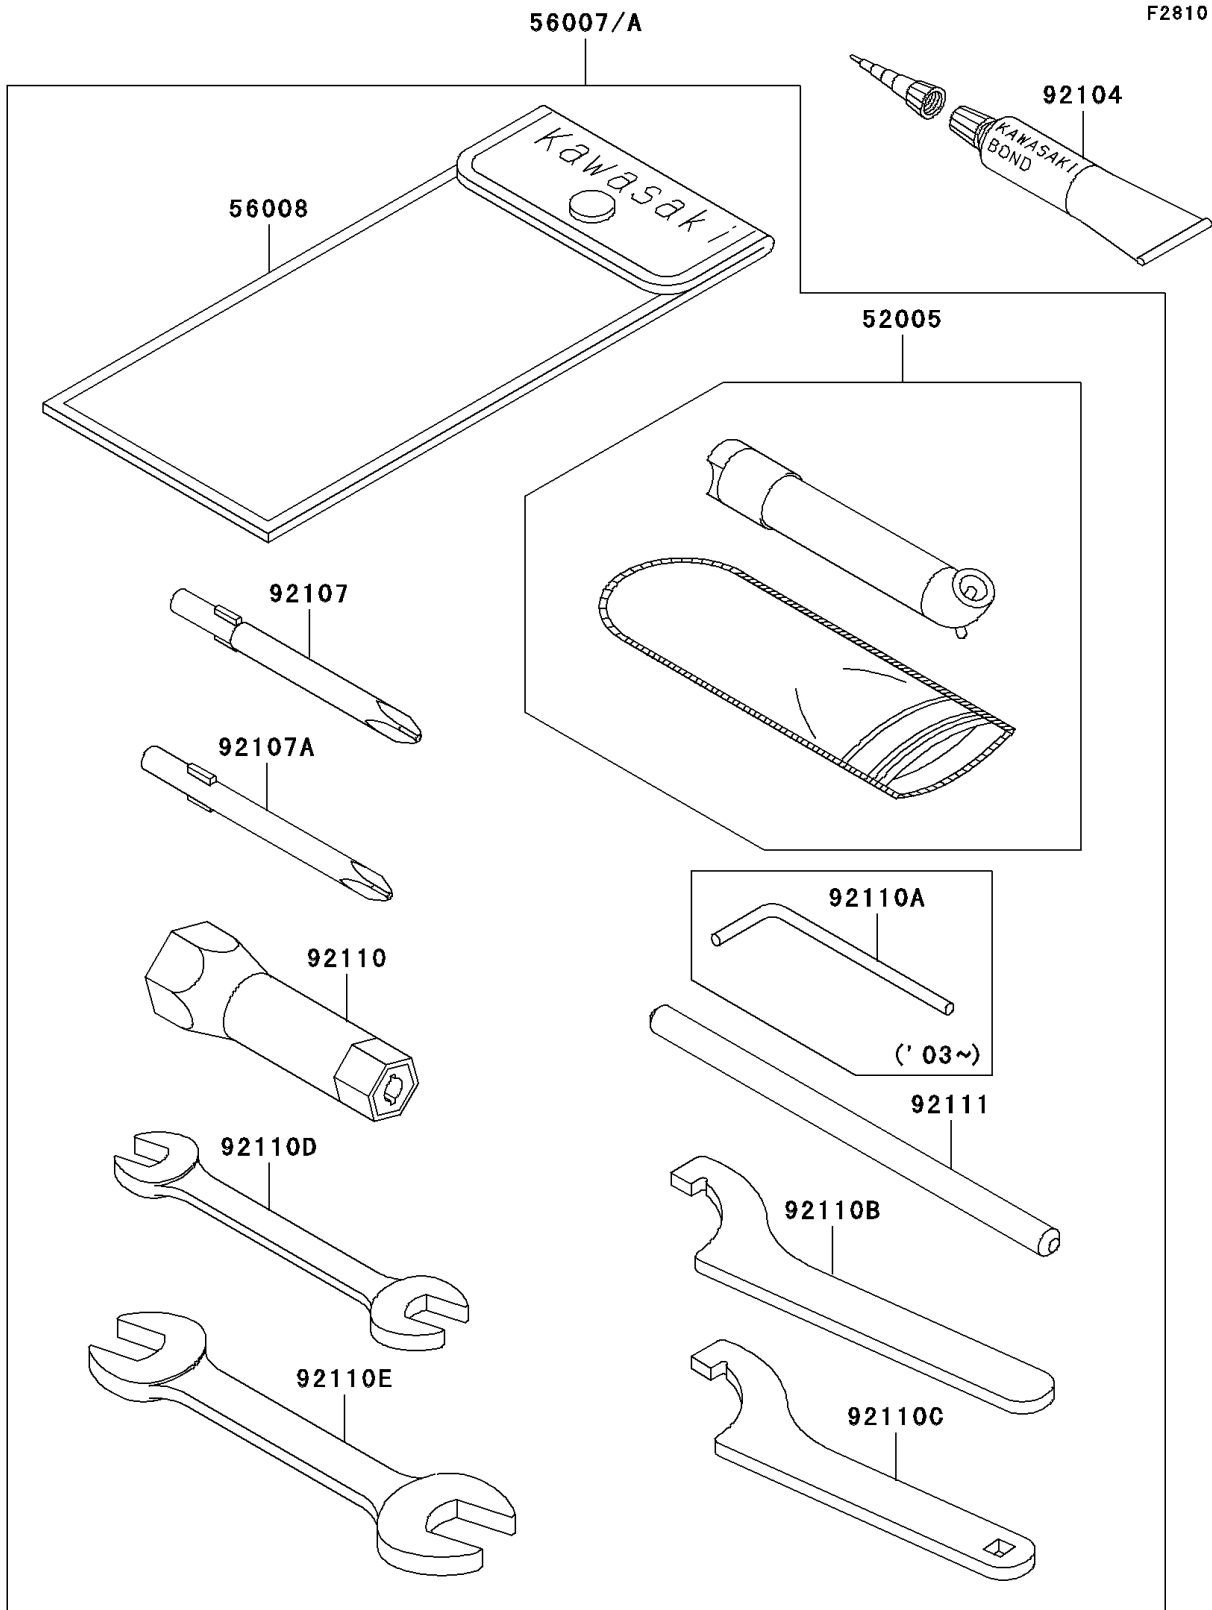

2003 Mojave 250 PARTS DIAGRAM

Owner's Tools

2003 Mojave 250 PARTS LIST

Owner's Tools

ITEM NAME	PART NUMBER	QUANTITY
GAUGE,AIR (Ref # 52005)	52005-1082	1
TOOL-KIT (Ref # 56007A)	56007-1495	1
BAG,TOOL (Ref # 56008)	56008-1007	1
GASKET-LIQUID,TUBE,100G,SILVER (Ref # 92104)	92104-002	1
TOOL-DRIVER,#3PHILLIPS (Ref # 92107)	92107-005	1
TOOL-DRIVER,#2PHILLIPS (Ref # 92107A)	92107-1053	1
TOOL-WRENCH,BOX,18MM (Ref # 92110)	92110-1111	1
TOOL-WRENCH,ALLEN,3MM (Ref # 92110A)	92110-1140	1
TOOL-WRENCH,HOOK (Ref # 92110B)	92110-1143	1
TOOL-WRENCH,HOOK (Ref # 92110C)	92110-1144	1
TOOL-WRENCH,OPEN END,10X12 (Ref # 92110D)	92110-1152	1
TOOL-WRENCH,OPEN END,14X17 (Ref # 92110E)	92110-1153	1
TOOL-BAR,8X150 (Ref # 92111)	92111-1053	1