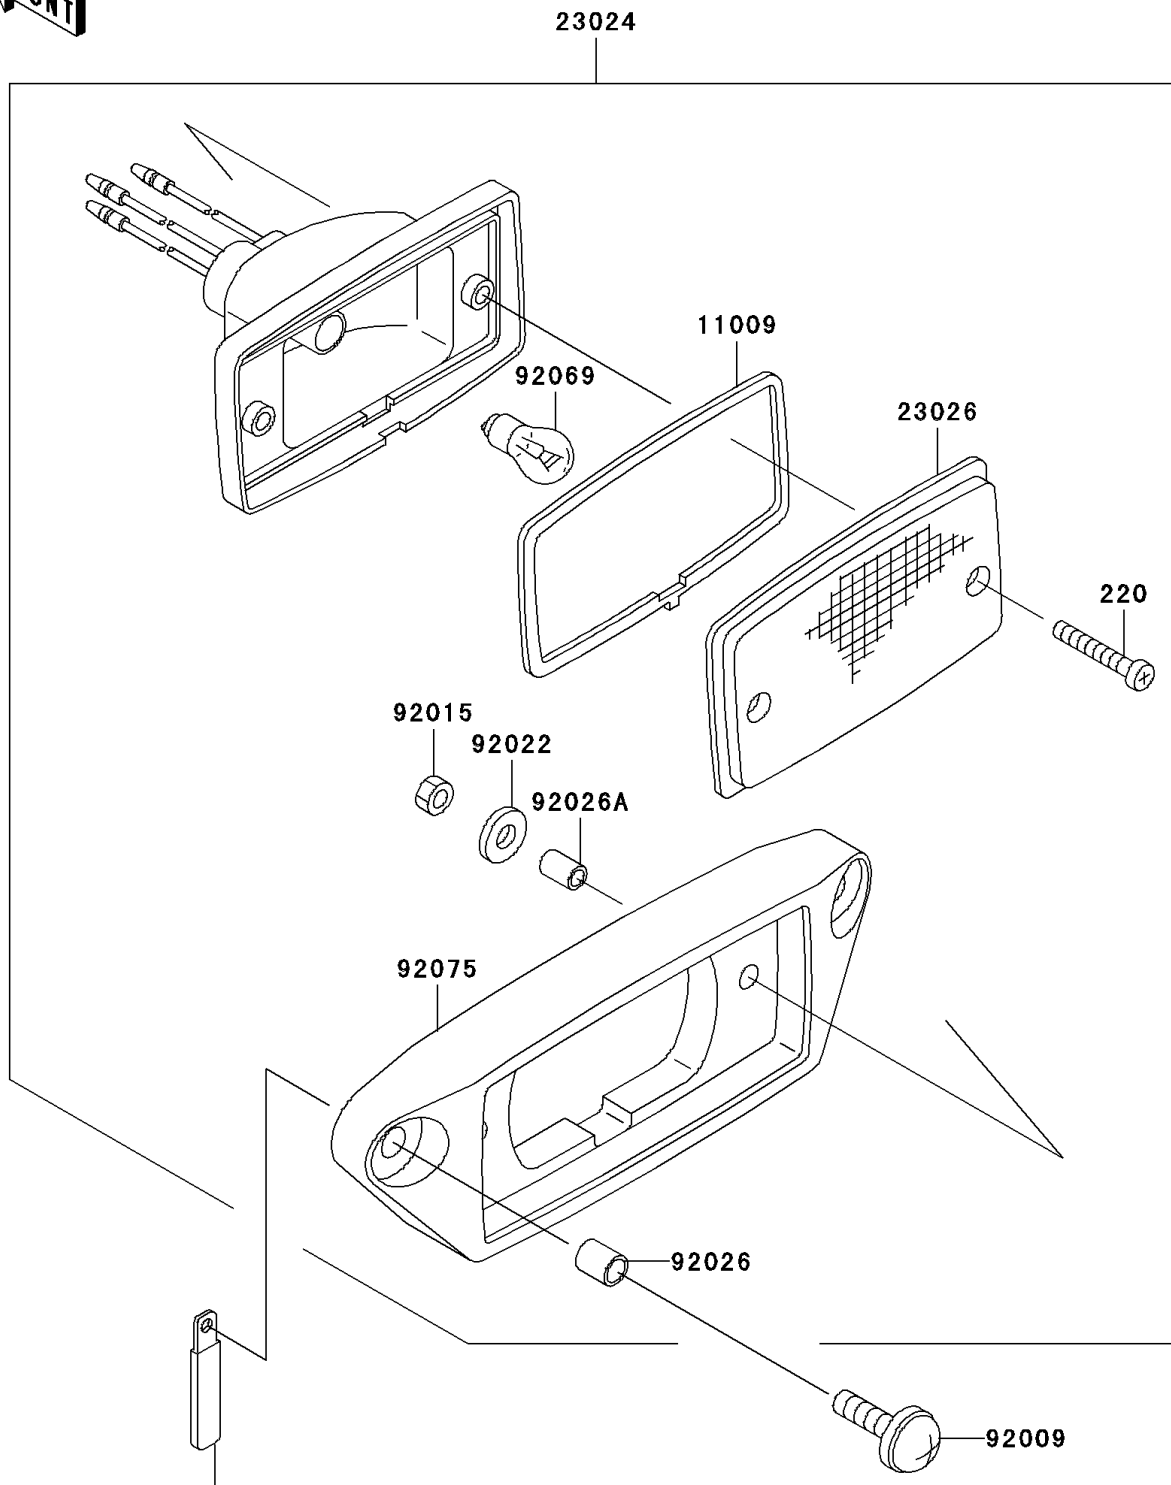

2003 Mojave 250 PARTS DIAGRAM

Taillight(s)

F2720

Ref. Chassis Electrical Equipment

2003 Mojave 250 PARTS LIST

Taillight(s)

ITEM NAME	PART NUMBER	QUANTITY
SCREW-PAN-CROS (Ref # 220)	220C0430	1
GASKET,TAIL LAMP (Ref # 11009)	11009-4004	1
LAMP-ASSY-TAIL (Ref # 23024)	23024-1137	1
LENS,TAIL LAMP (Ref # 23026)	23026-1239	1
SCREW,6X22,BLACK (Ref # 92009)	92009-1256	1
NUT,4MM (Ref # 92015)	92015-1550	1
WASHER,PLAIN,4MM (Ref # 92022)	92022-1762	1
SPACER,6.3X8.3X10 (Ref # 92026)	92026-1260	1
SPACER,4.5X6.5X10 (Ref # 92026A)	92026-1261	1
BULB,12V 18/5W (Ref # 92069)	92069-1089	1
DAMPER,TAIL LAMP (Ref # 92075)	92075-1782	1