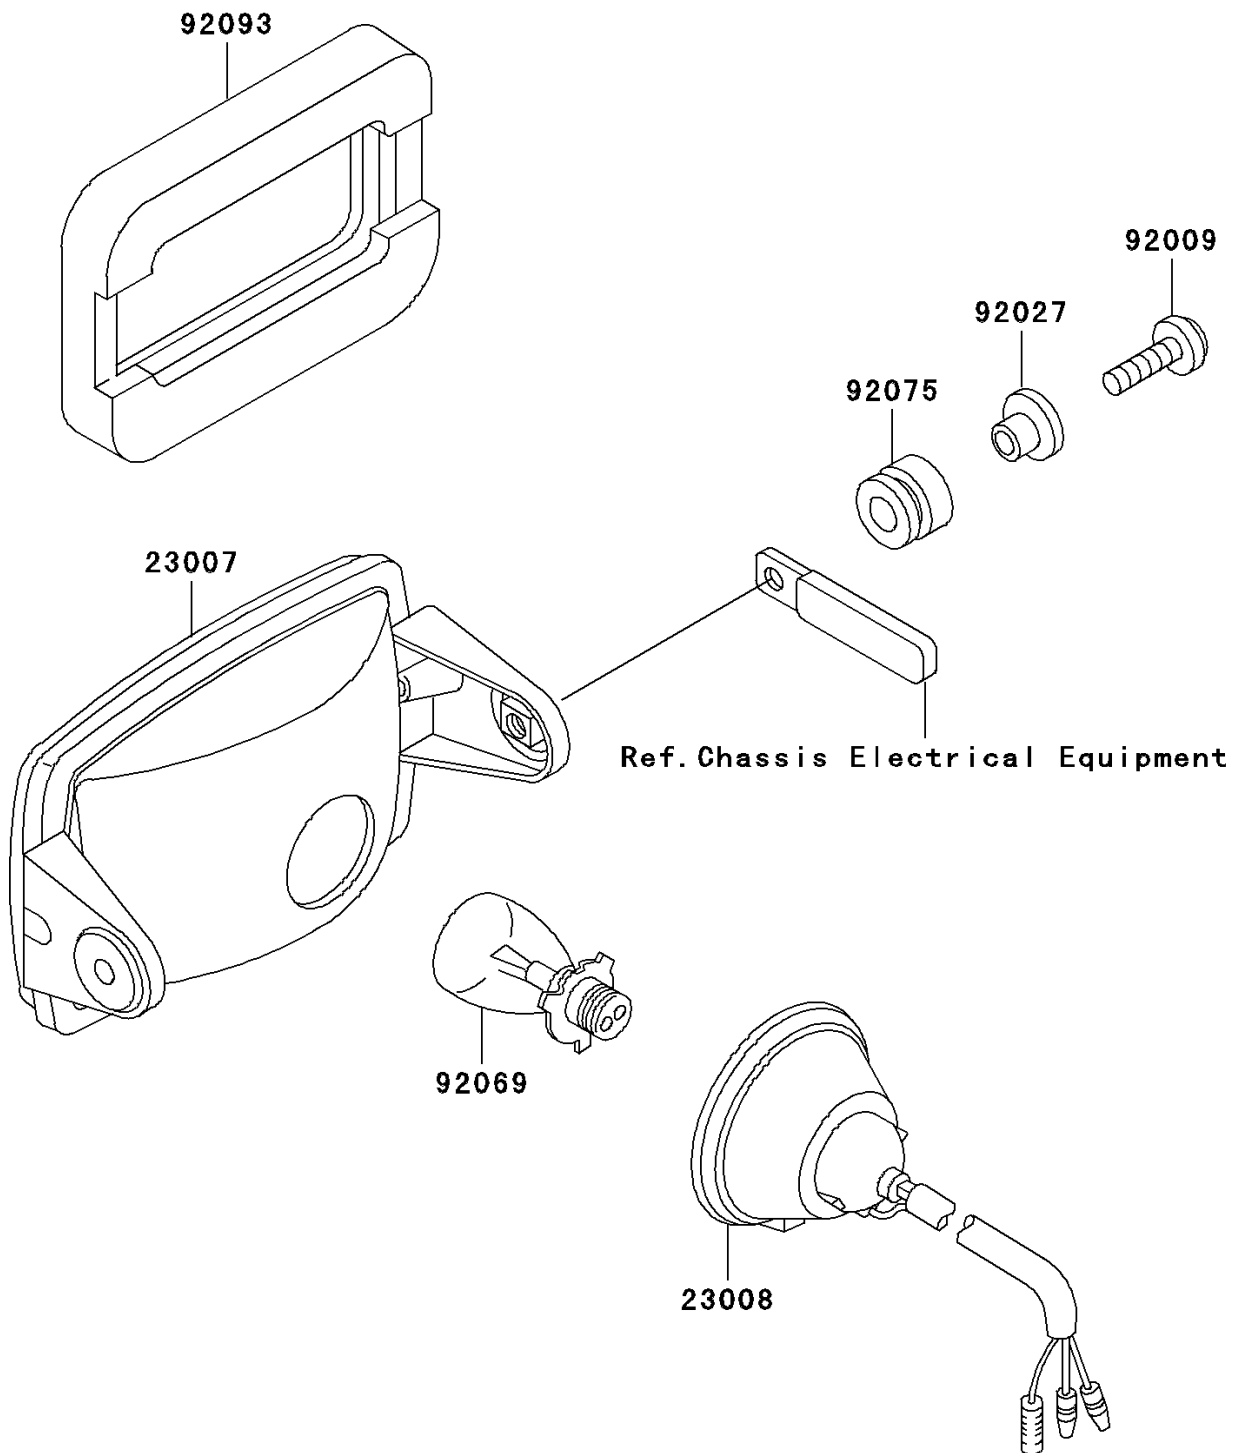

2003 Mojave 250 PARTS DIAGRAM

Headlight(s)

F2710

2003 Mojave 250 PARTS LIST

Headlight(s)

ITEM NAME	PART NUMBER	QUANTITY
LENS-COMP,HEAD LAMP (Ref # 23007)	23007-1183	1
SOCKET-ASSY,HEAD LAMP (Ref # 23008)	23008-1358	1
SCREW,6X22,BLACK (Ref # 92009)	92009-1256	1
COLLAR,L=13.1,BLACK (Ref # 92027)	92027-1450	1
BULB,12V 45/45W (Ref # 92069)	92069-1061	1
DAMPER (Ref # 92075)	92075-1690	1
SEAL,HEAD LAMP (Ref # 92093)	92093-1222	1