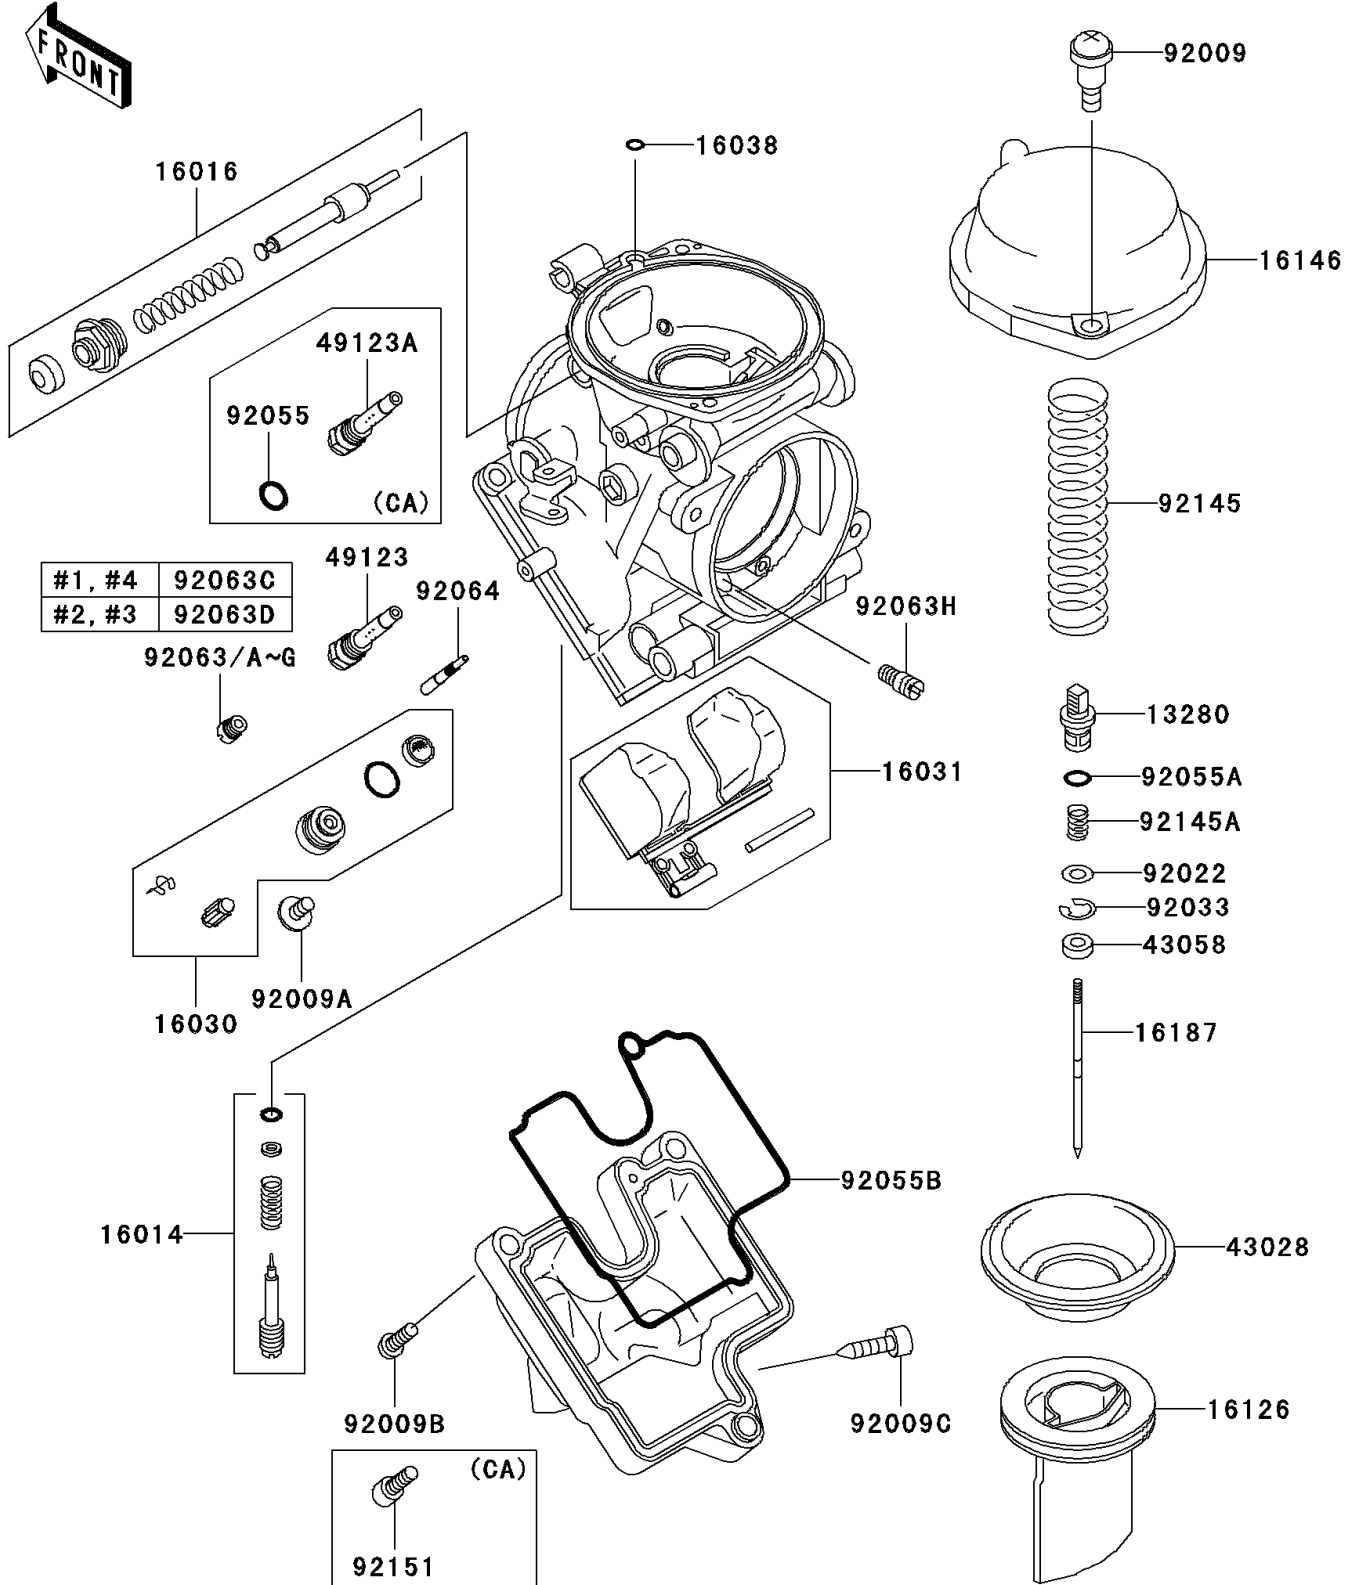

# 2006 ZZR600 PARTS DIAGRAM

Carburetor Parts

E1612

## 2006 ZZR600 PARTS LIST

### Carburetor Parts

ITEM NAME	PART NUMBER	QUANTITY
HOLDER (Ref # 13280)	13280-1095	4
SCREW-PILOT AIR (Ref # 16014)	16014-1100	4
PLUNGER,STARTER (Ref # 16016)	16016-1107	4
VALVE-FLOAT,#1.5 (Ref # 16030)	16030-1088	4
FLOAT (Ref # 16031)	16031-1096	4
GASKET,"O"RING (Ref # 16038)	16038-022	4
VALVE,VACUUM (Ref # 16126)	16126-1394	4
COVER-ASSY,MIXING (Ref # 16146)	16146-1197	4
NEEDLE-JET,5EI10 (Ref # 16187)	16187-1135	4
DIAPHRAGM,VACUUM VALVE (Ref # 43028)	43028-1086	4
RING (Ref # 43058)	43058-1094	4
SCREW,MIXING COVER (Ref # 92009)	92009-1850	8
SCREW,FLOAT VALVE (Ref # 92009A)	92009-1853	4
SCREW,DRAIN (Ref # 92009C)	92009-1937	4
WASHER,JET NEEDLE (Ref # 92022)	92022-1123	4
RING-SNAP (Ref # 92033)	92033-1299	4
RING-O,DRAIN PLUG (Ref # 92055A)	92055-1093	4
RING-O,FLOAT CHAMBER (Ref # 92055B)	92055-1588	4
JET-MAIN,#A147.5 (Ref # 92063)	92063-1438	AR
JET-MAIN,#A150 (Ref # 92063A)	92063-1440	AR
JET-MAIN,#A152.5 (Ref # 92063B)	92063-1441	AR
JET-MAIN,#A155 (Ref # 92063C)	92063-1442	2
JET-MAIN,#A157.5 (Ref # 92063D)	92063-1443	2
JET-MAIN,#A160 (Ref # 92063E)	92063-1455	AR
JET-MAIN,#A162.5 (Ref # 92063F)	92063-1456	AR
JET-MAIN,#A165 (Ref # 92063G)	92063-1457	AR
JET-MAIN,#A125 (Ref # 92063H)	92063-1471	4
JET-PILOT,#12.5 (Ref # 92064)	92064-1195	4
SPRING,VACUUM VALVE (Ref # 92145)	92145-1182	4

### Carburetor Parts

ITEM NAME	PART NUMBER	QUANTITY
SPRING (Ref # 92145A)	92145-1183	4
HOLDER-MAIN JET (Ref # 49123)	49123-1051	4
HOLDER-MAIN JET (Ref # 49123A)	49123-1052	4
SCREW,FLOAT CHAMBER (Ref # 92009B)	92009-1854	12
RING-O (Ref # 92055)	92055-1084	4
BOLT,SOCKET,FLOAT CHAMBER (Ref # 92151)	92151-1406	12