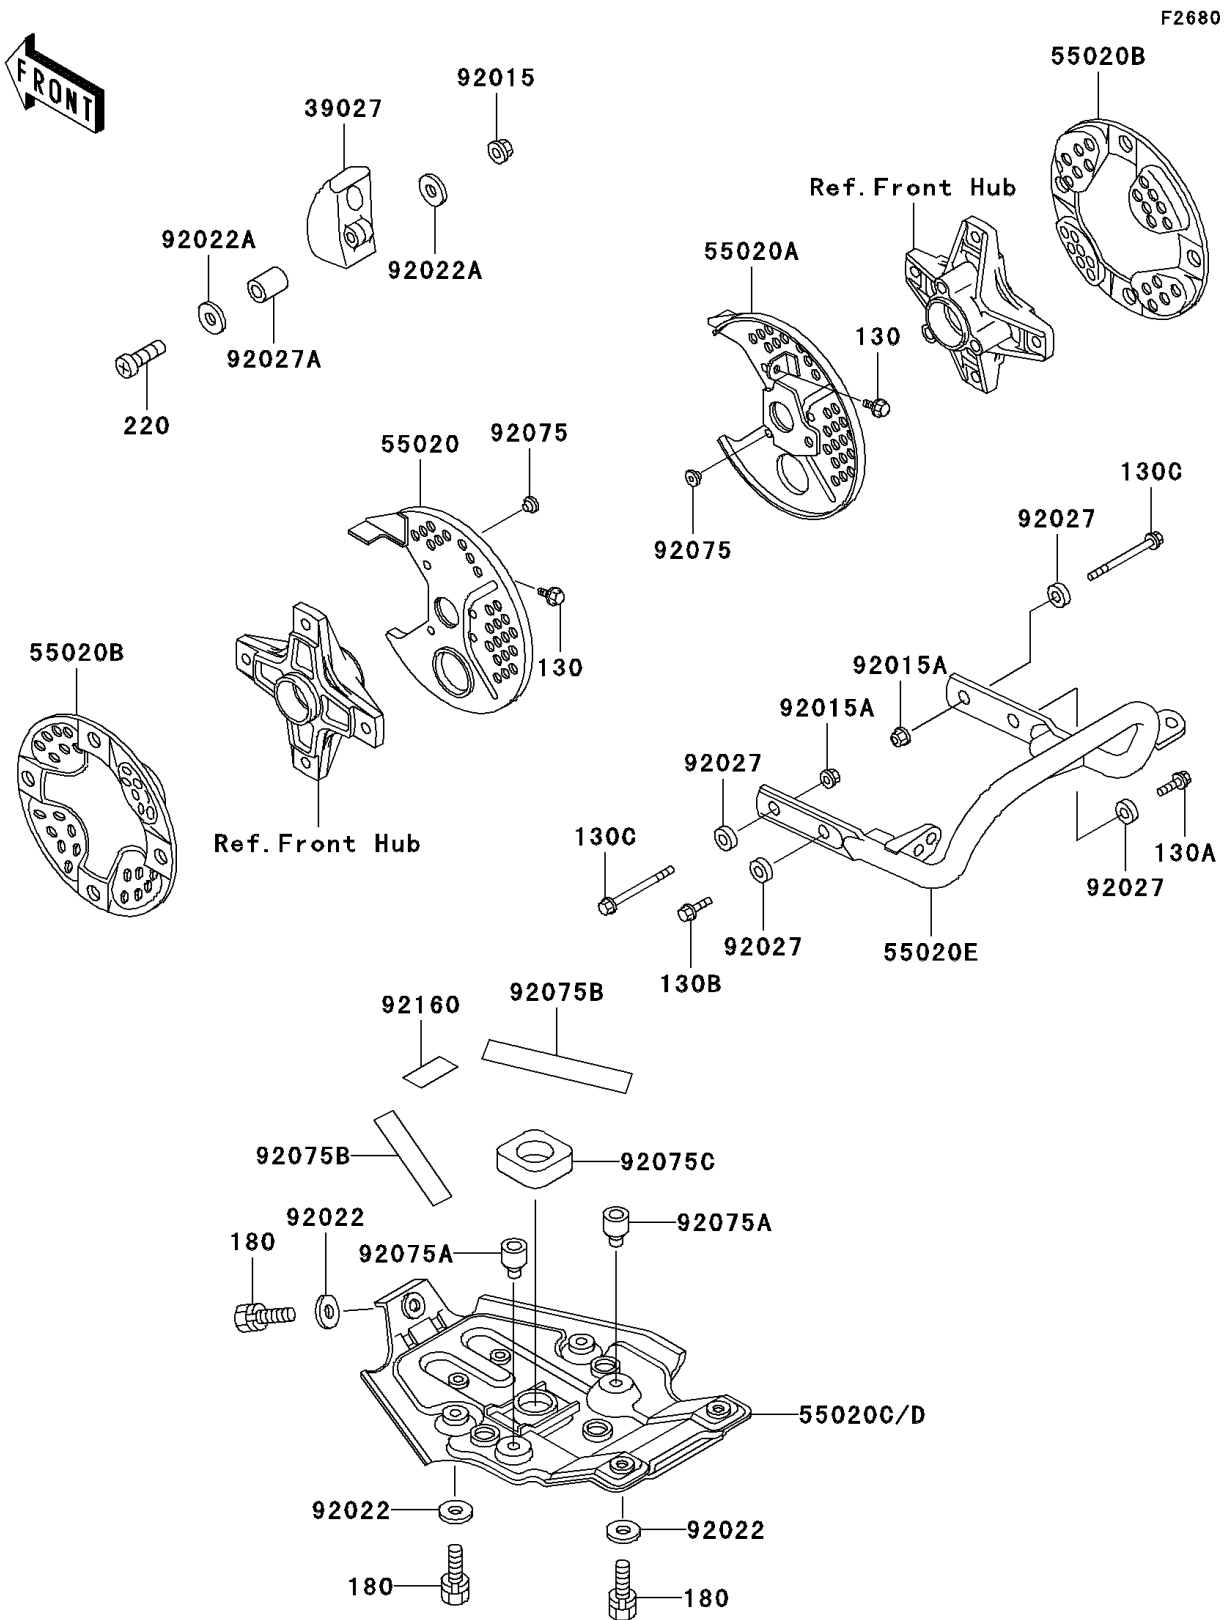

2003 Mojave 250 PARTS DIAGRAM

Guard(s)

2003 Mojave 250 PARTS LIST

Guard(s)

ITEM NAME	PART NUMBER	QUANTITY
BOLT-FLANGED,6X10 (Ref # 130)	130B0610	1
BOLT-FLANGED,8X25 (Ref # 130A)	130G0825	1
BOLT-FLANGED,8X30 (Ref # 130B)	130J0830	1
BOLT-FLANGED (Ref # 130C)	130Z0865	1
BOLT-UPSET-WS,6X16 (Ref # 180)	180G0616	1
SCREW-PAN-CROSS (Ref # 220)	220F0630	1
BUMPER-FRONT (Ref # 39027)	39027-1051	1
GUARD,FRONT HUB,INNER,LH (Ref # 55020)	55020-1223	1
GUARD,FRONT HUB,INNER,RH (Ref # 55020A)	55020-1224	1
GUARD,FRONT HUB,OUTER (Ref # 55020B)	55020-1263	1
GUARD,ENGINE,G.GRAY (Ref # 55020D)	55020-1458-HN	1
GUARD,RR,P.C.GRAY (Ref # 55020E)	55020-1704-CQ	1
NUT,FLANGED,6MM,BLACK (Ref # 92015)	92015-1233	1
NUT,8MM (Ref # 92015A)	92015-1432	1
WASHER,6.5X20X1.6 (Ref # 92022)	92022-125	1
WASHER,7X16X1.2 (Ref # 92022A)	92022-1344	1
COLLAR,10X21.3X7 (Ref # 92027)	92027-1817	1
COLLAR,6.8X10X20 (Ref # 92027A)	92027-1856	1
DAMPER,INNER (Ref # 92075)	92075-1822	1
DAMPER (Ref # 92075A)	92075-1828	1
DAMPER (Ref # 92075B)	92075-1829	1
DAMPER (Ref # 92075C)	92075-1872	1
DAMPER (Ref # 92160)	92160-1102	1