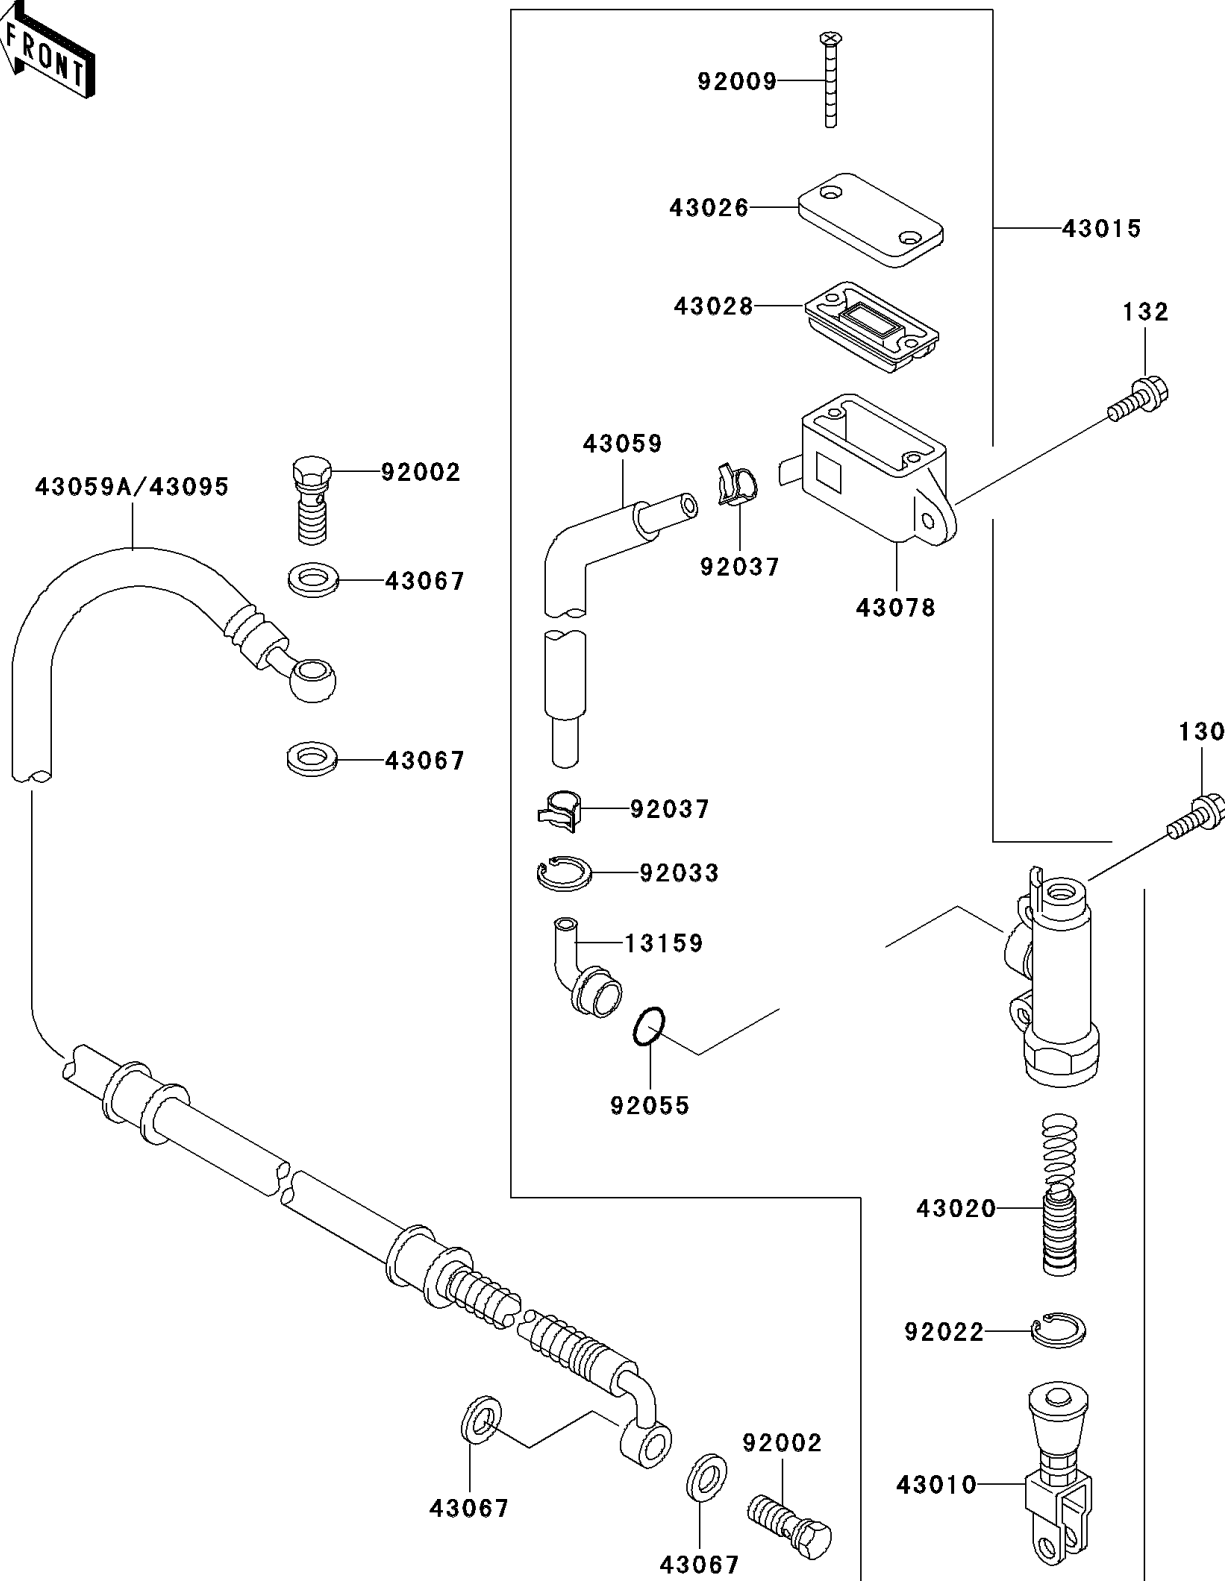

2003 Mojave 250 PARTS DIAGRAM

Rear Master Cylinder

F2293

2003 Mojave 250 PARTS LIST

Rear Master Cylinder

| ITEM NAME | PART NUMBER | QUANTITY |
|---|-------------|----------|
| BOLT-FLANGED (Ref # 130) | 130S0814 | 1 |
| BOLT-FLANGED-SMALL (Ref # 132) | 132G0614 | 1 |
| CONNECTOR,RR MASTER CYLINDER (Ref # 13159) | 13159-1052 | 1 |
| ROD-ASSY-BRAKE,RR (Ref # 43010) | 43010-1060 | 1 |
| CYLINDER-ASSY-MASTER,RR (Ref # 43015) | 43015-1326 | 1 |
| PISTON-COMP-BRAKE (Ref # 43020) | 43020-1063 | 1 |
| CAP-BRAKE (Ref # 43026) | 43026-1022 | 1 |
| DIAPHRAGM (Ref # 43028) | 43028-1061 | 1 |
| HOSE-BRAKE,RR MASTER CYLINDER (Ref # 43059) | 43059-1369 | 1 |
| WASHER,10.5X15X1.5 (Ref # 43067) | 43067-001 | 1 |
| RESERVOIR (Ref # 43078) | 43078-1078 | 1 |
| HOSE-BRAKE,RR (Ref # 43095) | 43095-1250 | 1 |
| BOLT,OIL,L=23 (Ref # 92002) | 92002-1888 | 1 |
| SCREW,5MM (Ref # 92009) | 92009-1409 | 1 |
| WASHER,CIRCRIP (Ref # 92022) | 92022-1601 | 1 |
| RING-SNAP,20.5MM (Ref # 92033) | 92033-1186 | 1 |
| CLAMP,BRAKE HOSE (Ref # 92037) | 92037-1547 | 1 |
| RING-O,MASTER CYLINDER (Ref # 92055) | 92055-1251 | 1 |