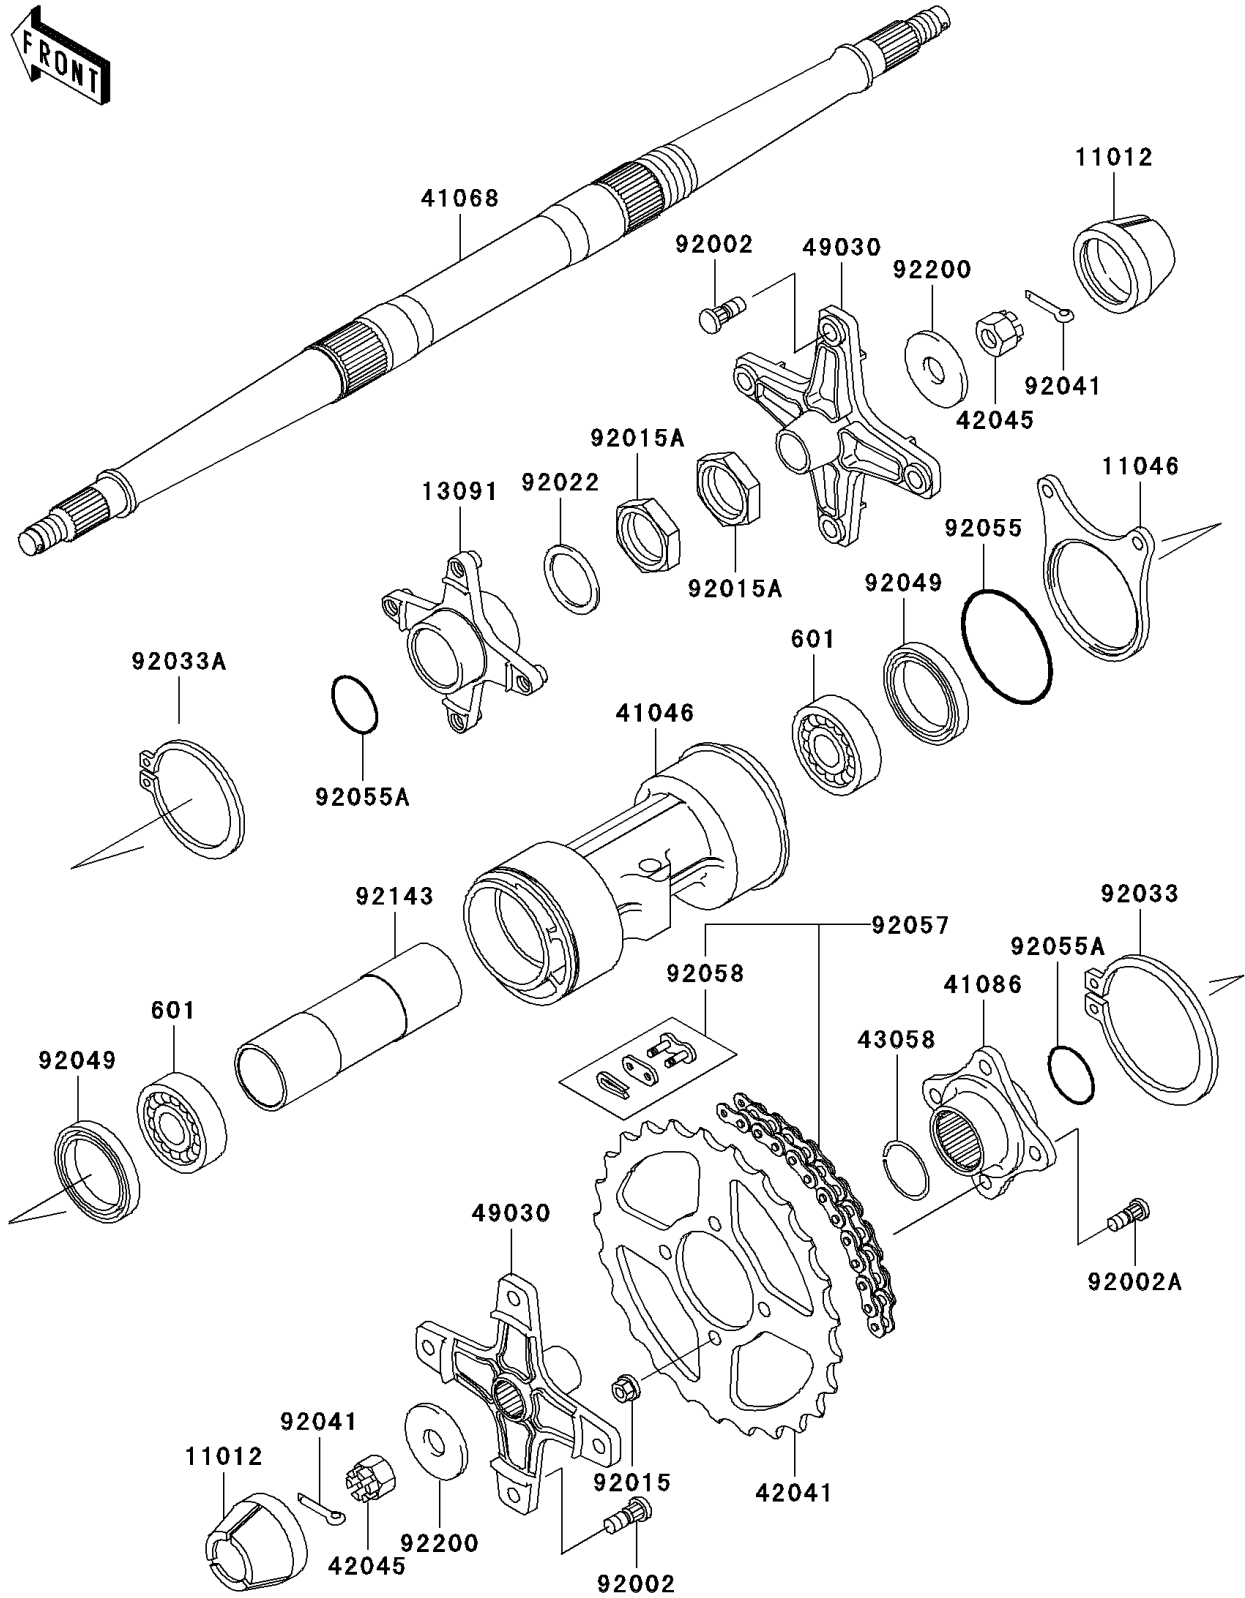

2003 Mojave 250 PARTS DIAGRAM

Rear Hub

F2240

2003 Mojave 250 PARTS LIST

Rear Hub

ITEM NAME	PART NUMBER	QUANTITY
BEARING-BALL,#6008UU (Ref # 601)	601A6008UU	1
CAP,WHEEL (Ref # 11012)	11012-1969	1
BRACKET,CALIPER (Ref # 11046)	11046-1062	1
HOLDER,DISC PLATE (Ref # 13091)	13091-1449	1
HOUSING-BEARING (Ref # 41046)	41046-1086	1
AXLE,RR (Ref # 41068)	41068-1235	1
FLANGE,REAR SPROCKET (Ref # 41086)	41086-1070	1
SPROCKET-HUB,43T (Ref # 42041)	42041-1433	1
NUT,CASTLE,18MM (Ref # 42045)	42045-018	1
RING,SNAP (Ref # 43058)	43058-1060	1
HUB,RR (Ref # 49030)	49030-1078	1
BOLT,10X30 (Ref # 92002)	92002-1388	1
BOLT,10MM (Ref # 92002A)	92002-1459	1
NUT,FLANGED,10MM (Ref # 92015)	92015-1335	1
NUT,LOCK,37MM (Ref # 92015A)	92015-1545	1
WASHER,37.5X48X2.3 (Ref # 92022)	92022-1746	1
RING-SNAP,95MM (Ref # 92033)	92033-1216	1
RING-SNAP,75MM (Ref # 92033A)	92033-1217	1
COTTER,4.0X35 (Ref # 92041)	92041-1053	1
SEAL-OIL (Ref # 92049)	92049-1237	1
RING-O,76MM (Ref # 92055)	92055-1213	1
RING-O,38MM (Ref # 92055A)	92055-1317	1
CHAIN,DRIVE,EK520SR-02X90L (Ref # 92057)	92057-1254	1
JOINT-CHAIN,DRIVE,EK520SR-02 (Ref # 92058)	92058-1060	1
COLLAR,L=159 (Ref # 92143)	92143-1036	1
WASHER,18.5X52X4.5 (Ref # 92200)	92200-1474	1