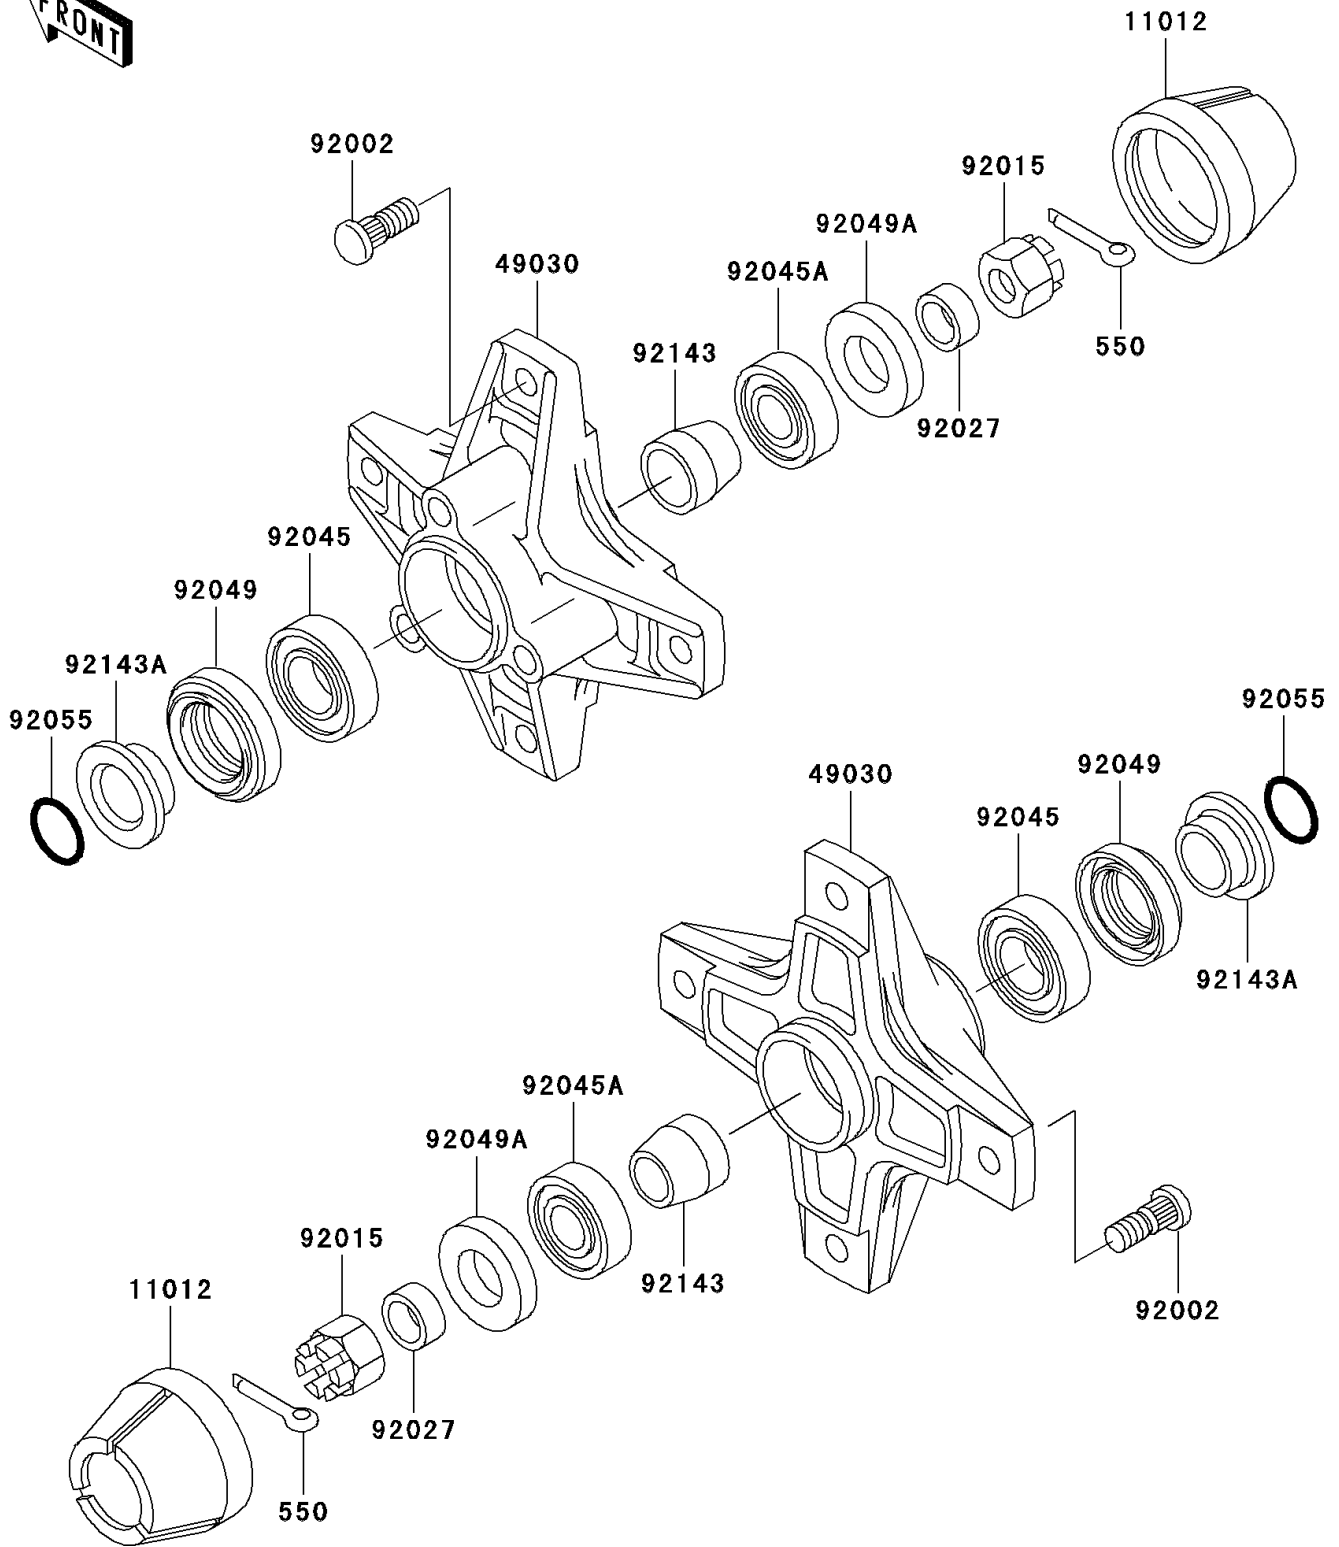

2003 Mojave 250 PARTS DIAGRAM

Front Hub

F2230

2003 Mojave 250 PARTS LIST

Front Hub

ITEM NAME	PART NUMBER	QUANTITY
PIN-COTTER,4.0X30 (Ref # 550)	550D4030	1
CAP,WHEEL (Ref # 11012)	11012-1969	1
HUB,FR (Ref # 49030)	49030-1084	1
BOLT,10X30 (Ref # 92002)	92002-1388	1
NUT,CASTLE,16MM (Ref # 92015)	92015-1947	1
COLLAR,16.0X22X9.5 (Ref # 92027)	92027-1815	1
BEARING-BALL,60/222RS (Ref # 92045)	92045-1170	1
BEARING-BALL,6203DDU2 AV2S (Ref # 92045A)	92045-1228	1
SEAL-OIL,SDD4 28 44 8 (Ref # 92049)	92049-1260	1
SEAL-OIL (Ref # 92049A)	92049-1318	1
RING-O,21.5MM (Ref # 92055)	92055-1293	1
COLLAR,L=25 (Ref # 92143)	92143-1007	1
COLLAR,L=14.1 (Ref # 92143A)	92143-1008	1