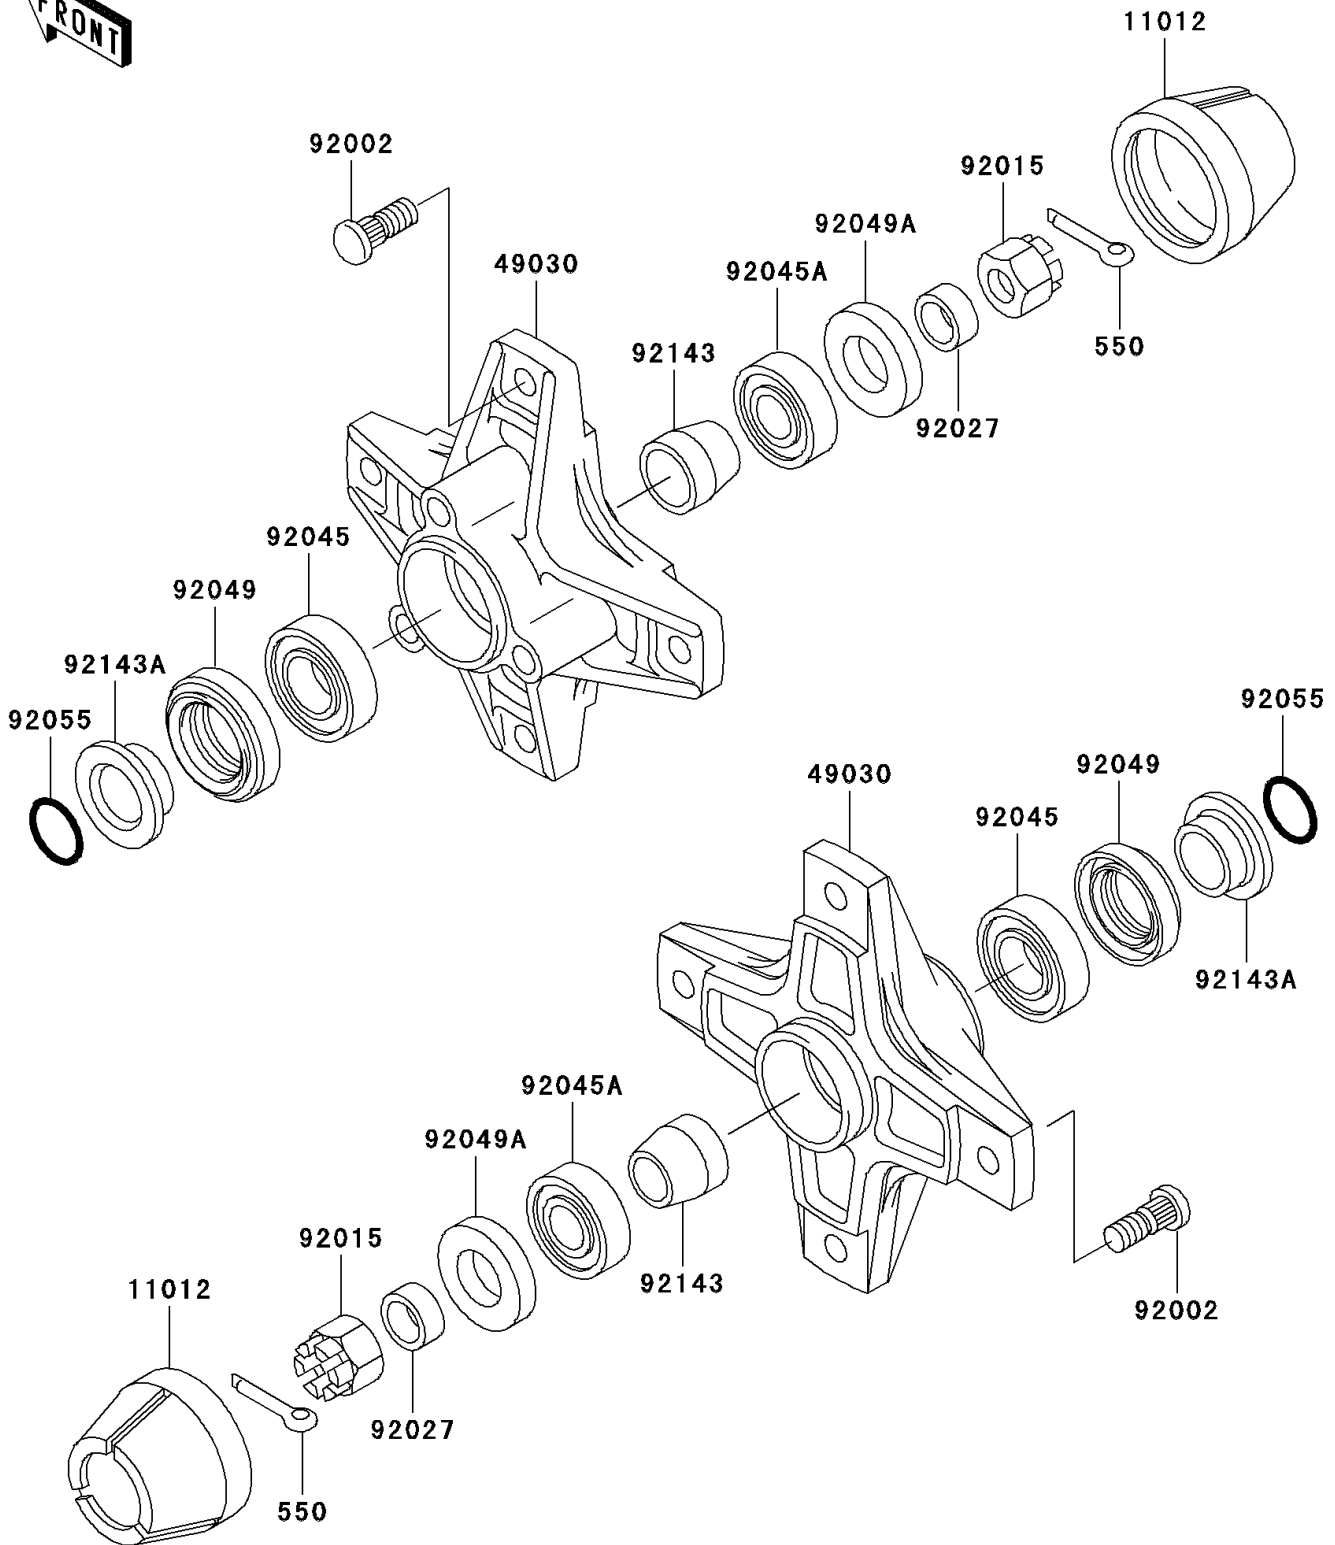

2003 Mojave 250 PARTS DIAGRAM

Front Hub

F2230

2003 Mojave 250 PARTS LIST

Front Hub

ITEM NAME	PART NUMBER	QUANTITY
PIN-COTTER,4.0X30 (Ref # 550)	550D4030	2
CAP,WHEEL (Ref # 11012)	11012-1969	2
HUB,FR (Ref # 49030)	49030-1084	2
BOLT,10X30 (Ref # 92002)	92002-1388	8
NUT,CASTLE,16MM (Ref # 92015)	92015-1947	2
COLLAR,16.0X22X9.5 (Ref # 92027)	92027-1815	2
BEARING-BALL,60/222RS (Ref # 92045)	92045-1170	2
BEARING-BALL,6203DDU2 AV2S (Ref # 92045A)	92045-1228	2
SEAL-OIL,SDD4 28 44 8 (Ref # 92049)	92049-1260	2
SEAL-OIL (Ref # 92049A)	92049-1318	2
RING-O,21.5MM (Ref # 92055)	92055-1293	2
COLLAR,L=25 (Ref # 92143)	92143-1007	2
COLLAR,L=14.1 (Ref # 92143A)	92143-1008	2