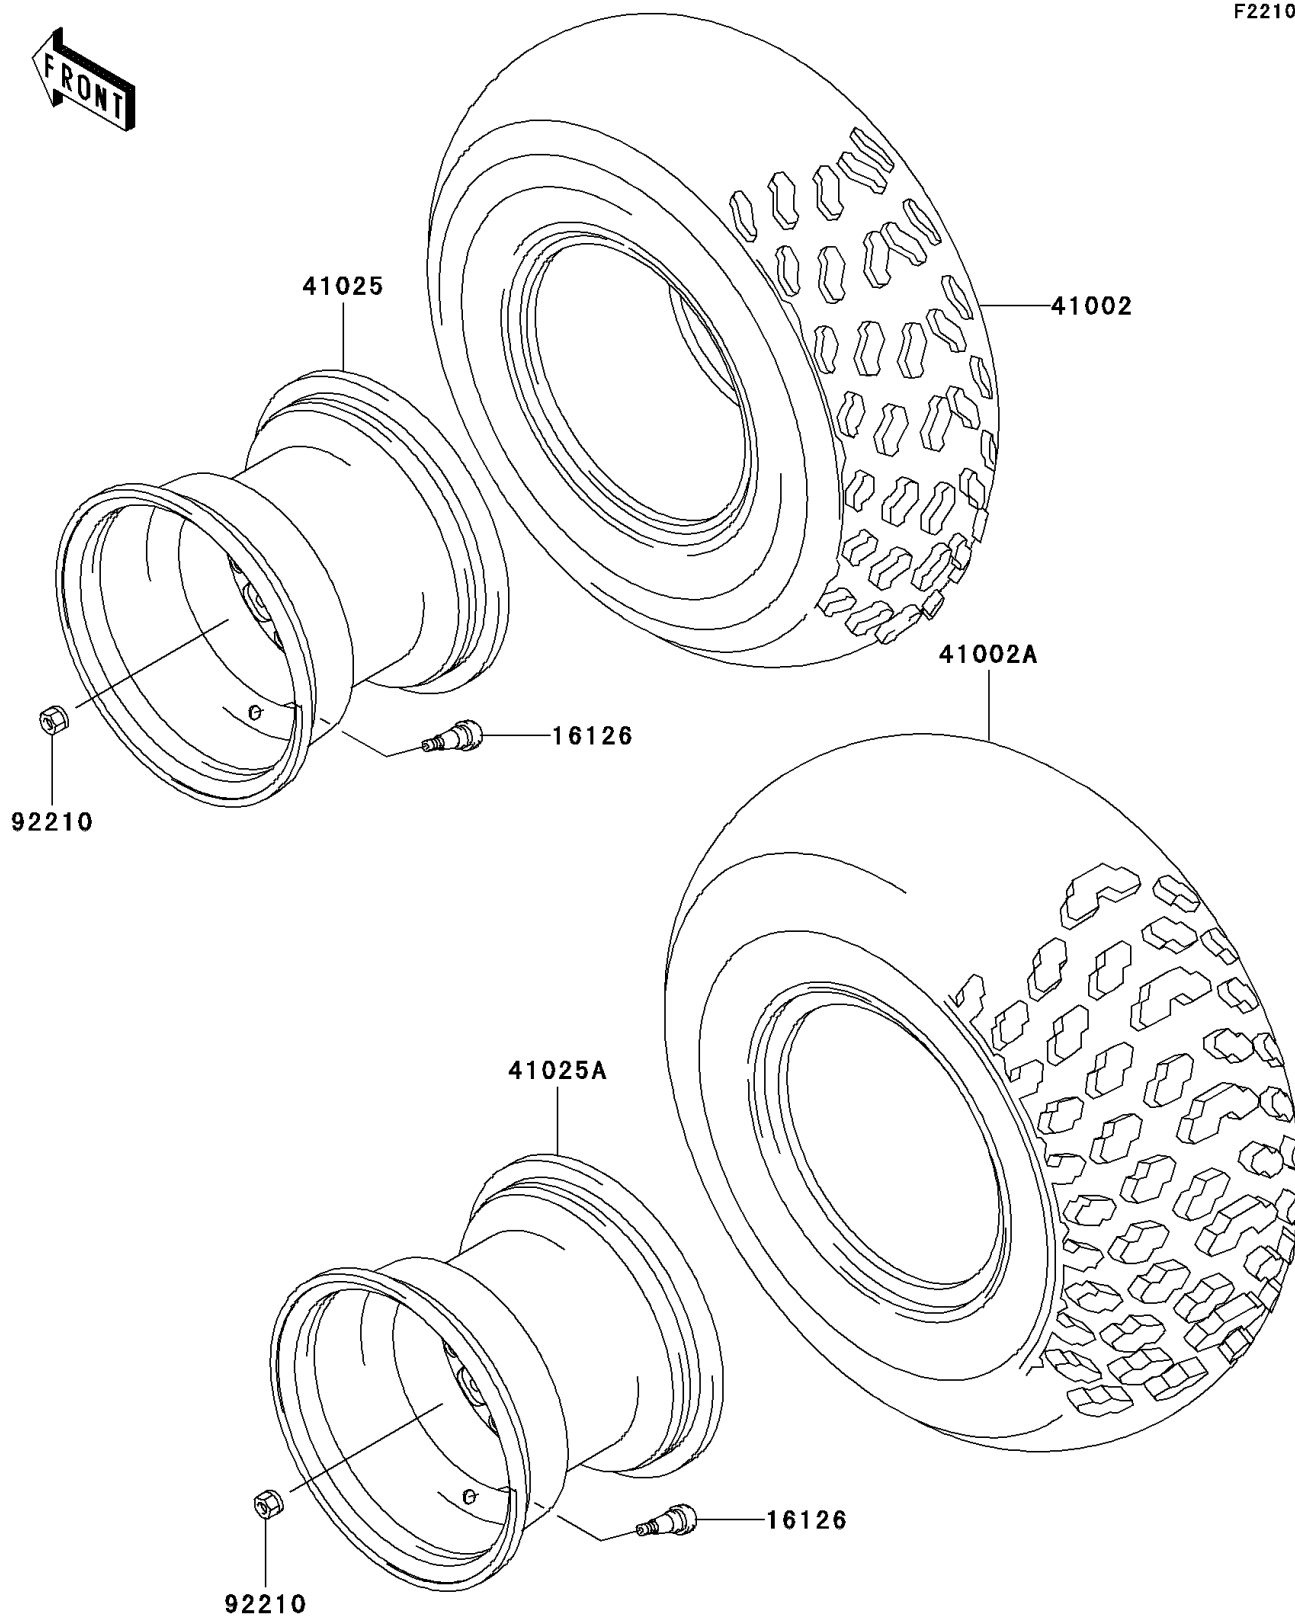

2003 Mojave 250 PARTS DIAGRAM

Wheels/Tires

F2210

2003 Mojave 250 PARTS LIST

Wheels/Tires

ITEM NAME	PART NUMBER	QUANTITY
VALVE (Ref # 16126)	16126-4001	1
TIRE,FR,21X7.00-10,KT846(D) (Ref # 41002)	41002-1588	1
TIRE,RR,AT22X10-10,KT847M(D) (Ref # 41002A)	41002-1671	1
RIM,FR,10X5.5,SILVER NO.40 (Ref # 41025)	41025-1150-5A	1
RIM,RR,10X8.5,SILVER NO.40 (Ref # 41025A)	41025-1151-5A	1
NUT,LOCK,10MM (Ref # 92210)	92210-1204	1