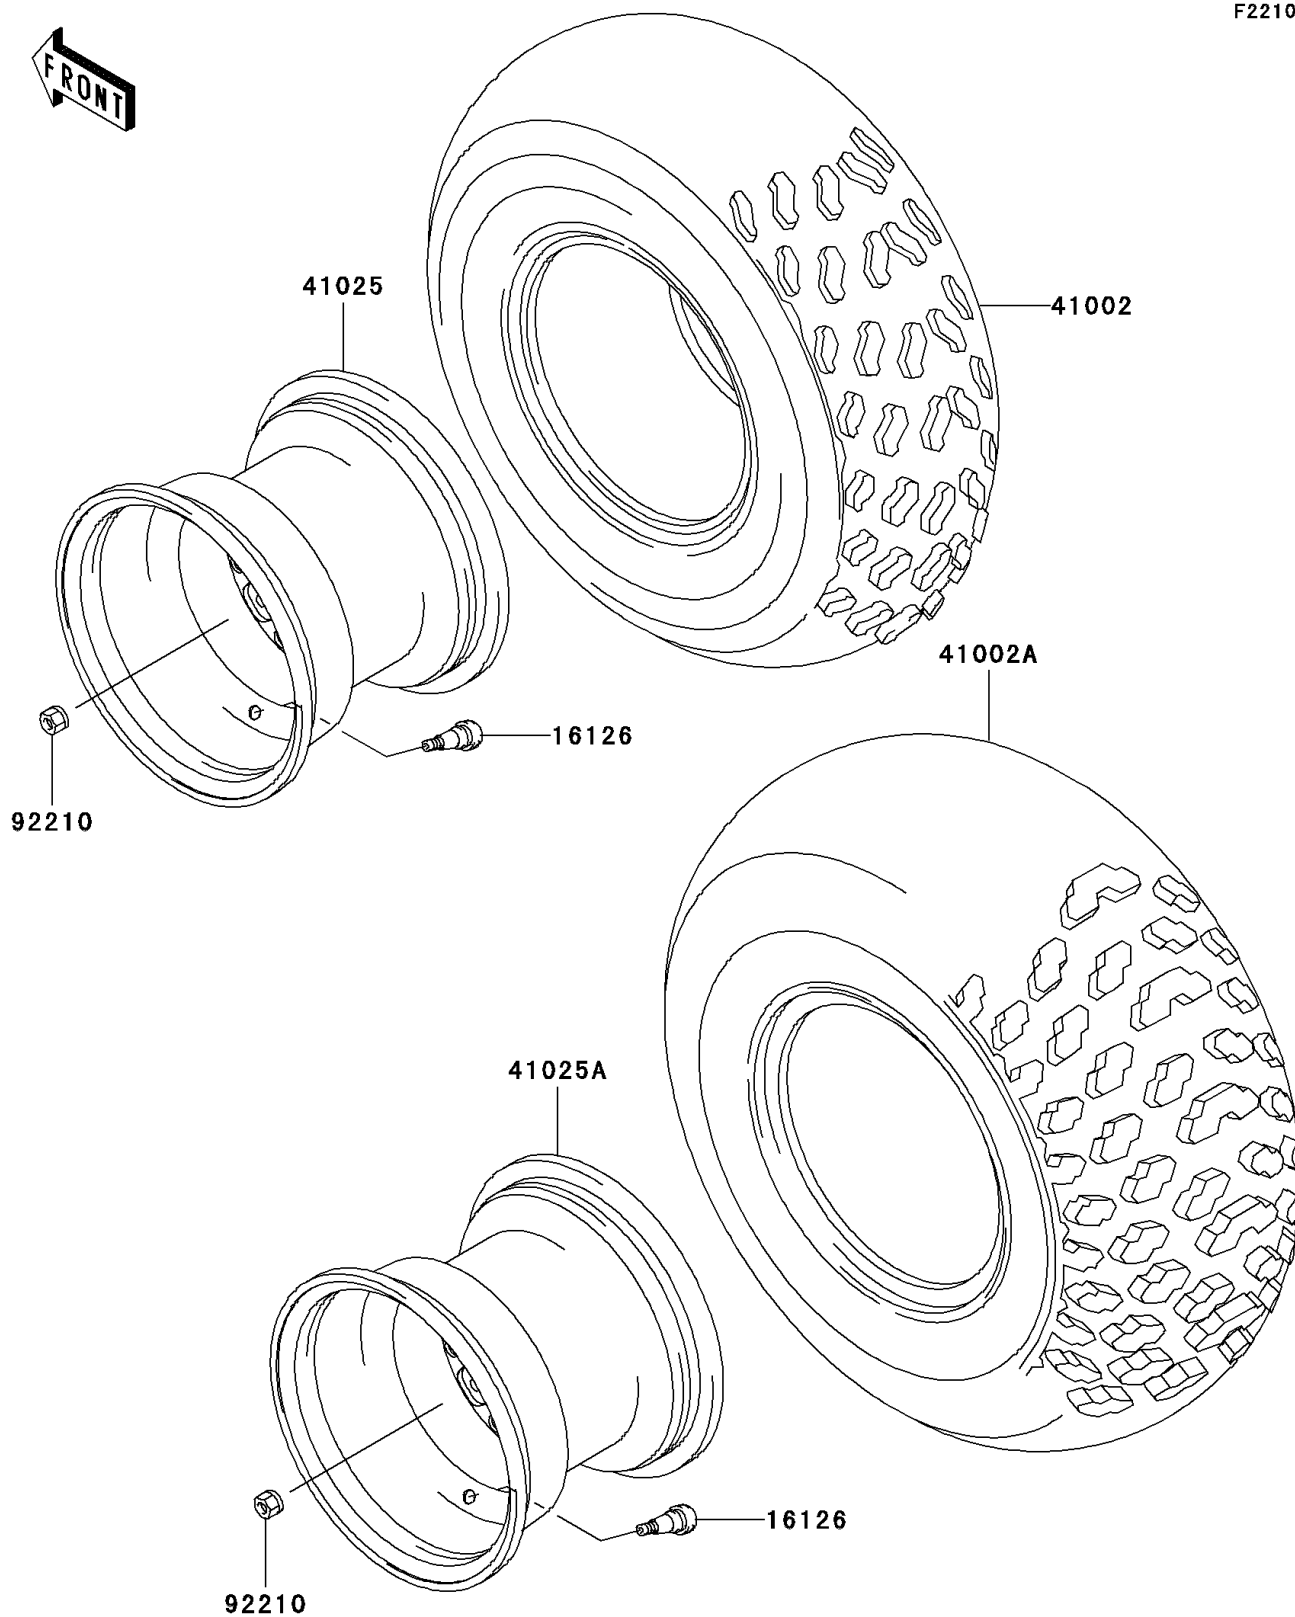

2001 Mojave 250 PARTS DIAGRAM

Wheels/Tires

F2210

2001 Mojave 250 PARTS LIST

Wheels/Tires

ITEM NAME	PART NUMBER	QUANTITY
VALVE (Ref # 16126)	16126-4001	1
TIRE,FR,21X7.00-10,KT846(D) (Ref # 41002)	41002-1588	1
TIRE,RR,AT22X10-10,KT847M(D) (Ref # 41002A)	41002-1671	1
RIM,FR,10X5.5,SILVER NO.40 (Ref # 41025)	41025-1150-5A	1
RIM,RR,10X8.5,SILVER NO.40 (Ref # 41025A)	41025-1151-5A	1
NUT,LOCK,10MM (Ref # 92210)	92210-1204	1