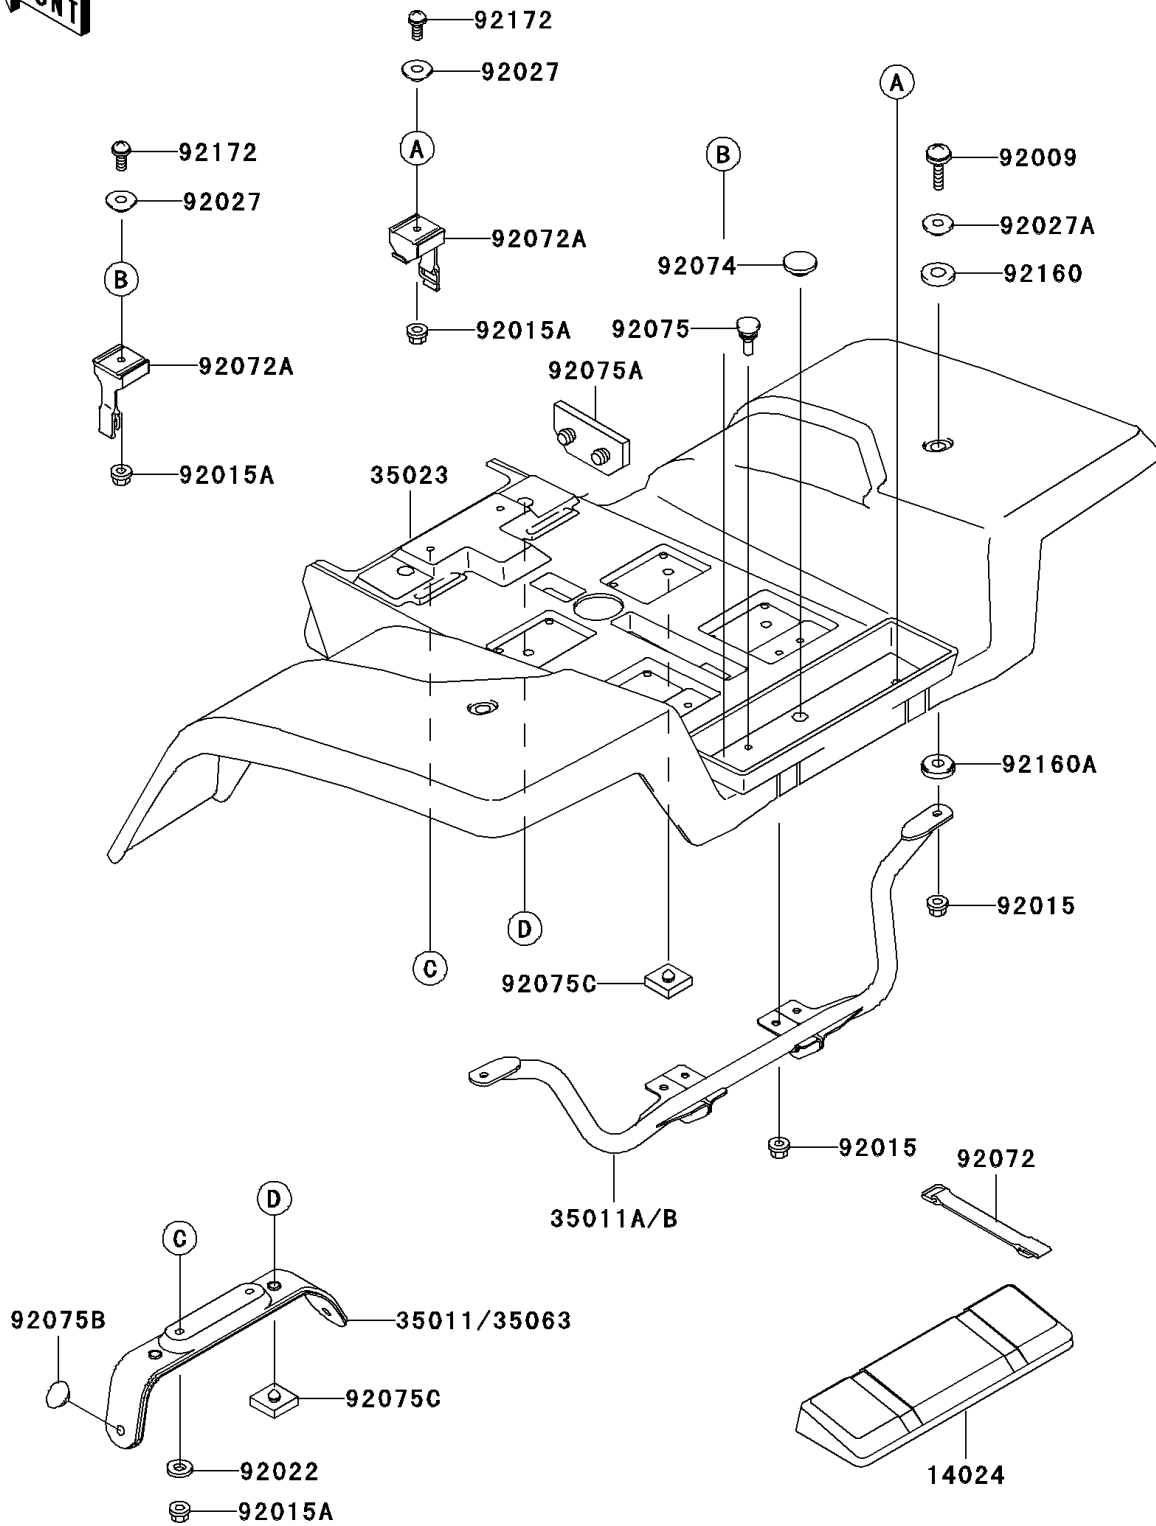

## 2003 Mojave 250 PARTS DIAGRAM

Rear Fender(s)

F2172

## 2003 Mojave 250 PARTS LIST

Rear Fender(s)

ITEM NAME	PART NUMBER	QUANTITY
COVER,REAR FENDER,L.GREEN (Ref # 14024)	14024-1283-6W	1
STAY,REAR FENDER,RR,G.GRAY (Ref # 35011B)	35011-1698-HN	1
FENDER-REAR,L.GREEN (Ref # 35023)	35023-1167-6W	1
STAY,REAR FENDER,FR (Ref # 35063)	35063-1170	1
SCREW,6X25 (Ref # 92009)	92009-1465	1
NUT,FLANGED,6MM,BLACK (Ref # 92015)	92015-1233	1
NUT,LOCK,FLANGED,6MM (Ref # 92015A)	92015-1339	1
WASHER,6.5X20X1.6 (Ref # 92022)	92022-1804	1
COLLAR,L=5.1 (Ref # 92027)	92027-1260	1
COLLAR (Ref # 92027A)	92027-1767	1
BAND,L=150 (Ref # 92072)	92072-1203	1
BAND (Ref # 92072A)	92072-1215	1
PLUG,11X3.2 (Ref # 92074)	92074-038	1
DAMPER (Ref # 92075)	92075-1808	1
DAMPER (Ref # 92075A)	92075-1860	1
DAMPER (Ref # 92075B)	92075-1861	1
DAMPER (Ref # 92075C)	92075-1882	1
DAMPER (Ref # 92160)	92160-1011	1
DAMPER (Ref # 92160A)	92160-1017	1
SCREW,6X14 (Ref # 92172)	92172-0004	1