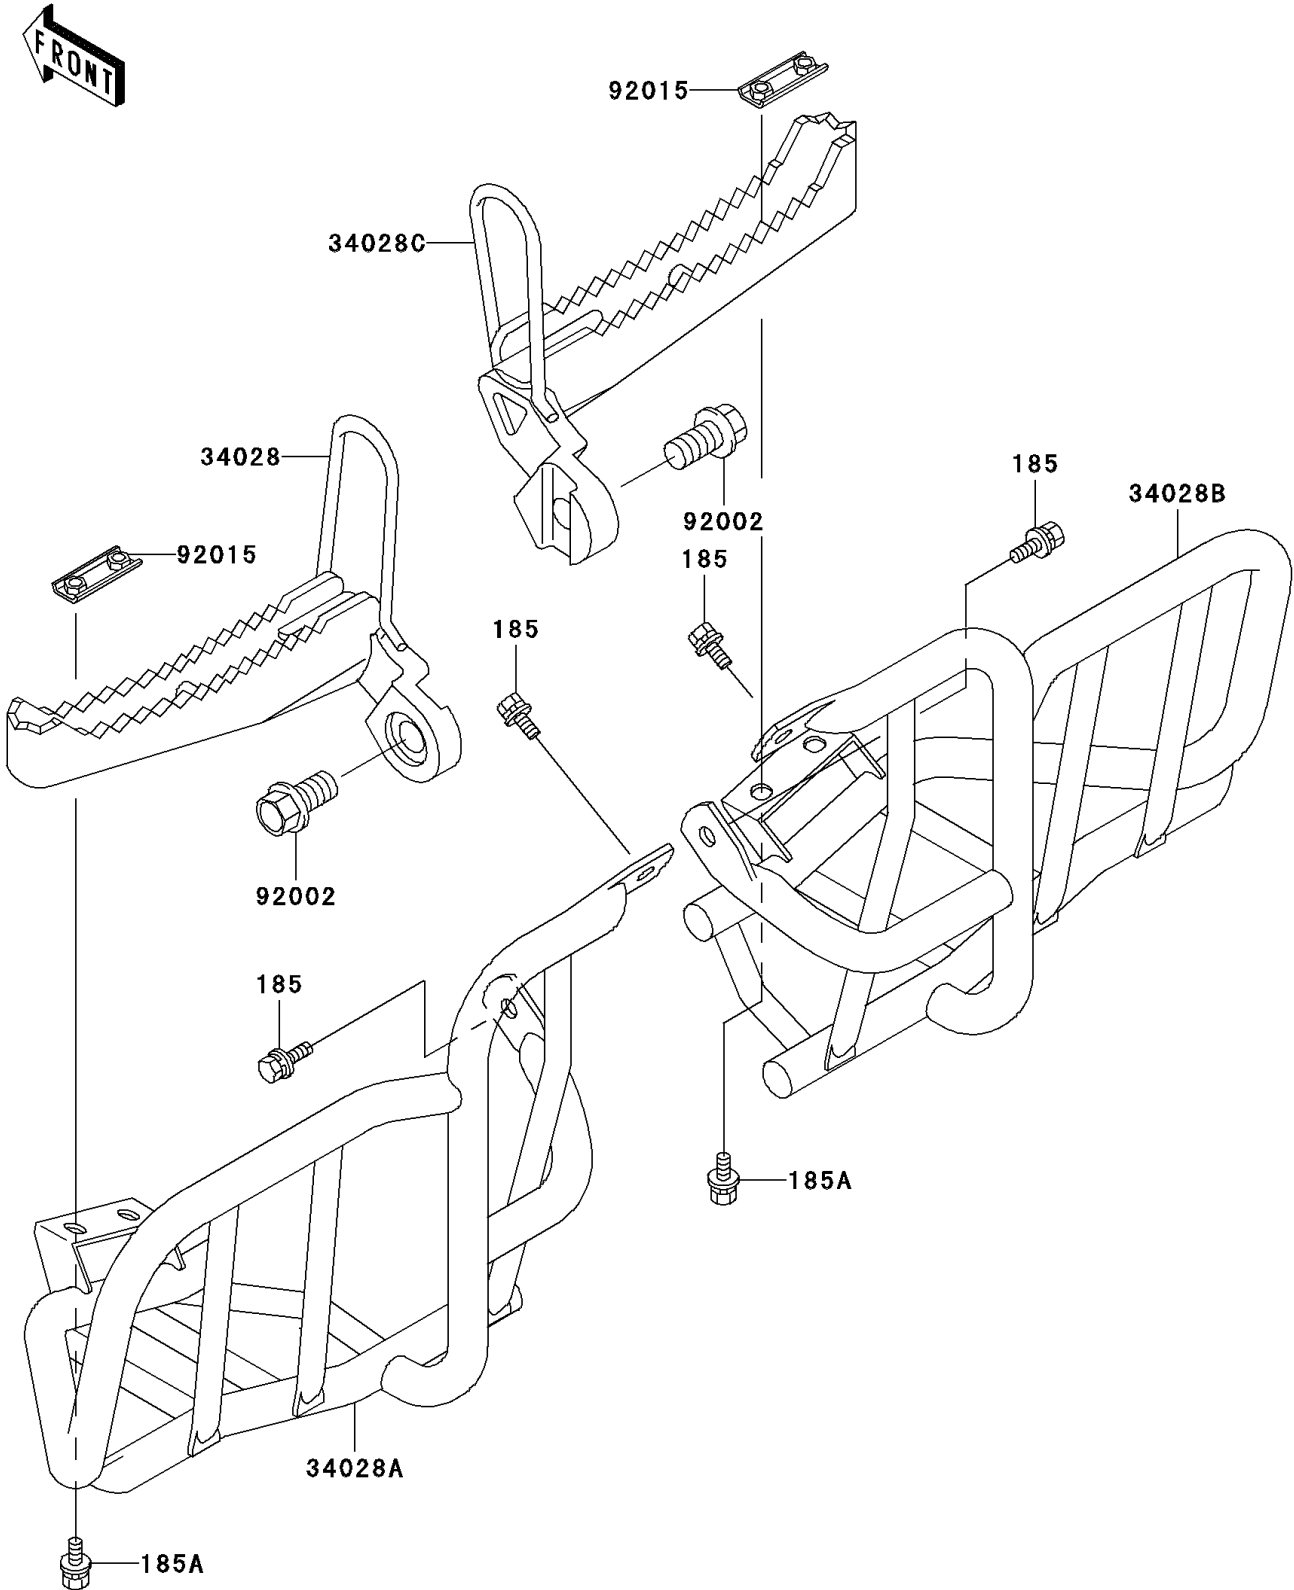

2003 Mojave 250 PARTS DIAGRAM

Footrests

F2160

2003 Mojave 250 PARTS LIST

Footrests

ITEM NAME	PART NUMBER	QUANTITY
BOLT-UPSET-WSP-SMALL (Ref # 185)	185J0818	1
BOLT-UPSET-WSP-SMALL,8X20 (Ref # 185A)	185J0820	1
STEP,LH,P.C.GRAY (Ref # 34028)	34028-1366-CQ	1
STEP,FOOT BOARD,LH,P.C.GRAY (Ref # 34028A)	34028-1397-CQ	1
STEP,FOOT BOARD,RH,P.C.GRAY (Ref # 34028B)	34028-1398-CQ	1
STEP,RH,P.C.GRAY (Ref # 34028C)	34028-1509-CQ	1
BOLT,FLANGED,14X25 (Ref # 92002)	92002-1767	1
NUT (Ref # 92015)	92015-1732	1